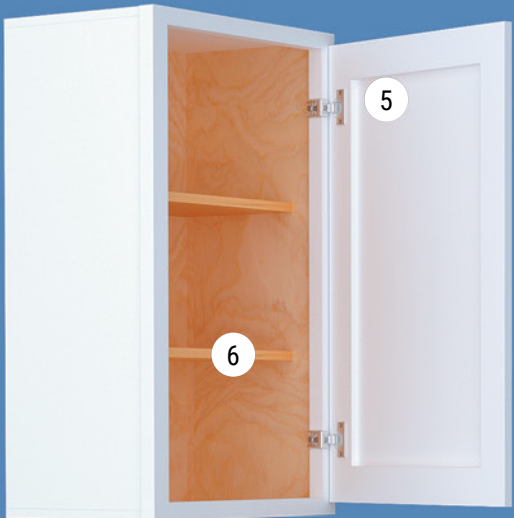

Standard Cabinet Dimensions:

Wall Cabinets	12" Deep
Base Cabinets	24" Deep x 34 1/2"
Handicap Base Cabinets	24" Deep x 32 1/2"
Vanity Cabinets	21" Deep x 34 1/2"
Handicap Vanity Base Cabinets	21" Deep x 32 1/2"
Oven / Utility Cabinets	24" Deep x 84/90/96"
Linen Cabinets	21" Deep x 84/90/96" High
Drawer Depth	Vanity-18" ; Kitchen cabinet - 21"
Face Frame Stile and Rail Width	1 1/2"

Construction Details:

1	Cabinet Box	Cabinet Box Particle Board (1/2") Or Plywood (1/2") Box With Natural Finish
2	Cabinet Back	Full Back 1/2"
3	Cabinet End Panel	Finished Ends need to be specified at the time of order. Both sides finished when specified.
4	Cabinet Fronts	Doors: 3/4" Thick Shaker or Slab Drawer Fronts: 3/4" Thick Slab
5	Hinges	Soft Close 6 Way Adjustable
6	Shelves	3/4" Thick Natural Finish
7	Drawer Box Options*	A PB 5/8" Box With Epoxy Self Close Slide B Dovetail 5/8" Solid Wood Box With Epoxy Self Close Slide C Dovetail 5/8" Solid Wood Box With Undermount Soft Close Slide