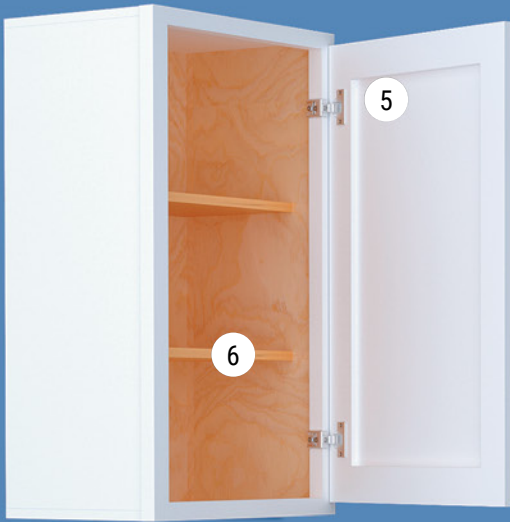

Kona

Java

Features and Benefits

- ✓ 3/4" thick door and drawer front
- ✓ Full overlay front
- ✓ Finished in paint or stain
- ✓ Durable and easy to clean
- ✓ Soft close hinges

NOTE: All photography and illustrations used in this literature sheet should be used for inspiration purposes only. The appearance of actual colors or wood grains may vary due to the printed publication process. Customers are urged to view an actual sample for a realistic representation of wood grains and color tones.

110 Industrial Blvd., Eatonton, GA 31024

(770) 934-4044

sales@cosmocabinets.com

Standard Cabinet Dimensions:

Wall Cabinets	12" Deep
Base Cabinets	24" Deep x 34 1/2"
Handicap Base Cabinets	24" Deep x 32 1/2"
Vanity Cabinets	21" Deep x 34 1/2"
Handicap Vanity Base Cabinets	21" Deep x 32 1/2"
Oven / Utility Cabinets	24" Deep x 84/90/96"
Linen Cabinets	21" Deep x 84/90/96" High
Drawer Depth	Vanity-18" ; Kitchen cabinet - 21"
Face Frame Stile and Rail Width	1 1/2"

Construction Details:

1	Cabinet Box	Cabinet Box Particle Board (1/2") Or Plywood (1/2") Box With Natural Finish
2	Cabinet Back	Full Back 1/2"
3	Cabinet End Panel	Finished Ends need to be specified at the time of order. Both sides finished when specified.
4	Cabinet Fronts	Doors: 3/4" Thick Shaker or Slab Drawer Fronts: 3/4" Thick Slab
5	Hinges	Soft Close 6 Way Adjustable
6	Shelves	3/4" Thick Natural Finish
7	Drawer Box Options*	A PB 5/8" Box With Epoxy Self Close Slide B Dovetail 5/8" Solid Wood Box With Epoxy Self Close Slide C Dovetail 5/8" Solid Wood Box With Undermount Soft Close Slide