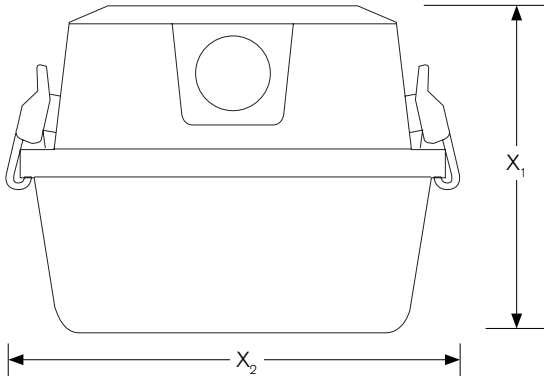

¹ Delivered Lumens (5000K)

² Utilizes Wattstopper FSP-211 sensor (see page 4 for more info)

³ DLC Listed (View matrix on 2nd page for more info)

⁴ See Page 4 for additional information on Mounting Bracket option

Dimensions

	Inches
X₁	5.00
X₂	6.625