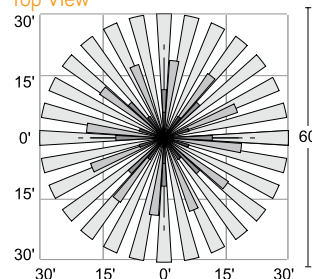

Install One Side of Housing into Bracket.

Rotate Up and Snap Other Slide of Housing into Bracket.

Chain & Hook by Others.

Install Diffuser Once Unit is Securely Installed with Bracket.

360° Fixture PIR Sensor

Top View

Side View