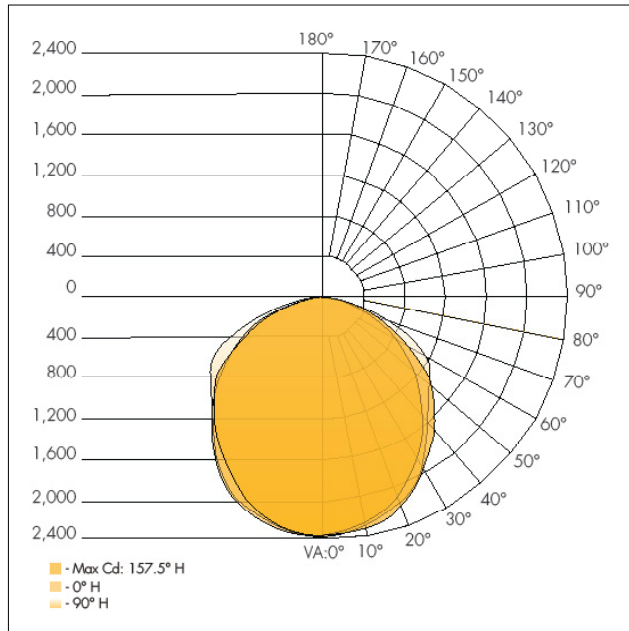

Ordering Information

A FIXTURE SERIES	DWH-LED	Industrial Vaportite LED
B SIZE	2	2'
	4	4'
	8	8'
C WATTAGE/LUMENS (SIZE 2)	22	22W/2720 ¹
(SIZE 4)	35	35W/3670 ¹
	45	45W/5850 ^{1,3}
	60	60W/7340 ¹
(SIZE 8)	60	60W/7340 ¹
	90	90W/11700 ¹

Dimensions

	Inches
X ₁	5.00
X ₂	6.625

Photometrics

Model 4' 60W 4000K

Zonal Lumen Summary

Zone	Lumens	%Luminaire
0-30	1,834.5	25.8%
0-40	2,991.1	42.1%
0-60	5,256.0	74%
60-90	1,616.3	22.7%
70-100	803.8	11.3%
90-120	188.2	2.6%
0-90	6,872.3	96.7%
90-180	233.1	3.3%
0-180	7,105.4	100%