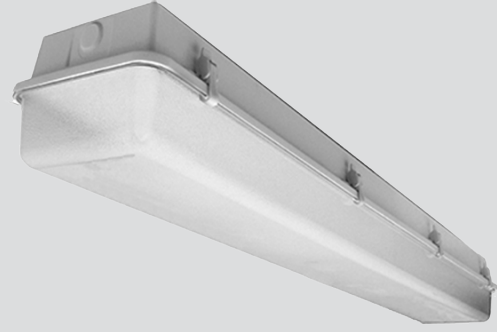

DWH-LED

Industrial/Vapor Tight LED

Client: _____
Project Name: _____

Order #: _____
Type: _____ Qty: _____