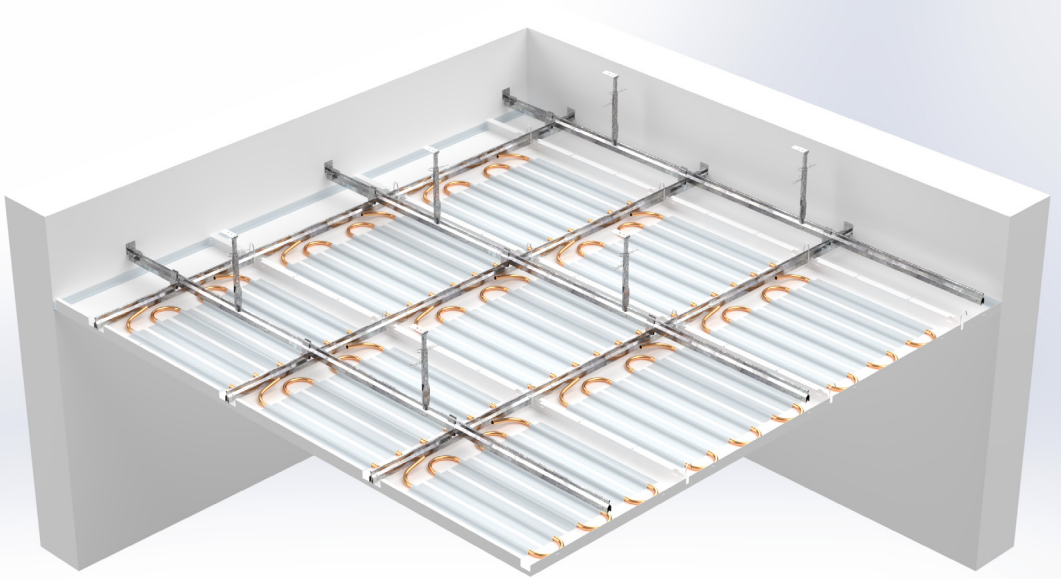

Klemmdecke Clip in Plafond Clip in

**MONTAGEANLEITUNG
INSTALLATION INSTRUCTIONS
NOTICE DE MONTAGE**

i

$D \leq 1000\text{mm}$
 $S \leq 1200\text{mm}$

i	C110	C120	
	20000730		20002053
	20000842		20002055
	20000826		
	20000836		20002054
	20000654		CP0081
	20000625		20000994

i

	pA Nr.
l=85mm	20000996
l=135mm	20000997
l=235mm	20000998
l=340mm	20000999
l=440mm	20001000
l=540mm	20001001
l=640mm	20001002
l=740mm	20001003
l=840mm	20001004
l=940mm	20001005
l=1040mm	20001006
l=1140mm	20001007
l=1240mm	20001008
l=1340mm	20001009
l=1440mm	20001010
l=1540mm	20001011
l=1640mm	20001012
l=1740mm	20001013
l=1840mm	20001014
l=1940mm	20001015
l=2040mm	20001016
l=2140mm	20001017
l=2240mm	20001018
l=2340mm	20001019
l=2440mm	20001020
l=2540mm	20001021
l=2640mm	20001022
l=2740mm	20001023
l=2840mm	20001024
l=2940mm	20001025