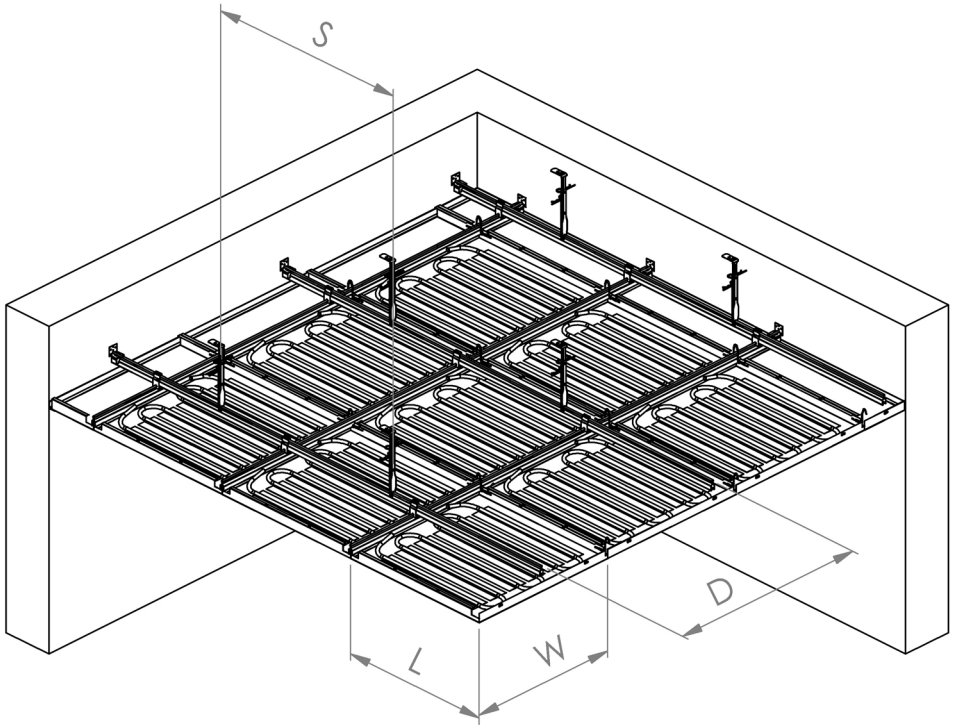

Klemmdecke Clip in Plafond Clip in

**MONTAGEANLEITUNG
INSTALLATION INSTRUCTIONS
NOTICE DE MONTAGE**

i

$D \leq 1000\text{mm}$
 $S \leq 1200\text{mm}$

i	C110	C120	
	20000730		20002053
	20000842		20002055
	20000826		
	20000836		20002054
	20000654		CP0081
	20000625		20000994

i

	pA Nr.
l=85mm	20000996
l=135mm	20000997
l=235mm	20000998
l=340mm	20000999
l=440mm	20001000
l=540mm	20001001
l=640mm	20001002
l=740mm	20001003
l=840mm	20001004
l=940mm	20001005
l=1040mm	20001006
l=1140mm	20001007
l=1240mm	20001008
l=1340mm	20001009
l=1440mm	20001010
l=1540mm	20001011
l=1640mm	20001012
l=1740mm	20001013
l=1840mm	20001014
l=1940mm	20001015
l=2040mm	20001016
l=2140mm	20001017
l=2240mm	20001018
l=2340mm	20001019
l=2440mm	20001020
l=2540mm	20001021
l=2640mm	20001022
l=2740mm	20001023
l=2840mm	20001024
l=2940mm	20001025