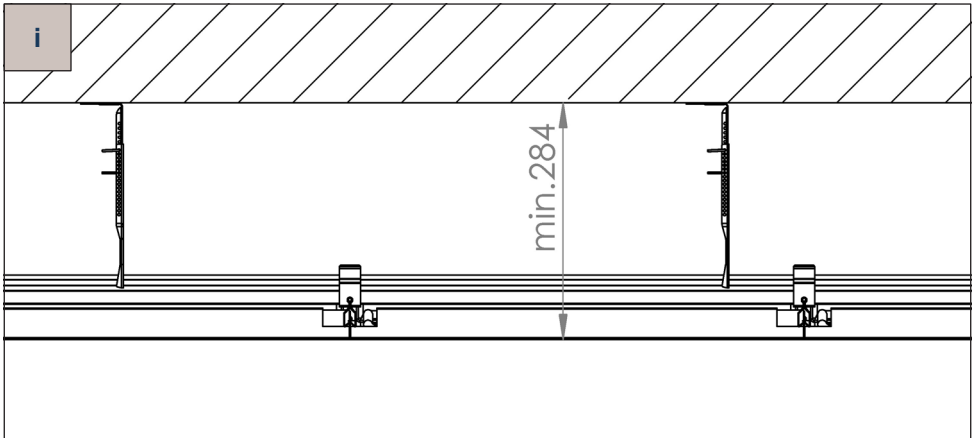

pA Nr.
l=85mm	20000996
l=135mm	20000997
l=235mm	20000998
l=340mm	20000999
l=440mm	20001000
l=540mm	20001001
l=640mm	20001002
l=740mm	20001003
l=840mm	20001004
l=940mm	20001005
l=1040mm	20001006
l=1140mm	20001007
l=1240mm	20001008
l=1340mm	20001009
l=1440mm	20001010
l=1540mm	20001011
l=1640mm	20001012
l=1740mm	20001013
l=1840mm	20001014
l=1940mm	20001015
l=2040mm	20001016
l=2140mm	20001017
l=2240mm	20001018
l=2340mm	20001019
l=2440mm	20001020
l=2540mm	20001021
l=2640mm	20001022
l=2740mm	20001023
l=2840mm	20001024
l=2940mm	20001025

pA Nr.20000736
CI20 pA Nr.20001047
CI10 pA Nr.20000843

i