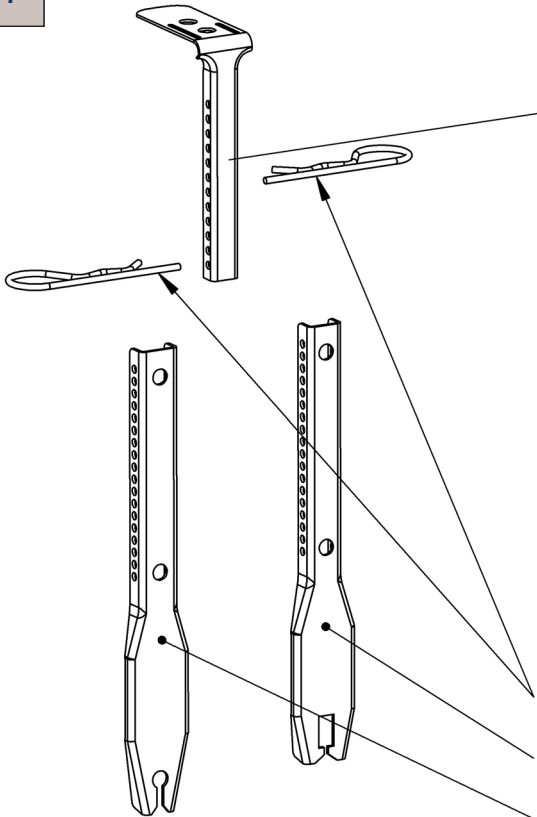

Klemmdecke Clip in Plafond Clip in

**MONTAGEANLEITUNG
INSTALLATION INSTRUCTIONS
NOTICE DE MONTAGE**

i

$D \leq 1000\text{mm}$
 $S \leq 1200\text{mm}$

i	C110	C120	
	20000730		20002053
	20000842		20002055
	20000826		
	20000836		20002054
	20000654		CP0081
	20000625		20000994

i

	pA Nr.
l=85mm	20000996
l=135mm	20000997
l=235mm	20000998
l=340mm	20000999
l=440mm	20001000
l=540mm	20001001
l=640mm	20001002
l=740mm	20001003
l=840mm	20001004
l=940mm	20001005
l=1040mm	20001006
l=1140mm	20001007
l=1240mm	20001008
l=1340mm	20001009
l=1440mm	20001010
l=1540mm	20001011
l=1640mm	20001012
l=1740mm	20001013
l=1840mm	20001014
l=1940mm	20001015
l=2040mm	20001016
l=2140mm	20001017
l=2240mm	20001018
l=2340mm	20001019
l=2440mm	20001020
l=2540mm	20001021
l=2640mm	20001022
l=2740mm	20001023
l=2840mm	20001024
l=2940mm	20001025