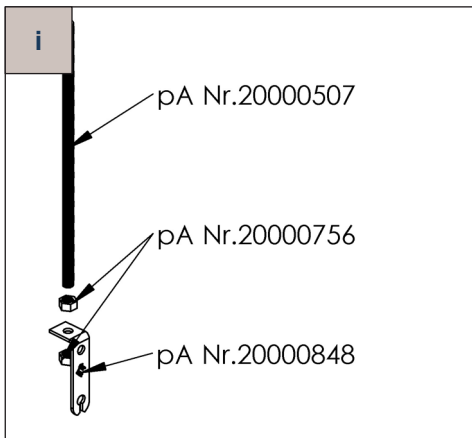

Klemmdecke Clip in Plafond Clip in

**MONTAGEANLEITUNG
INSTALLATION INSTRUCTIONS
NOTICE DE MONTAGE**

i

$D \leq 1000\text{mm}$
 $S \leq 1200\text{mm}$

i	C110	C120	
	20000730		20002053
	20000842		20002055
	20000826		
	20000836		20002054
	20000654		CP0081
	20000625		20000994

i

	pA Nr.
l=85mm	20000996
l=135mm	20000997
l=235mm	20000998
l=340mm	20000999
l=440mm	20001000
l=540mm	20001001
l=640mm	20001002
l=740mm	20001003
l=840mm	20001004
l=940mm	20001005
l=1040mm	20001006
l=1140mm	20001007
l=1240mm	20001008
l=1340mm	20001009
l=1440mm	20001010
l=1540mm	20001011
l=1640mm	20001012
l=1740mm	20001013
l=1840mm	20001014
l=1940mm	20001015
l=2040mm	20001016
l=2140mm	20001017
l=2240mm	20001018
l=2340mm	20001019
l=2440mm	20001020
l=2540mm	20001021
l=2640mm	20001022
l=2740mm	20001023
l=2840mm	20001024
l=2940mm	20001025