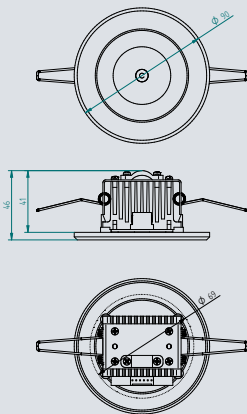

CL-4014R

Emergency Light

Details

Schematic

Type	LED emergency light
Mounting	Ceiling recessed
Light source	50.000h operational time, 6000K color temperature
Luminous flux	24V: 365 lm ACAC/ACDC: 329 lm CON/MB: 318 lm
Warranty	5-years warranty
Dimensions	90mm x 69mm x 46mm
Housing color and material	White, black plastic
Cable connection	Max. 2.5mm ² cross-section solid or sleeved twisted wire
Operating mode:	Non-maintained / Maintained
Constant nominal ambient temperature range	0 °C < T _a < 45 °C

Aesthetic LED safety light for recessing into the ceiling. It is available with round LED lens. It has a great effective range, its practical design makes it easy to install.

Mounting height (m)	2,5	3	4	6	8	10	15
Transverse mounting	10,9	12,5	15,1	19,5	23,2	-	-
Escape route min 1 lux	4,9	5,4	6,4	8,3	9,3	-	-
Axial mounting	4,7	5	6	7,6	7,9	-	-

Product name	System type	Main supply	Input current	Battery type/time	Product code
CL-4014R Slave/Con/MB	Conventional main battery	AC 120-240V	21mA	NIMH 600mA 1 h	300169
CL-4014R Slave/Con/MB	Conventional main battery	AC 120-240V	21mA	NIMH 2400mA 3 h	300170
CL-4014R Slave/Con/CB ACAC	Conventional central battery	AC 120-240V	29mA	-	300188
CL-4014R Slave/Con/CB ACDC	Conventional central battery	AC/DC 120-240V	29mA	-	300176
CL-4014R Slave/Con/CB/24V	Conventional central battery	DC 24-32V	230mA	-	300313
CL-4014R Slave/MB	Addressable main battery	AC 120-240V	21mA	NIMH 600mA 1 h	300166
CL-4014R Slave/MB	Addressable main battery	AC 120-240V	21mA	NIMH 2400mA 3 h	300163
CL-4014R Slave/RF/MB	Addressable wireless main battery	AC 120-240V	21mA	NIMH 600mA 1 h	-
CL-4014R Slave/RF/MB	Addressable wireless main battery	AC 120-240V	21mA	NIMH 2400mA 3 h	-
CL-4014R Slave/CB 24V	Addressable central battery	DC 24-32V	230mA	-	300282
CL-4014R Slave/CB	Addressable central battery	AC 120-240V	29mA	-	300172
CL-4014R Slave/CB AC-DC	Addressable central battery	AC/DC 120-240V	29mA	-	-