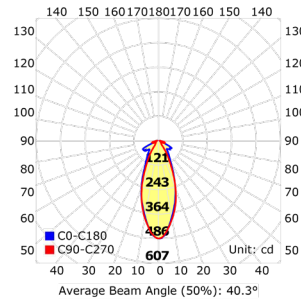

CL-4014R

Emergency Light

Details

Schematic

Type	LED emergency light
Mounting	Ceiling recessed
Light source	50.000h operational time, 6000K color temperature
Luminous flux	24V: 365 lm ACAC/ACDC: 329 lm CON/MB: 318 lm
Warranty	5-years warranty
Dimensions	90mm x 69mm x 46mm
Housing color and material	White, black plastic
Cable connection	Max. 2.5mm ² cross-section solid or sleeved twisted wire
Operating mode:	Non-maintained / Maintained
Constant nominal ambient temperature range	0 °C < T _a < 45 °C

Aesthetic LED safety light for recessing into the ceiling. It is available with round LED lens. It has a great effective range, its practical design makes it easy to install.

Mounting height (m)	2,5	3	4	6	8	10	15
Transverse mounting	10,9	12,5	15,1	19,5	23,2	-	-
Escape route min 1 lux	4,9	5,4	6,4	8,3	9,3	-	-
Axial mounting	4,7	5	6	7,6	7,9	-	-