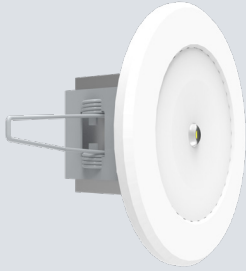

CL-4014R

Emergency Light

Details

Schematic

Type	LED emergency light
Mounting	Ceiling recessed
Light source	50.000h operational time, 6000K color temperature
Luminous flux	24V: 365 lm ACAC/ACDC: 329 lm CON/MB: 318 lm
Warranty	5-years warranty
Dimensions	90mm x 69mm x 46mm
Housing color and material	White, black plastic
Cable connection	Max. 2.5mm ² cross-section solid or sleeved twisted wire
Operating mode:	Non-maintained / Maintained
Constant nominal ambient temperature range	0 °C < T _a < 45 °C

Aesthetic LED safety light for recessing into the ceiling. It is available with round LED lens. It has a great effective range, its practical design makes it easy to install.

Mounting height (m)	2,5	3	4	6	8	10	15
Transverse mounting	10,9	12,5	15,1	19,5	23,2	-	-
Escape route min 1 lux	4,9	5,4	6,4	8,3	9,3	-	-
Axial mounting	4,7	5	6	7,6	7,9	-	-

Product name	System type	Main supply	Input current	Battery type/time	Product code
CL-4014R Slave/Con/MB	Conventional main battery	AC 120-240V	21mA	NIMH 600mA 1 h	300169
CL-4014R Slave/Con/MB	Conventional main battery	AC 120-240V	21mA	NIMH 2400mA 3 h	300170
CL-4014R Slave/Con/CB ACAC	Conventional central battery	AC 120-240V	29mA	-	300188
CL-4014R Slave/Con/CB ACDC	Conventional central battery	AC/DC 120-240V	29mA	-	300176
CL-4014R Slave/Con/CB/24V	Conventional central battery	DC 24-32V	230mA	-	300313
CL-4014R Slave/MB	Addressable main battery	AC 120-240V	21mA	NIMH 600mA 1 h	300166
CL-4014R Slave/MB	Addressable main battery	AC 120-240V	21mA	NIMH 2400mA 3 h	300163
CL-4014R Slave/RF/MB	Addressable wireless main battery	AC 120-240V	21mA	NIMH 600mA 1 h	-
CL-4014R Slave/RF/MB	Addressable wireless main battery	AC 120-240V	21mA	NIMH 2400mA 3 h	-
CL-4014R Slave/CB 24V	Addressable central battery	DC 24-32V	230mA	-	300282
CL-4014R Slave/CB	Addressable central battery	AC 120-240V	29mA	-	300172
CL-4014R Slave/CB AC-DC	Addressable central battery	AC/DC 120-240V	29mA	-	-