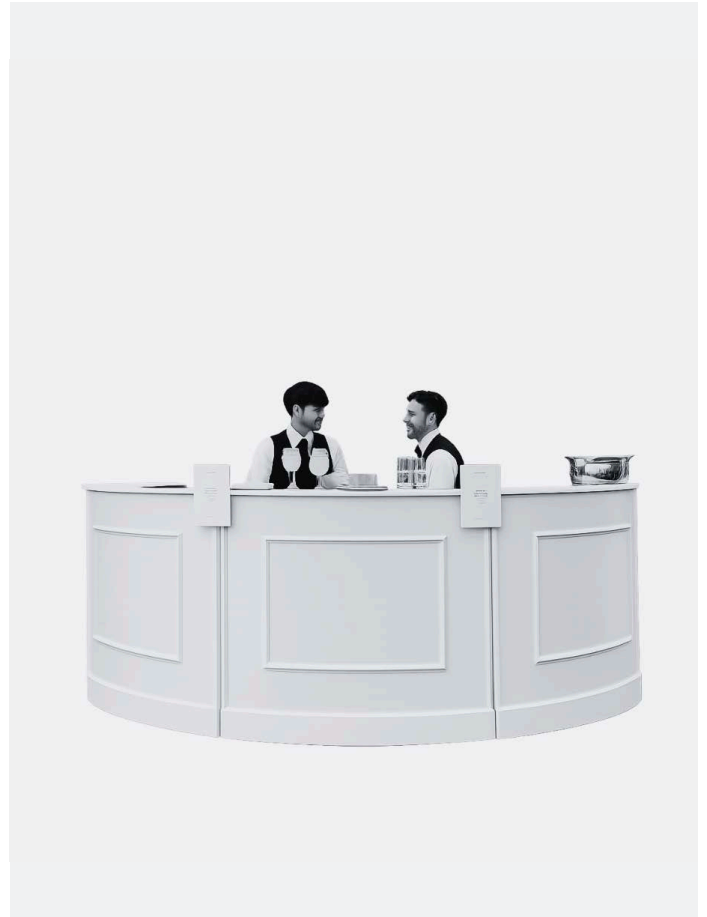

Curved Bar

PRICE	\$300 per piece
SPECS	137cm wide x 80cm deep x 120cm tall
QUANTITIES	4
DETAILS	The bar is modular and comes in four pieces, the four curved pieces form one large semicircle. They can be hired together or separately.