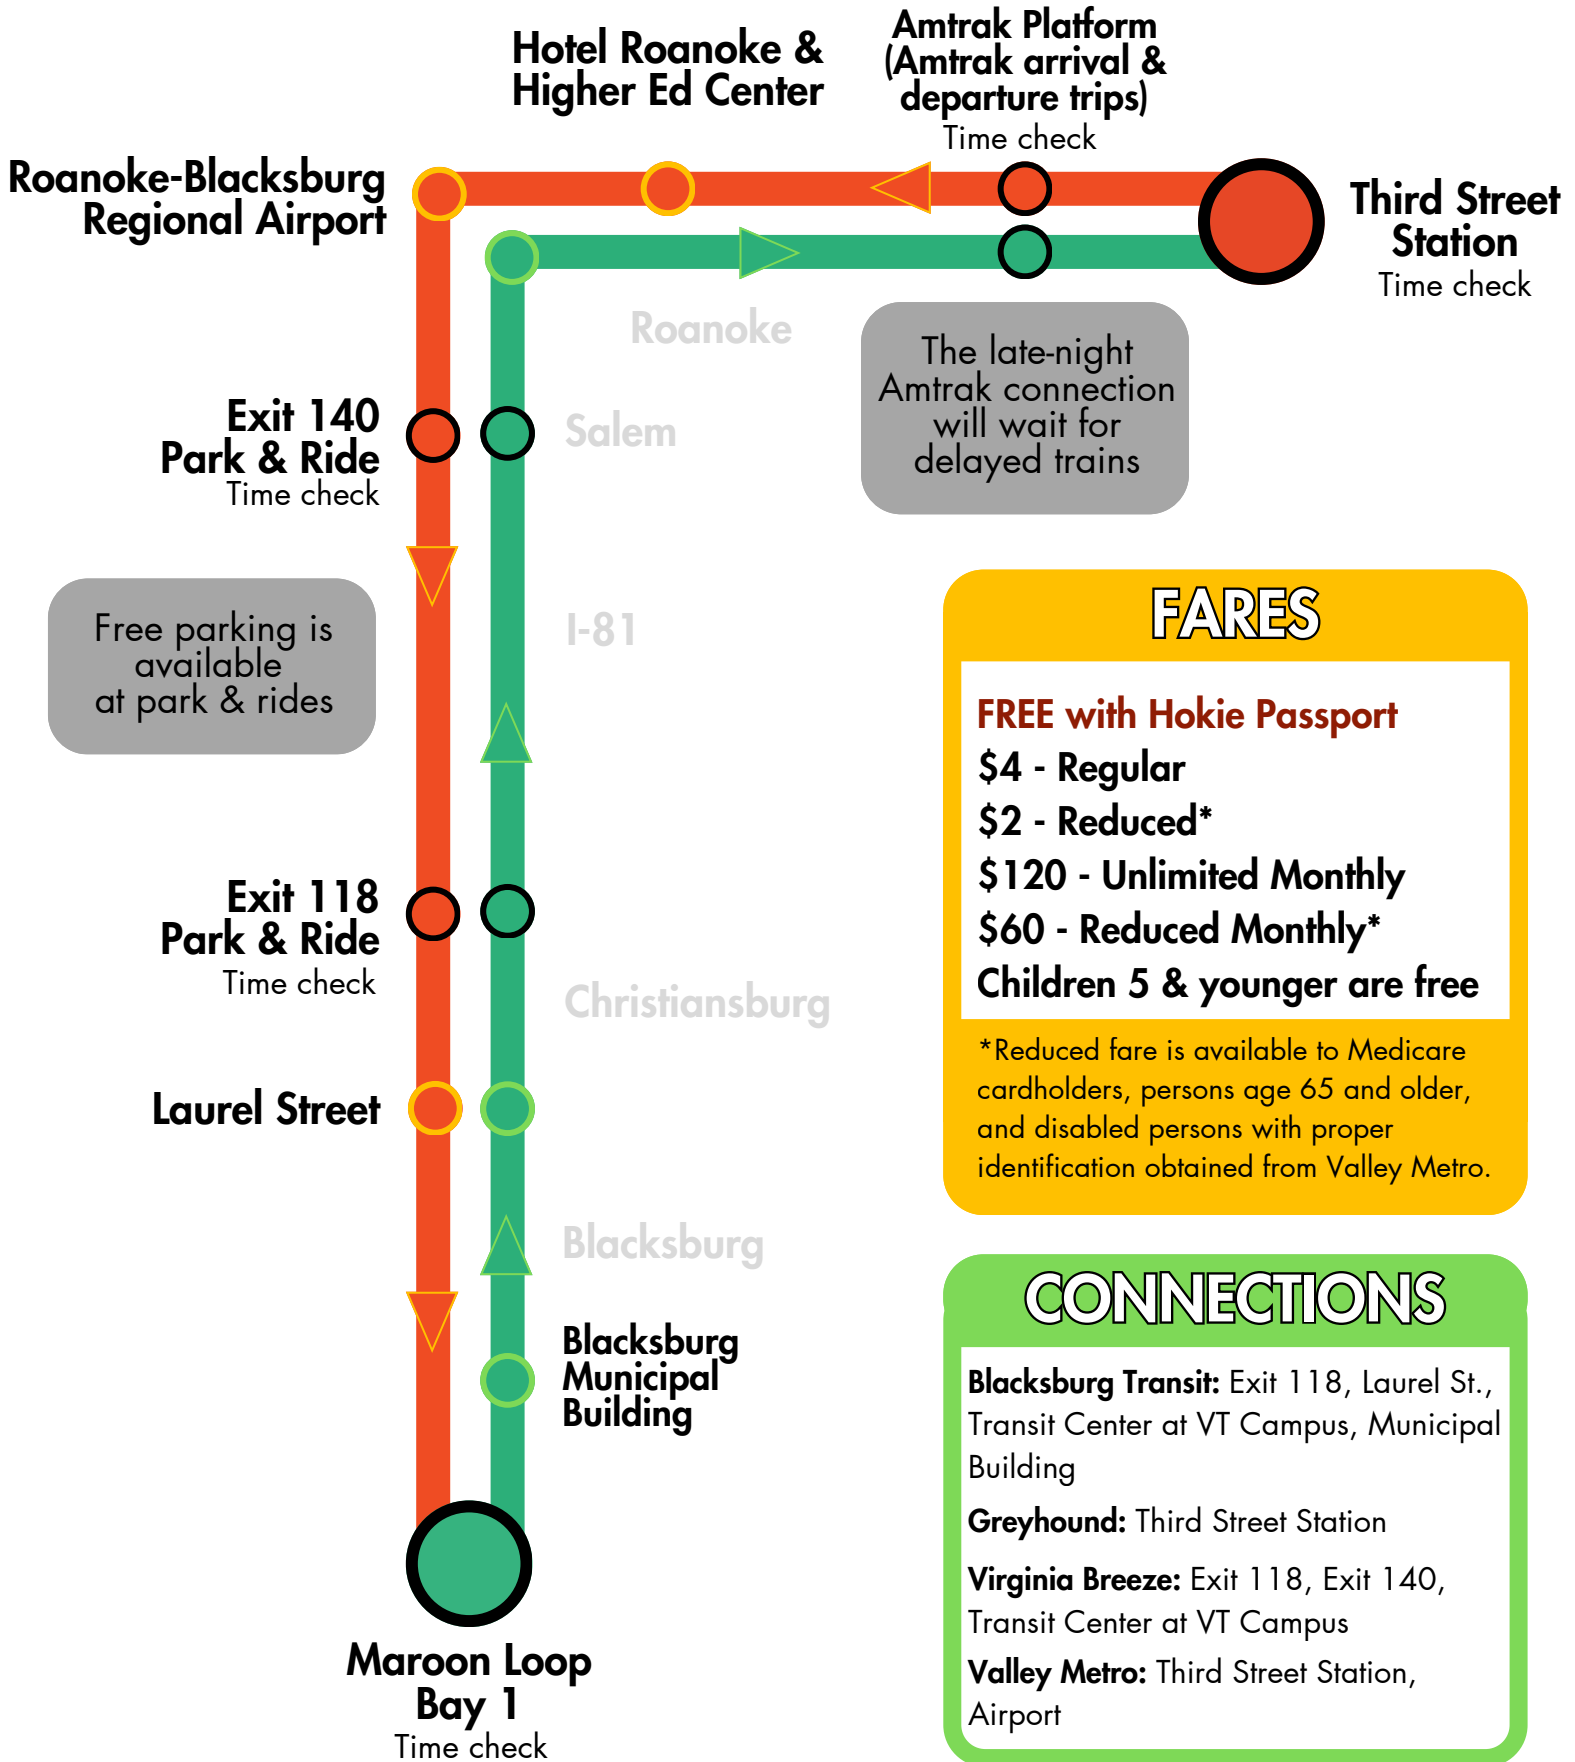

The Smart Way

connecting the Roanoke and New River Valleys

FARES

- **FREE with Hokie Passport**
- **$4 - Regular**
- **$2 - Reduced***
- **$120 - Unlimited Monthly**
- **$60 - Reduced Monthly***
- **Children 5 & younger are free**

*Reduced fare is available to Medicare cardholders, persons age 65 and older, and disabled persons with proper identification obtained from Valley Metro.

CONNECTIONS

- **Blacksburg Transit:** Exit 118, Laurel St., Transit Center at VT Campus, Municipal Building
- **Greyhound:** Third Street Station
- **Virginia Breeze:** Exit 118, Exit 140, Transit Center at VT Campus
- **Valley Metro:** Third Street Station, Airport