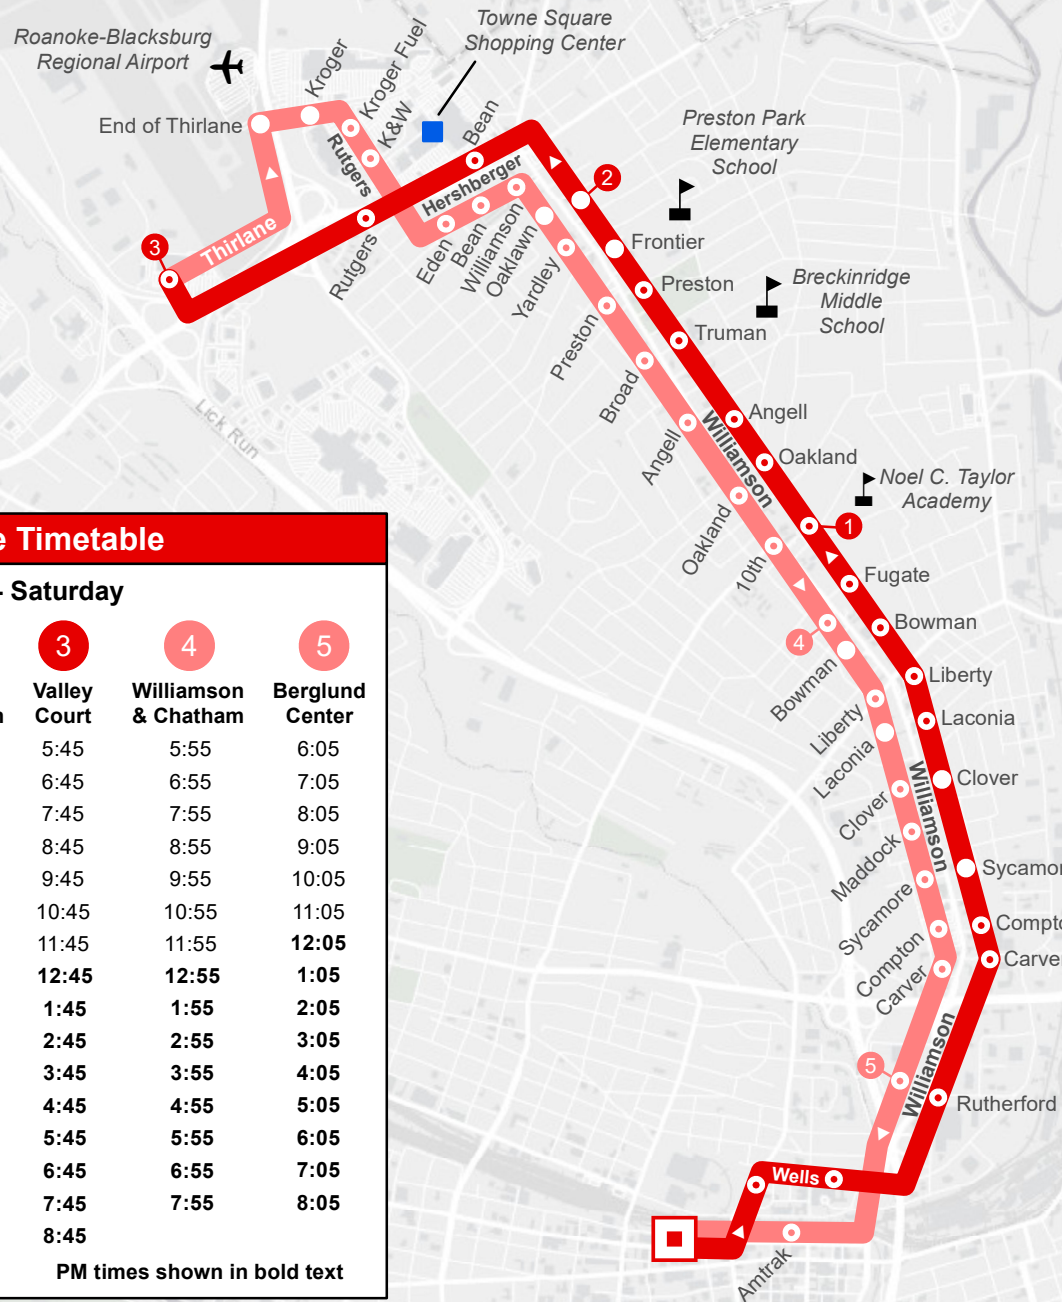

# 21: Third Street Station to Valley Court

# 22: Valley Court to Third Street Station

Map/Schedule effective 5/1/25

### Legend

- Bus Stop
- ADA-Accessible Bus Stop
- Timepoint
- Outbound Route
- Inbound Route
- Point of Interest
- School
- Airport

[www.valleymetro.com](http://www.valleymetro.com)    540-982-2222  
 Third Street Station: 325 Salem Ave, SW  
 Valley Metro Admin: 1108 Campbell Ave, SE

## Departure Timetable