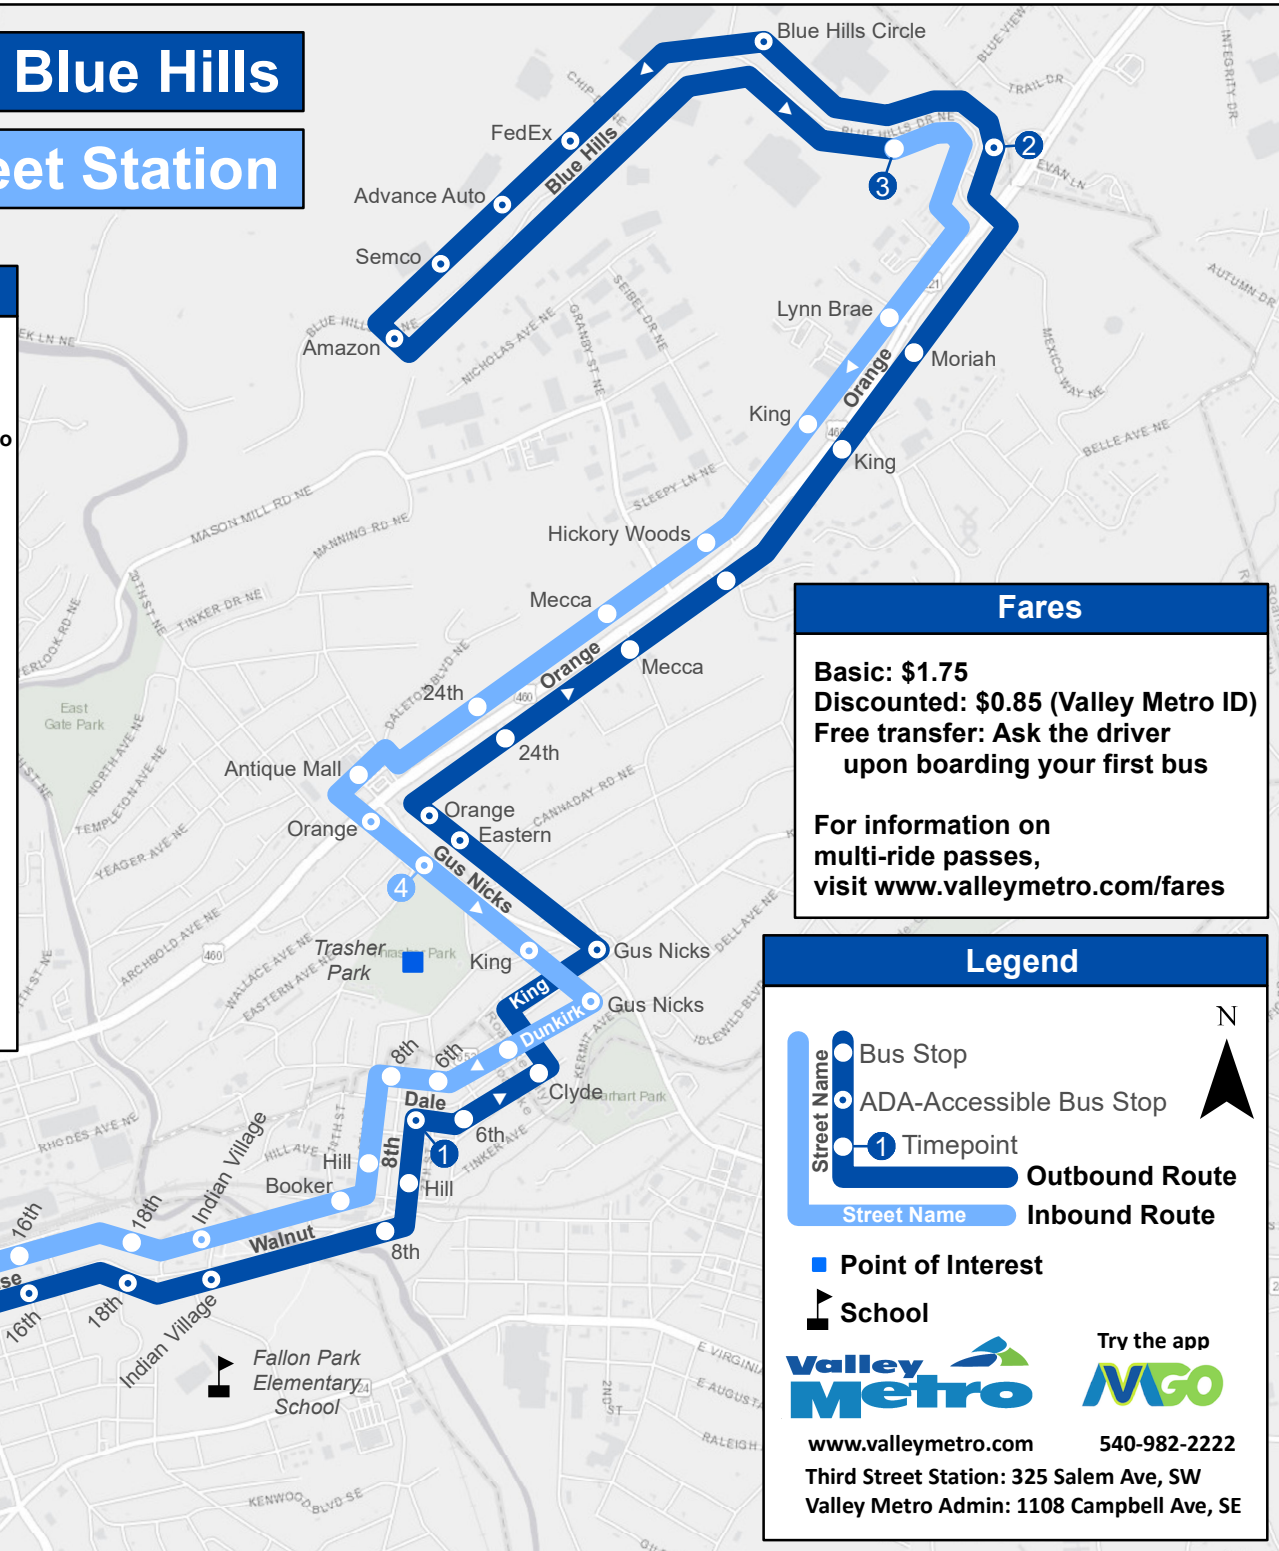

31: Third Street Station to Blue Hills

32: Blue Hills to Third Street Station

Map/Schedule effective 5/1/25

Departure Timetable

Monday - Saturday

 3rd Street Station	 8th & Dale	 Blue Hills Village	 Creative Kids	 Gus Nicks & Eastern	 Valley Metro Admin
6:15	6:25	6:35	5:45	5:55	6:05
7:15	7:25	7:35	6:45	6:55	7:05
8:15	8:25	8:35	7:45	7:55	8:05
9:15	9:25	9:35	8:45	8:55	9:05
10:15	10:25	10:35	9:45	9:55	10:05
11:15	11:25	11:35	10:45	10:55	11:05
12:15	12:25	12:35	12:45	12:55	1:05
1:15	1:25	1:35	1:45	1:55	2:05
2:15	2:25	2:35	2:45	2:55	3:05
3:15	3:25	3:35	3:45	3:55	4:05
4:15	4:25	4:35	4:45	4:55	5:05
5:15	5:25	5:35	5:45	5:55	6:05
6:15	6:25	6:35	6:45	6:55	7:05
7:15	7:25	7:35	7:45	7:55	8:05
8:15	8:25	8:35	8:45		

AM times shown in light text

PM times shown in bold text

Fares

Basic: \$1.75
Discounted: \$0.85 (Valley Metro ID)
Free transfer: Ask the driver upon boarding your first bus

For information on multi-ride passes, visit www.valleymetro.com/fares

Legend

-  Bus Stop
-  ADA-Accessible Bus Stop
-  Timepoint
-  Outbound Route
-  Inbound Route
-  Point of Interest
-  School

Try the app

www.valleymetro.com 540-982-2222

Third Street Station: 325 Salem Ave, SW
 Valley Metro Admin: 1108 Campbell Ave, SE