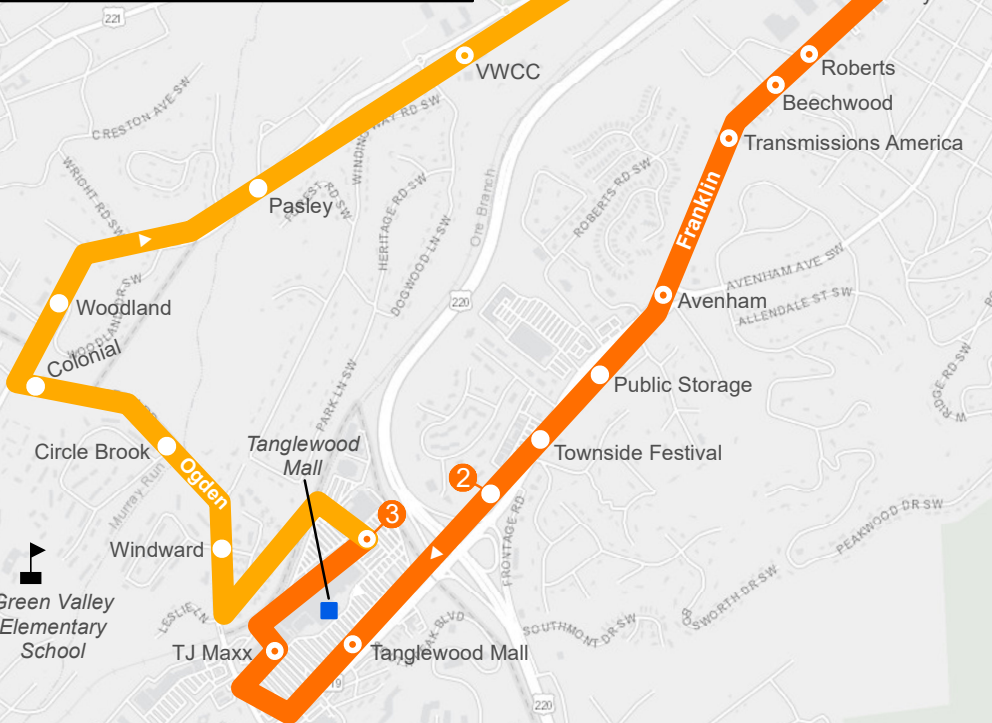

# 51: Third Street Station to Tanglewood

# 56: Tanglewood to Third Street Station

Map/Schedule effective 5/1/26

Monday - Friday					
NO SATURDAY SERVICE					
3rd Street Station	1 McClanahan & Stephenson	2 South Roanoke Nursing Home	3 Tanglewood Kroger	4 Towers Shopping Center	5 Franklin & Day
6:15	6:25	6:35	5:45	5:55	6:05
7:15	7:25	7:35	6:45	6:55	7:05
8:15	8:25	8:35	7:45	7:55	8:05
9:15	9:25	9:35	8:45	8:55	9:05
10:15	10:25	10:35	9:45	9:55	10:05
11:15	11:25	11:35	10:45	10:55	11:05
12:15	12:25	12:35	11:45	11:55	12:05
1:15	1:25	1:35	12:45	12:55	1:05
2:15	2:25	2:35	1:45	1:55	2:05
3:15	3:25	3:35	2:45	2:55	3:05
4:15	4:25	4:35	3:45	3:55	4:05
5:15	5:25	5:35	4:45	4:55	5:05
6:15	6:25	6:35	5:45	5:55	6:05
7:15	7:25	7:35	6:45	6:55	7:05
8:15	8:25	8:35	7:45	7:55	8:05

### Legend

- Bus Stop
- ADA-Accessible Bus Stop
- Timepoint
- Street Name
- Outbound Route
- Inbound Route
- Point of Interest
- School
- Hospital

Try the app

**Valley Metro**

[www.valleymetro.com](http://www.valleymetro.com) 540-982-2222

Third Street Station: 325 Salem Ave, SW  
 Valley Metro Admin: 1108 Campbell Ave, SE