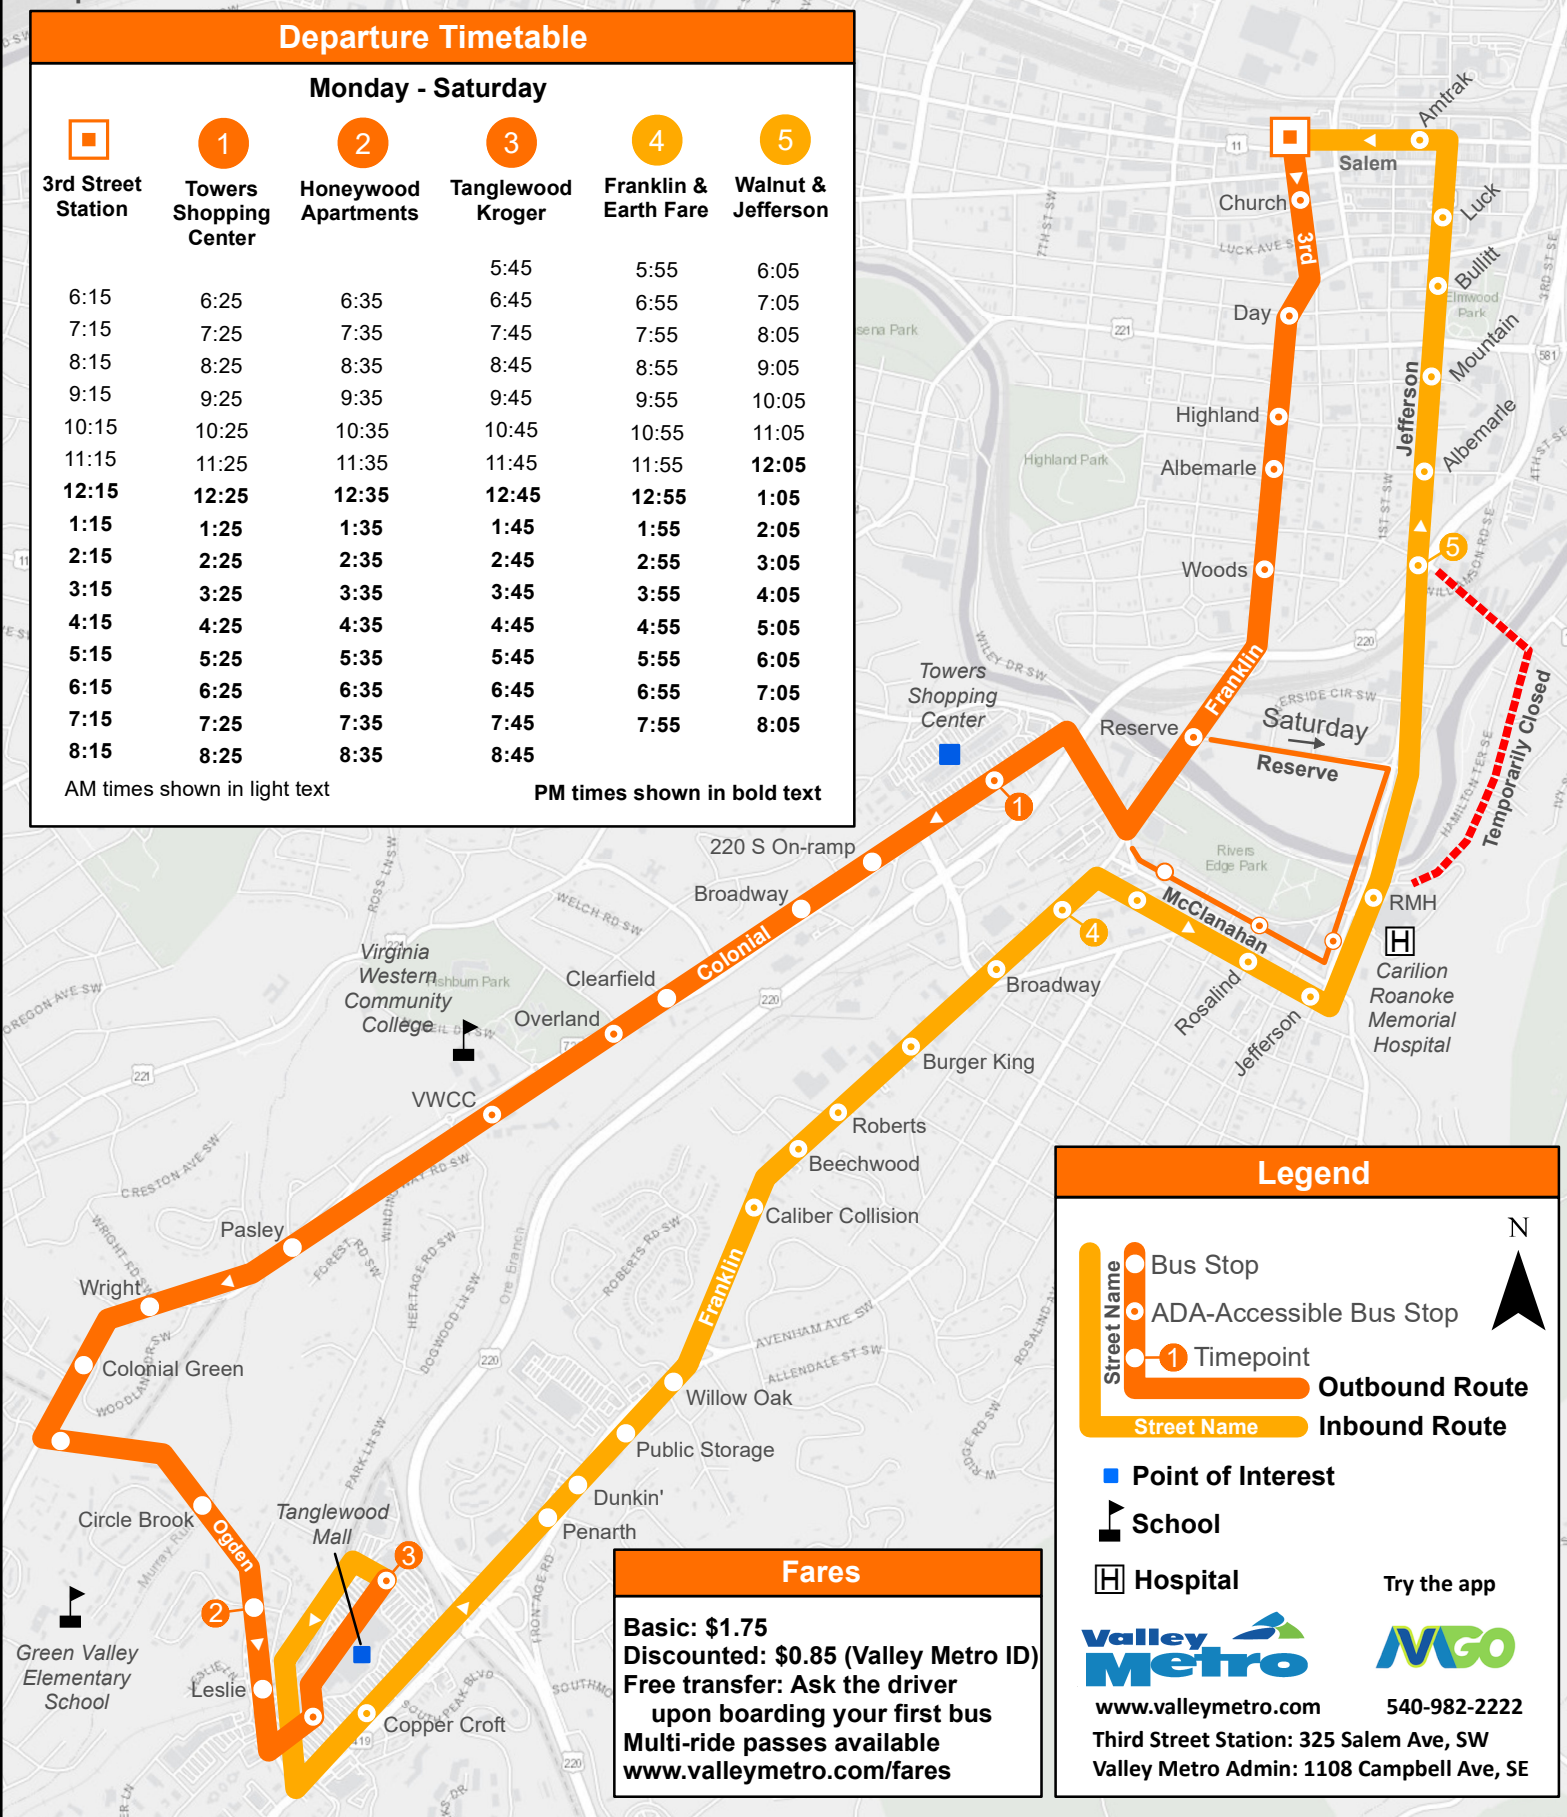

52: Tanglewood to Third Street Station

55: Third Street Station to Tanglewood

Map/Schedule effective 5/1/26

Departure Timetable

Monday - Saturday

					
3rd Street Station	Towers Shopping Center	Honeywood Apartments	Tanglewood Kroger	Franklin & Earth Fare	Walnut & Jefferson
			5:45	5:55	6:05
6:15	6:25	6:35	6:45	6:55	7:05
7:15	7:25	7:35	7:45	7:55	8:05
8:15	8:25	8:35	8:45	8:55	9:05
9:15	9:25	9:35	9:45	9:55	10:05
10:15	10:25	10:35	10:45	10:55	11:05
11:15	11:25	11:35	11:45	11:55	12:05
12:15	12:25	12:35	12:45	12:55	1:05
1:15	1:25	1:35	1:45	1:55	2:05
2:15	2:25	2:35	2:45	2:55	3:05
3:15	3:25	3:35	3:45	3:55	4:05
4:15	4:25	4:35	4:45	4:55	5:05
5:15	5:25	5:35	5:45	5:55	6:05
6:15	6:25	6:35	6:45	6:55	7:05
7:15	7:25	7:35	7:45	7:55	8:05
8:15	8:25	8:35	8:45		

AM times shown in light text

PM times shown in bold text

Legend

-  Bus Stop
-  ADA-Accessible Bus Stop
-  Timepoint
-  Outbound Route
-  Inbound Route
-  Point of Interest
-  School
-  Hospital

Fares

Basic: \$1.75
Discounted: \$0.85 (Valley Metro ID)
Free transfer: Ask the driver upon boarding your first bus
Multi-ride passes available
www.valleymetro.com/fares

Try the app

www.valleymetro.com 540-982-2222
 Third Street Station: 325 Salem Ave, SW
 Valley Metro Admin: 1108 Campbell Ave, SE