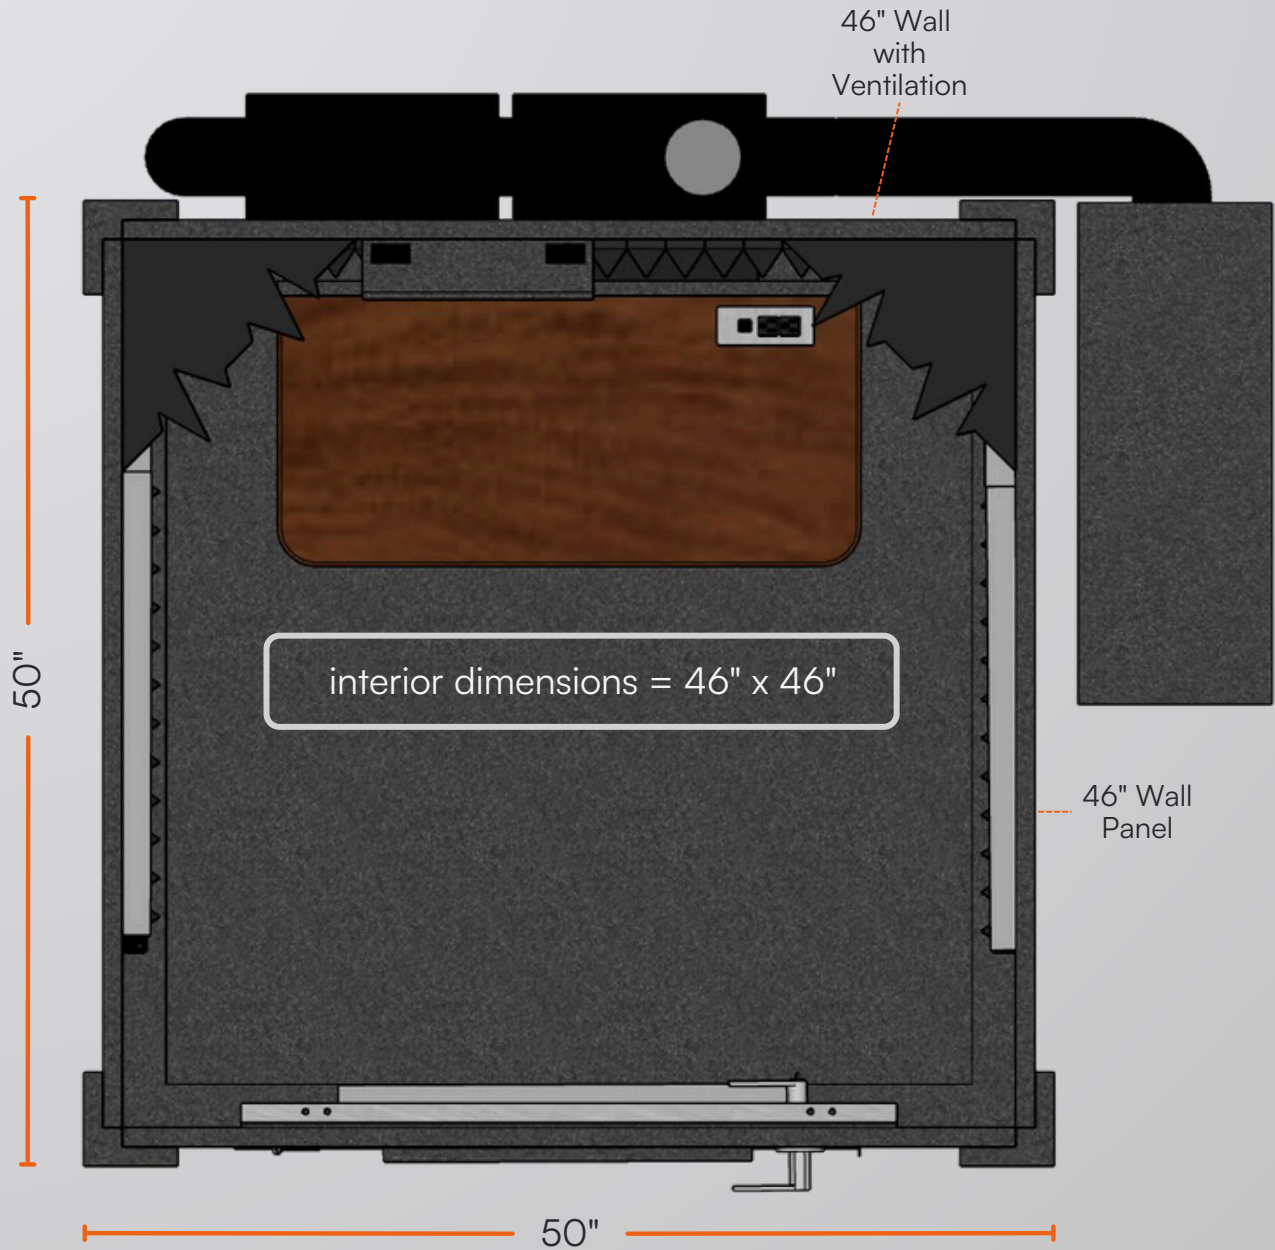

Voice Over Basic

Single-Wall Sound Booth | 4' x 4'

Voice Over Basic

Single-Wall Sound Booth | 4' x 4'

Exterior Dimensions	4' 2" x 4' 2" x 6' 11"
Interior Dimensions	3' 10" x 3' 10" x 6' 8"
Assembled Weight	796 lbs (361 kg)
Assembly Time	~ 2 hours
Wall Thickness	1" MDF barrier
Wall Panel Layers	1" MDF barrier + 2" foam
Door Window Thickness	3/4"
Door Window Layers	laminated safety glass + air gap
Window Size	16" x 30"

Note: Exterior dimensions exclude 5.5" ventilation duct protrusion. Height increases by 5" with the optional caster plate.

Voice Over Basic

Single-Wall Sound Booth | 4' x 4'

Top-Down Layout & Modular Panel Configuration

All 46" wall components are interchangeable:

- Solid Wall Panels
- Wall with Ventilation
- Wall with Door
- Wall with Window (optional)

Ventilation & Clearance:

- Vent system protrudes 5.5"
- Allow 6" from host room walls
- Door swing: 30", opens outward

Voice Over Basic

Single-Wall Sound Booth | 4' x 4'

Basic Features (Included)

Ventilation system

16" x 30" door window

Cable passages (2)

Acoustic studiofoam (3)

18" LED light