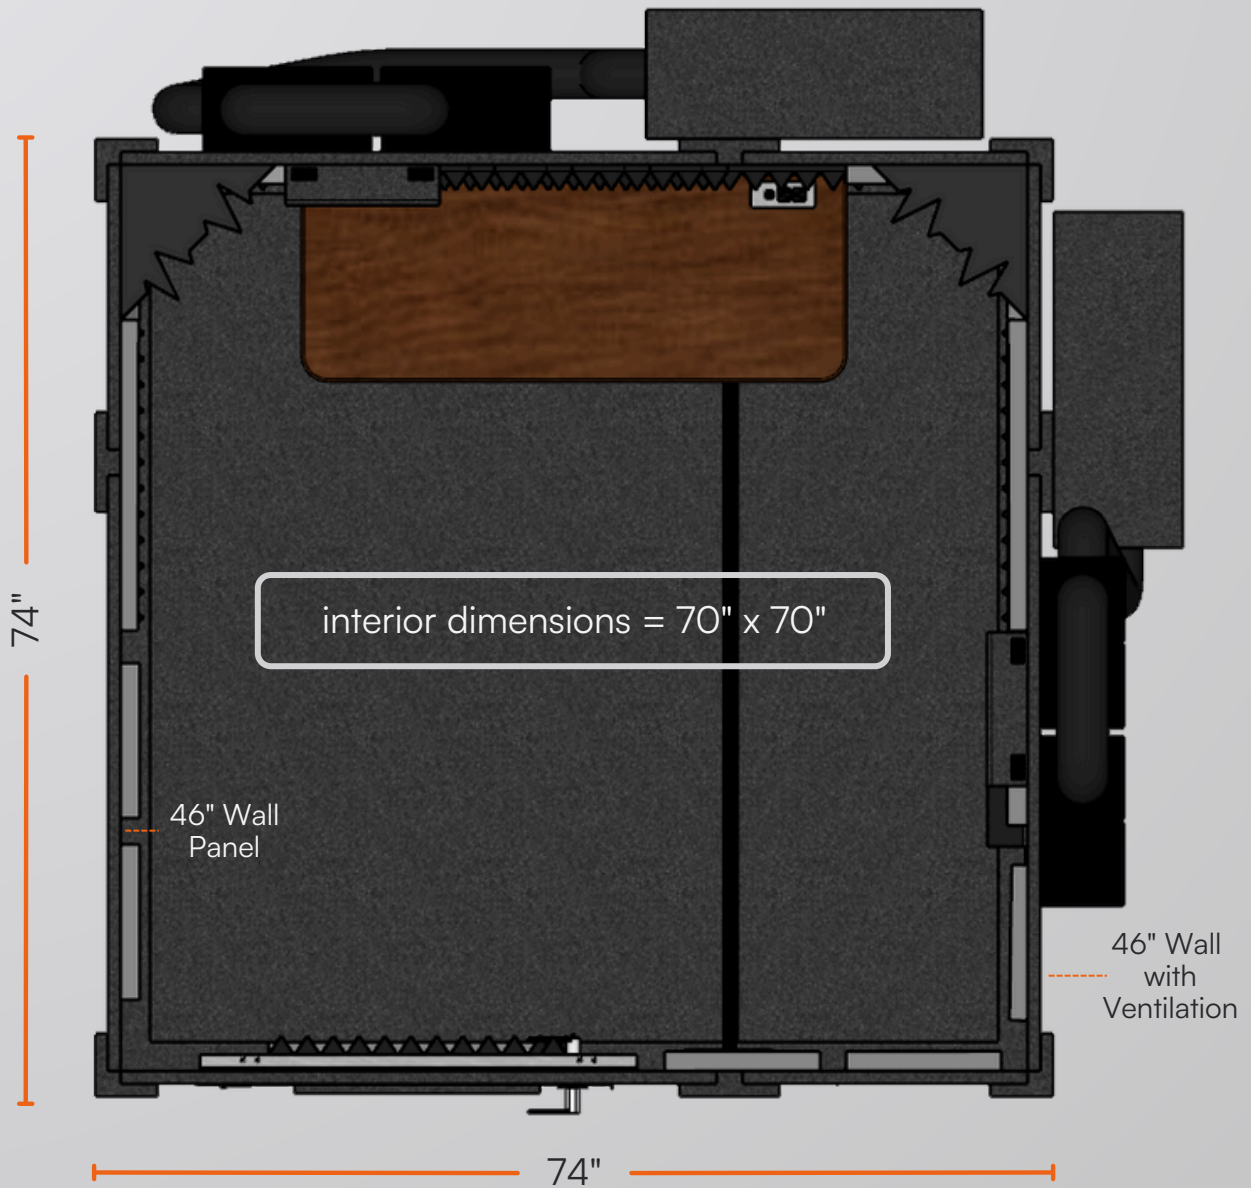

Creator Basic

Single-Wall Sound Booth | 6' x 6'

Creator Basic

Single-Wall Sound Booth | 6' x 6'

Exterior Dimensions	6' 2" x 6' 2" x 6' 11"
Interior Dimensions	5' 10" x 5' 10" x 6' 8"
Assembled Weight	1362 lbs (618 kg)
Assembly Time	~ 3.5 hours
Wall Thickness	1" MDF barrier
Wall Panel Layers	1" MDF barrier + 2" foam
Door Window Thickness	3/4"
Door Window Layers	laminated safety glass + air gap
Window Size	16" x 30"

Note: Exterior dimensions exclude 5.5" ventilation duct protrusion. Height increases by 5" with the optional caster plate.

Creator Basic

Single-Wall Sound Booth | 6' x 6'

Top-Down Layout & Modular Panel Configuration

All 46" wall components are interchangeable:

- Solid Wall Panels
- Wall with Ventilation
- Wall with Door
- Wall with Window (optional)

Ventilation & Clearance:

- Vent system protrudes 5.5"
- Allow 6" from host room walls
- Door swing: 30", opens outward

Creator Basic

Single-Wall Sound Booth | 6' x 6'

Basic Features (Included)

Ventilation systems (2)

16" x 30" door window

Cable passages (4)

Acoustic studiofoam (4)

18" LED light