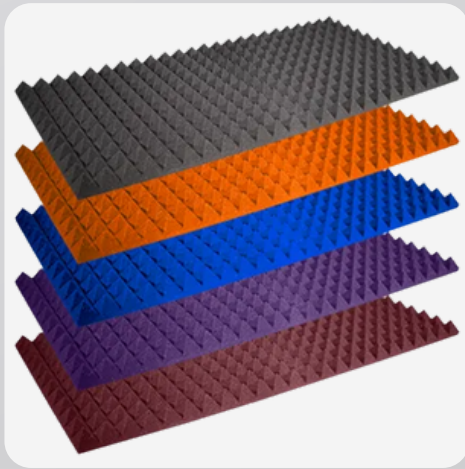

Creator Basic

Single-Wall Sound Booth | 6' x 6'

Basic Features (Included)

Ventilation systems (2)

16" x 30" door window

Cable passages (4)

Acoustic studiofoam (4)

18" LED light