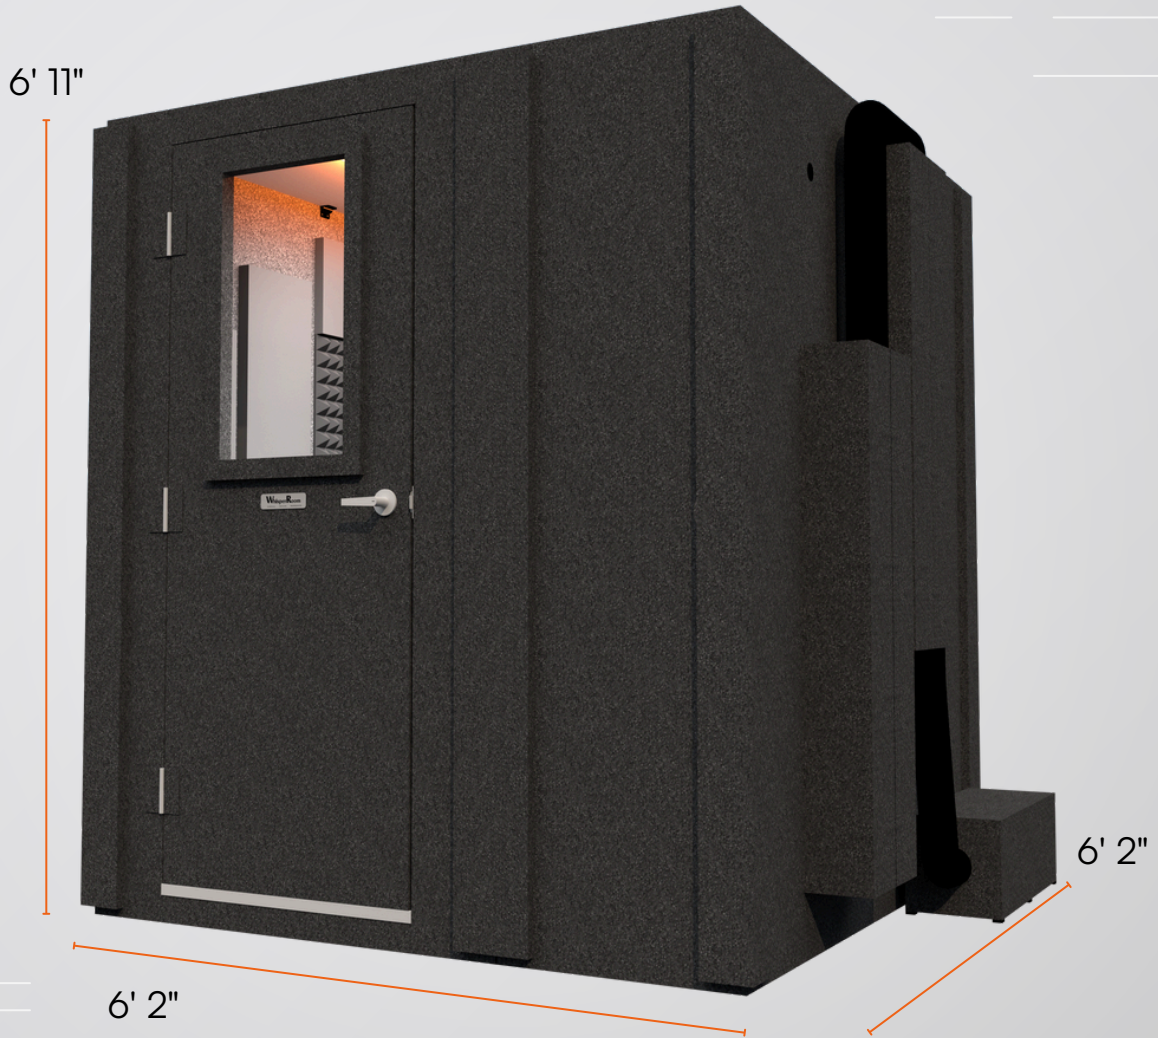

Creator Basic

Single-Wall Sound Booth | 6' x 6'

Creator Basic

Single-Wall Sound Booth | 6' x 6'

Exterior Dimensions	6' 2" x 6' 2" x 6' 11"
Interior Dimensions	5' 10" x 5' 10" x 6' 8"
Assembled Weight	1362 lbs (618 kg)
Assembly Time	~ 3.5 hours
Wall Thickness	1" MDF barrier
Wall Panel Layers	1" MDF barrier + 2" foam
Door Window Thickness	3/4"
Door Window Layers	laminated safety glass + air gap
Window Size	16" x 30"

Note: Exterior dimensions exclude 5.5" ventilation duct protrusion. Height increases by 5" with the optional caster plate.

Creator Basic

Single-Wall Sound Booth | 6' x 6'

Top-Down Layout & Modular Panel Configuration

All 46" wall components are interchangeable:

- Solid Wall Panels
- Wall with Ventilation
- Wall with Door
- Wall with Window (optional)

Ventilation & Clearance:

- Vent system protrudes 5.5"
- Allow 6" from host room walls
- Door swing: 30", opens outward

Creator Basic

Single-Wall Sound Booth | 6' x 6'

Basic Features (Included)

Ventilation systems (2)

16" x 30" door window

Cable passages (4)

Acoustic studiofoam (4)

18" LED light