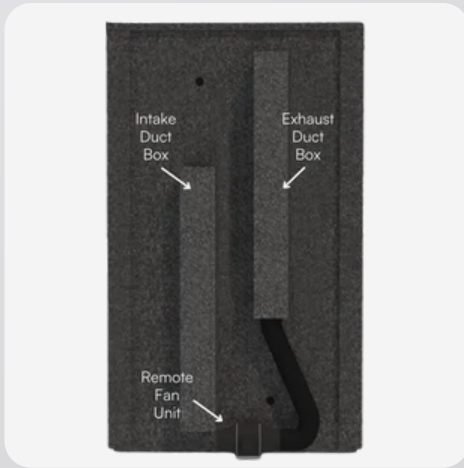

Creator Basic

Single-Wall Sound Booth | 6' x 6'

Creator Basic

Single-Wall Sound Booth | 6' x 6'

Exterior Dimensions	6' 2" x 6' 2" x 6' 11"
Interior Dimensions	5' 10" x 5' 10" x 6' 8"
Assembled Weight	1362 lbs (618 kg)
Assembly Time	~ 3.5 hours
Wall Thickness	1" MDF barrier
Wall Panel Layers	1" MDF barrier + 2" foam
Door Window Thickness	3/4"
Door Window Layers	laminated safety glass + air gap
Window Size	16" x 30"

Note: Exterior dimensions exclude 5.5" ventilation duct protrusion. Height increases by 5" with the optional caster plate.

Creator Basic

Single-Wall Sound Booth | 6' x 6'

Top-Down Layout & Modular Panel Configuration

All 46" wall components are interchangeable:

- Solid Wall Panels
- Wall with Ventilation
- Wall with Door
- Wall with Window (optional)

Ventilation & Clearance:

- Vent system protrudes 5.5"
- Allow 6" from host room walls
- Door swing: 30", opens outward

Creator Basic

Single-Wall Sound Booth | 6' x 6'

Basic Features (Included)

Ventilation systems (2)

16" x 30" door window

Cable passages (4)

Acoustic studiofoam (4)

18" LED light