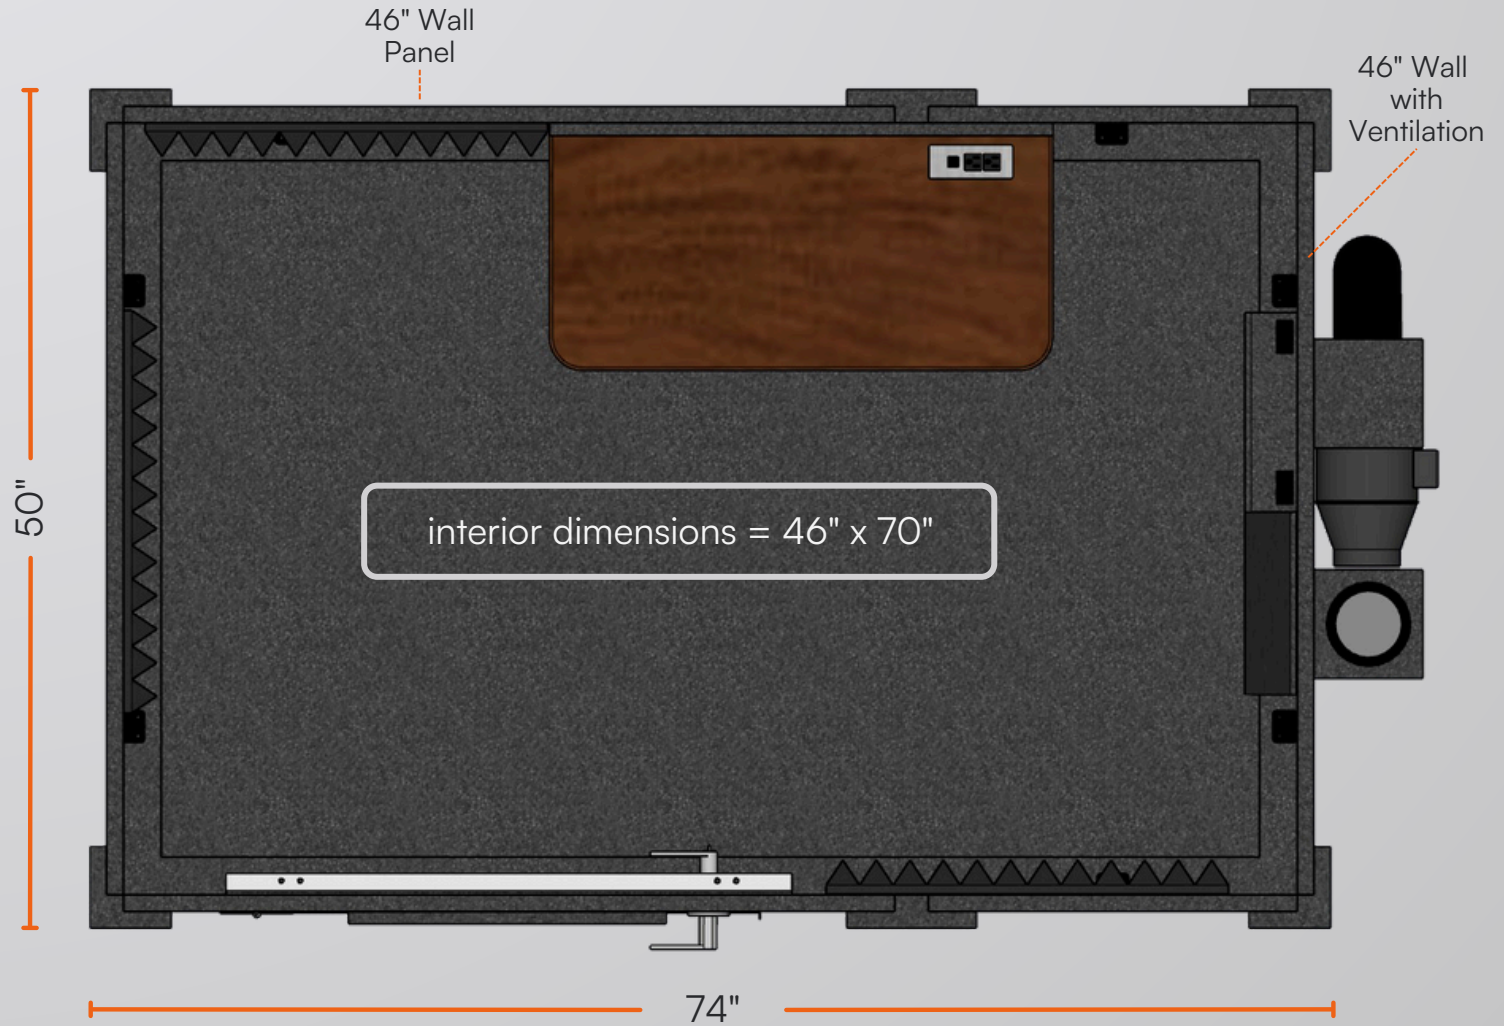

Work From Home Booth

Single-Wall Sound Booth | 4' x 6'

WhisperRoom®

Work From Home Booth

Single-Wall Sound Booth | 4' x 6'

Exterior Dimensions	4' 2" x 6' 2" x 6' 11"
Interior Dimensions	3' 10" x 5' 10" x 6' 8"
Assembled Weight	895 lbs (406 kg)
Assembly Time	~ 2.5 hours
Wall Thickness	1" MDF barrier
Wall Panel Layers	1" MDF barrier + 2" foam
Door Window Thickness	3/4"
Door Window Layers	laminated safety glass + air gap
Window Size	16" x 30"

Note: Exterior dimensions exclude 5.5" ventilation duct protrusion. Height increases by 5" with the optional caster plate.

Work From Home Booth

Single-Wall Sound Booth | 4' x 6'

Top-Down Layout & Modular Panel Configuration

All 46" wall components are interchangeable:

- Solid Wall Panels
- Wall with Ventilation
- Wall with Door
- Wall with Window (optional)

Ventilation & Clearance:

- Vent system protrudes 5.5"
- Allow 6" from host room walls
- Door swing: 30", opens outward

Work From Home Booth

Single-Wall Sound Booth | 4' x 6'

Basic Features (Included)

Ventilation system

16" x 30" door window

Cable passages (3)

Acoustic studiofoam (4)

18" LED light