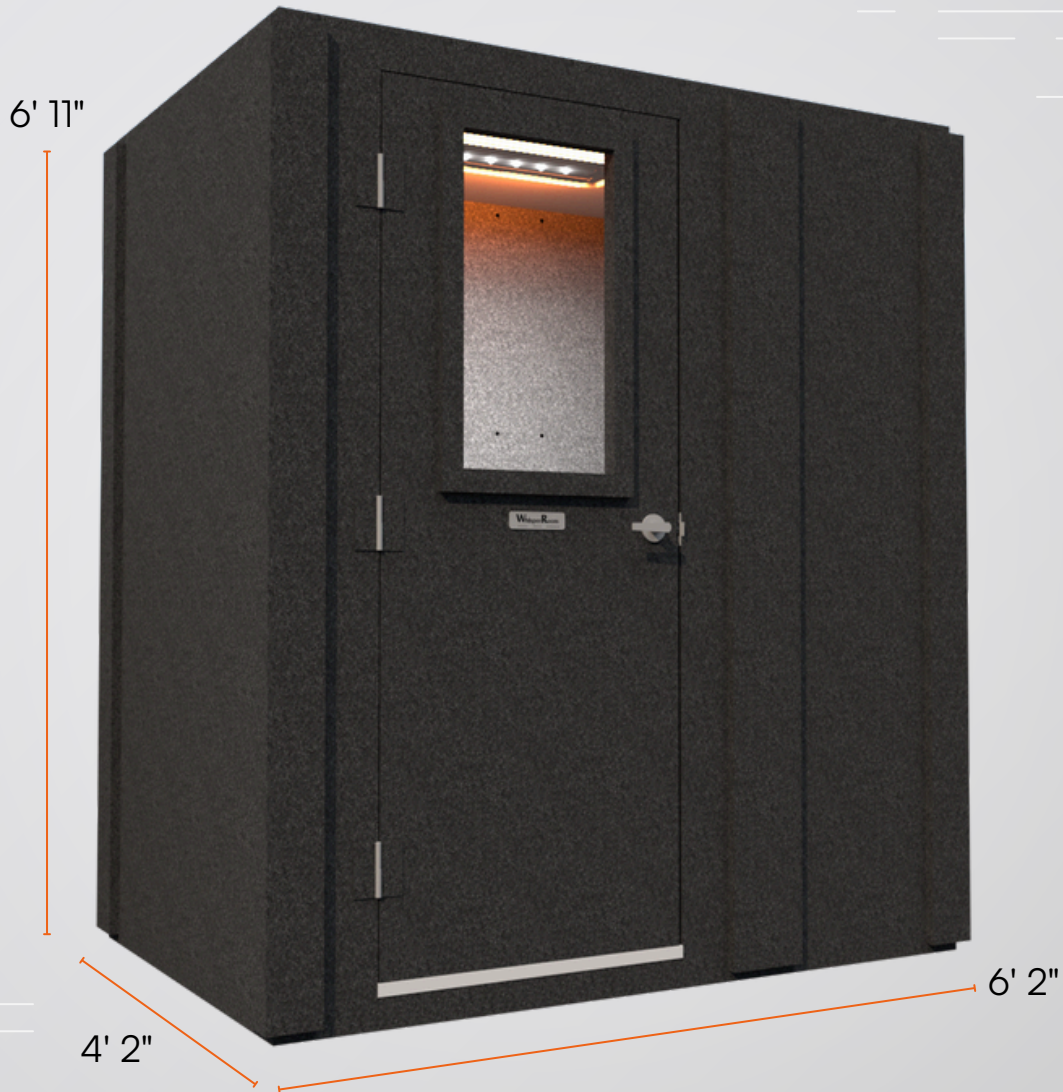

Work From Home Booth

Single-Wall Sound Booth | 4' x 6'

WhisperRoom®

Work From Home Booth

Single-Wall Sound Booth | 4' x 6'

Exterior Dimensions	4' 2" x 6' 2" x 6' 11"
Interior Dimensions	3' 10" x 5' 10" x 6' 8"
Assembled Weight	895 lbs (406 kg)
Assembly Time	~ 2.5 hours
Wall Thickness	1" MDF barrier
Wall Panel Layers	1" MDF barrier + 2" foam
Door Window Thickness	3/4"
Door Window Layers	laminated safety glass + air gap
Window Size	16" x 30"

Note: Exterior dimensions exclude 5.5" ventilation duct protrusion. Height increases by 5" with the optional caster plate.

Work From Home Booth

Single-Wall Sound Booth | 4' x 6'

Top-Down Layout & Modular Panel Configuration

All 46" wall components are interchangeable:

- Solid Wall Panels
- Wall with Ventilation
- Wall with Door
- Wall with Window (optional)

Ventilation & Clearance:

- Vent system protrudes 5.5"
- Allow 6" from host room walls
- Door swing: 30", opens outward

Work From Home Booth

Single-Wall Sound Booth | 4' x 6'

Basic Features (Included)

Ventilation system

16" x 30" door window

Cable passages (3)

Acoustic studiofoam (4)

18" LED light