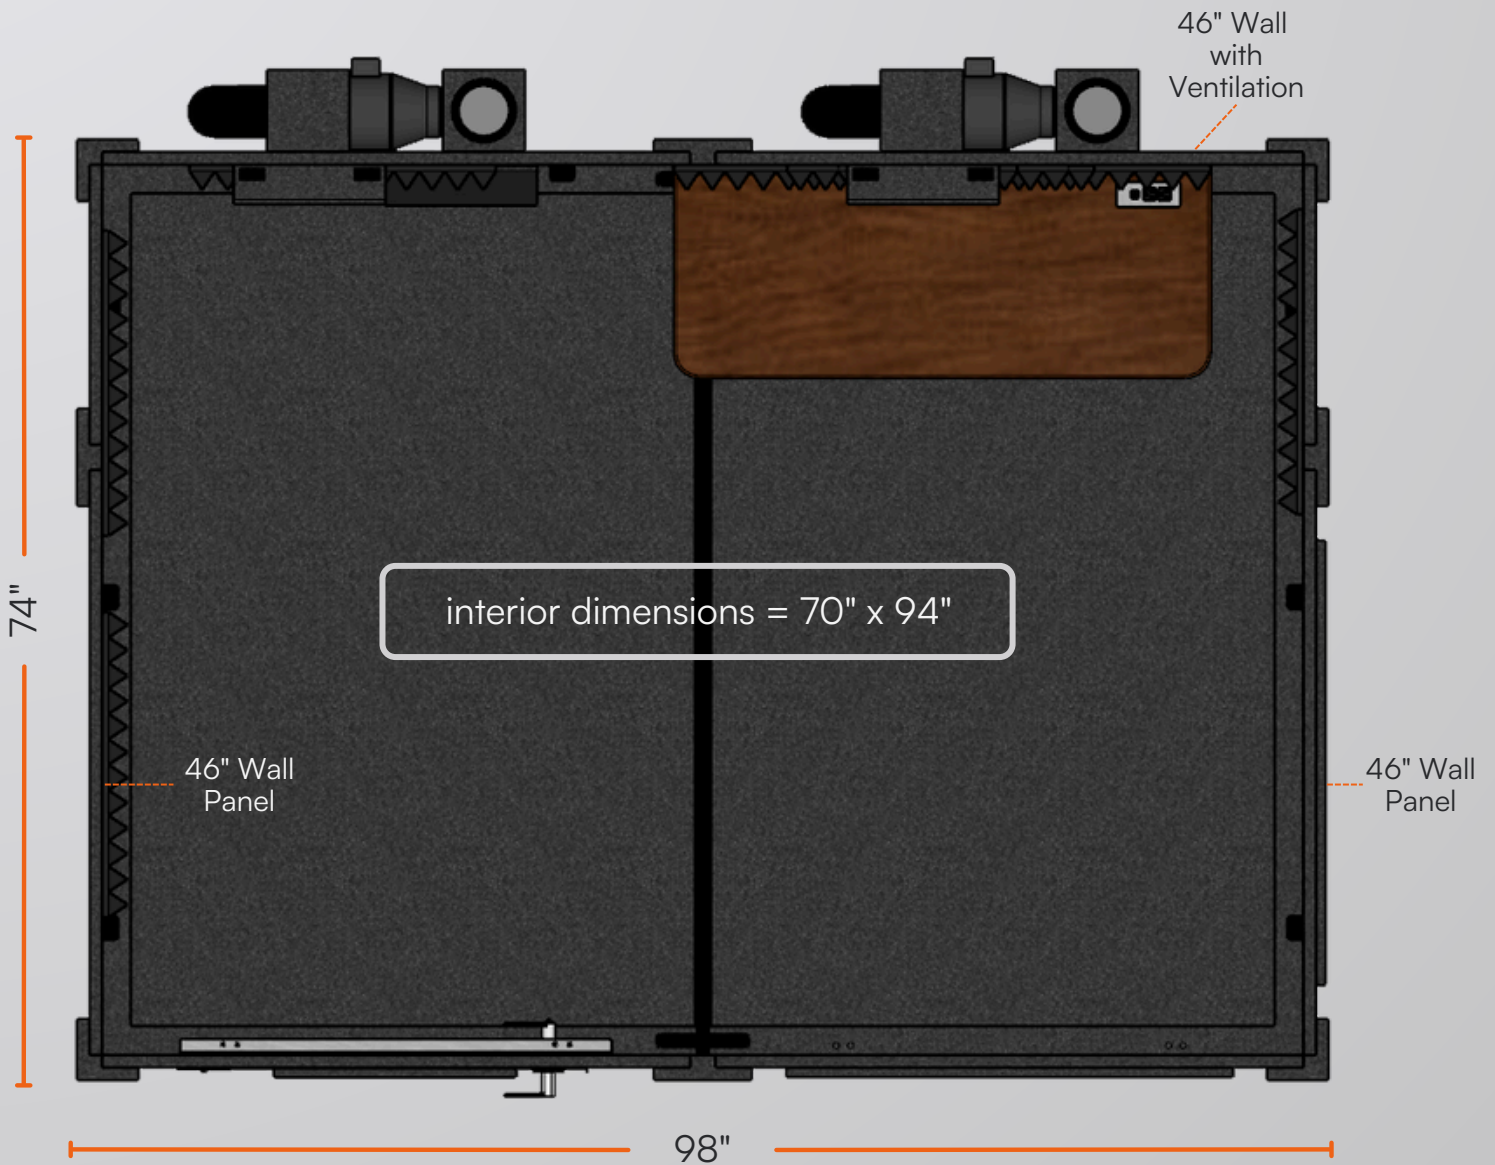

Meeting Booth

Single-Wall Sound Booth | 6' x 8'

Meeting Booth

Single-Wall Sound Booth | 6' x 8'

Exterior Dimensions	6' 2" x 8' 2" x 6' 11"
Interior Dimensions	5' 10" x 7' 10" x 6' 8"
Assembled Weight	1447 lbs (656 kg)
Assembly Time	~ 4 hours
Wall Thickness	1" MDF barrier
Wall Panel Layers	1" MDF barrier + 2" foam
Door Window Thickness	3/4"
Door Window Layers	laminated safety glass + air gap
Window Size	16" x 30"

Note: Exterior dimensions exclude 5.5" ventilation duct protrusion. Height increases by 5" with the optional caster plate.

Meeting Booth

Single-Wall Sound Booth | 6' x 8'

Top-Down Layout & Modular Panel Configuration

All 46" wall components are interchangeable:

- Solid Wall Panels
- Wall with Ventilation
- Wall with Door
- Wall with Window

Ventilation & Clearance:

- Vent system protrudes 5.5"
- Allow 6" from host room walls
- Door swing: 30", opens outward

Meeting Booth

Single-Wall Sound Booth | 6' x 8'

Basic Features (Included)

Ventilation system (2)

16" x 30" door window

Cable passages (6)

Acoustic studiofoam (5)

18" LED light