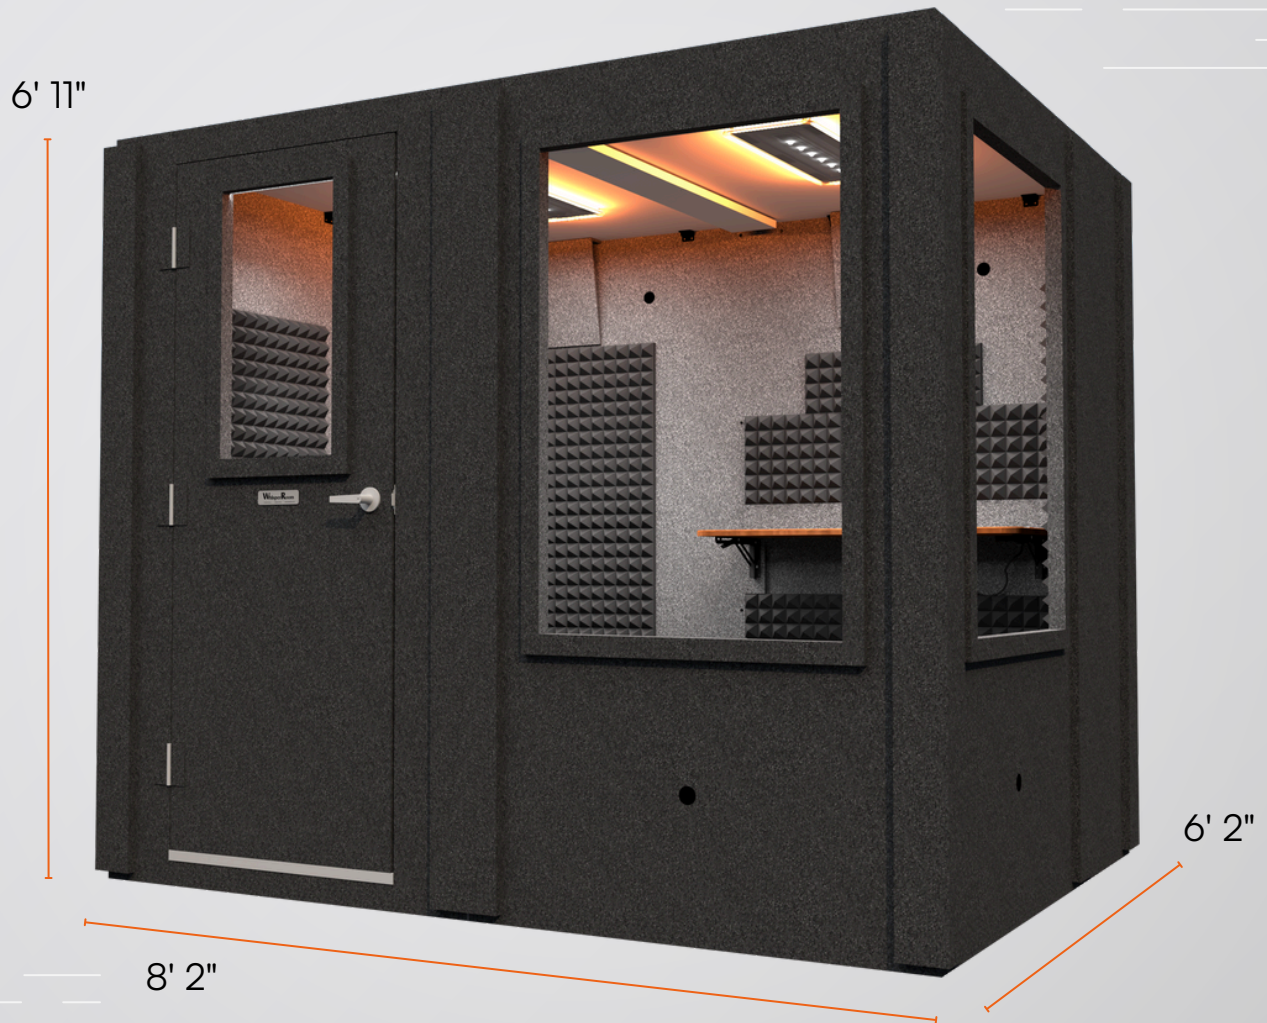

Meeting Booth

Single-Wall Sound Booth | 6' x 8'

Meeting Booth

Single-Wall Sound Booth | 6' x 8'

Exterior Dimensions	6' 2" x 8' 2" x 6' 11"
Interior Dimensions	5' 10" x 7' 10" x 6' 8"
Assembled Weight	1447 lbs (656 kg)
Assembly Time	~ 4 hours
Wall Thickness	1" MDF barrier
Wall Panel Layers	1" MDF barrier + 2" foam
Door Window Thickness	3/4"
Door Window Layers	laminated safety glass + air gap
Window Size	16" x 30"

Note: Exterior dimensions exclude 5.5" ventilation duct protrusion. Height increases by 5" with the optional caster plate.

Meeting Booth

Single-Wall Sound Booth | 6' x 8'

Top-Down Layout & Modular Panel Configuration

All 46" wall components are interchangeable:

- Solid Wall Panels
- Wall with Ventilation
- Wall with Door
- Wall with Window

Ventilation & Clearance:

- Vent system protrudes 5.5"
- Allow 6" from host room walls
- Door swing: 30", opens outward

Meeting Booth

Single-Wall Sound Booth | 6' x 8'

Basic Features (Included)

Ventilation system (2)

16" x 30" door window

Cable passages (6)

Acoustic studiofoam (5)

18" LED light