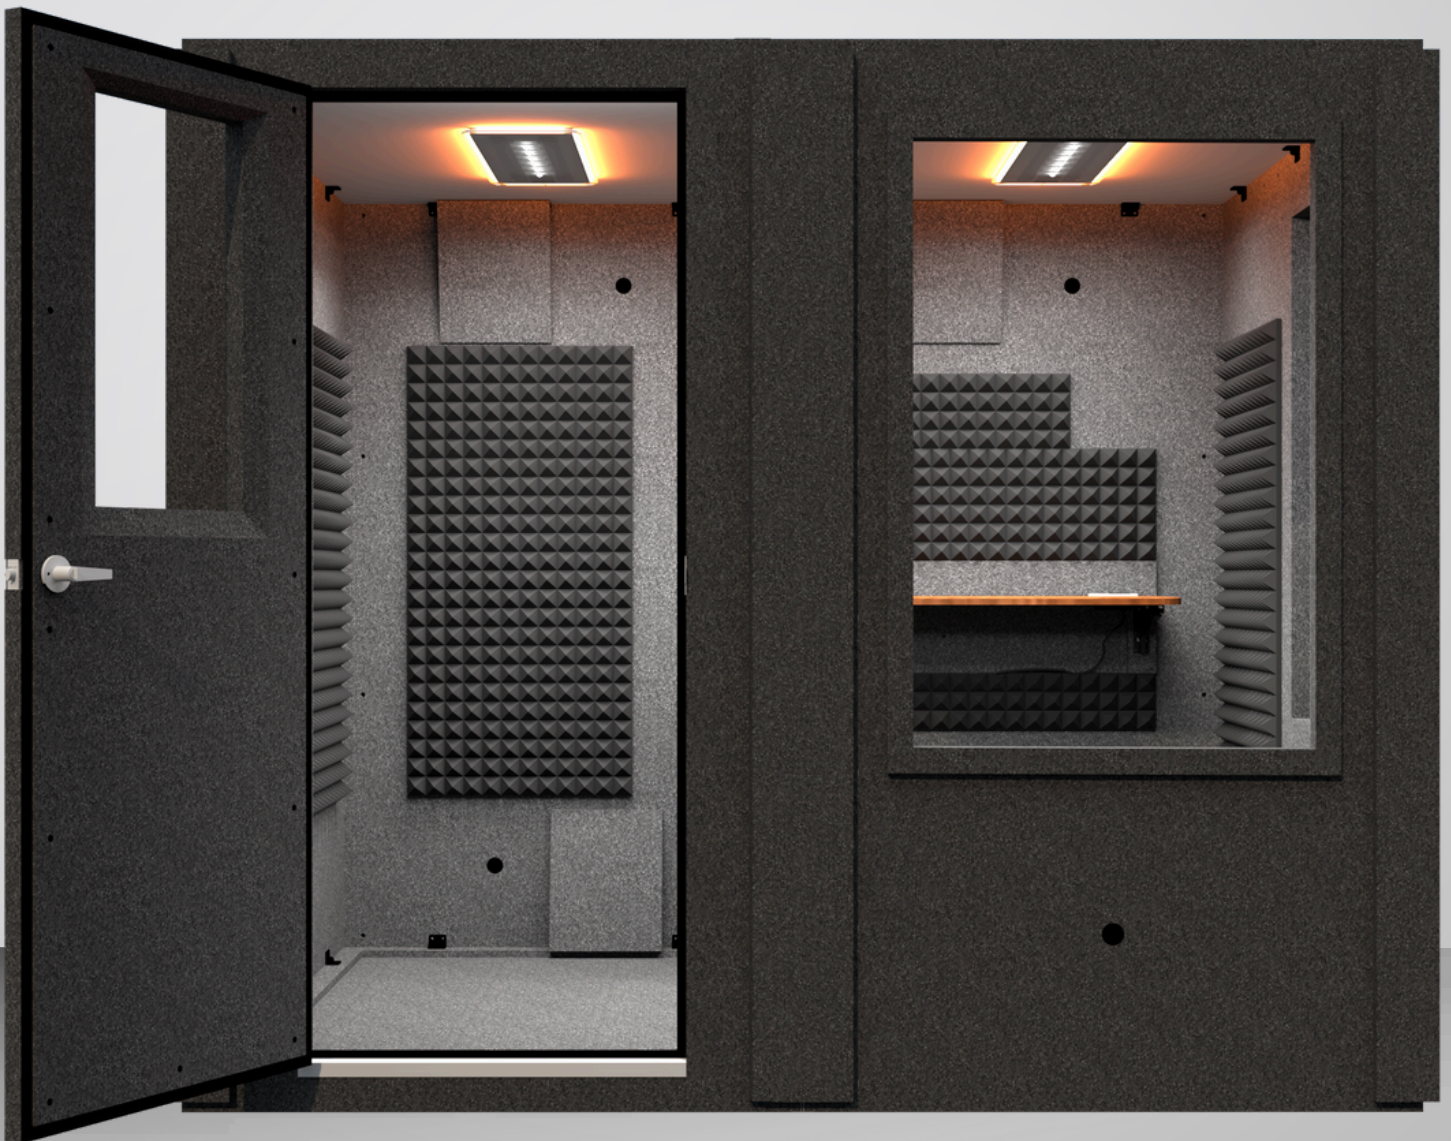

Meeting Booth

Single-Wall Sound Booth | 6' x 8'

Meeting Booth

Single-Wall Sound Booth | 6' x 8'

Exterior Dimensions	6' 2" x 8' 2" x 6' 11"
Interior Dimensions	5' 10" x 7' 10" x 6' 8"
Assembled Weight	1447 lbs (656 kg)
Assembly Time	~ 4 hours
Wall Thickness	1" MDF barrier
Wall Panel Layers	1" MDF barrier + 2" foam
Door Window Thickness	3/4"
Door Window Layers	laminated safety glass + air gap
Window Size	16" x 30"

Note: Exterior dimensions exclude 5.5" ventilation duct protrusion. Height increases by 5" with the optional caster plate.

Meeting Booth

Single-Wall Sound Booth | 6' x 8'

Top-Down Layout & Modular Panel Configuration

All 46" wall components are interchangeable:

- Solid Wall Panels
- Wall with Ventilation
- Wall with Door
- Wall with Window

Ventilation & Clearance:

- Vent system protrudes 5.5"
- Allow 6" from host room walls
- Door swing: 30", opens outward

Meeting Booth

Single-Wall Sound Booth | 6' x 8'

Basic Features (Included)

Ventilation system (2)

16" x 30" door window

Cable passages (6)

Acoustic studiofoam (5)

18" LED light