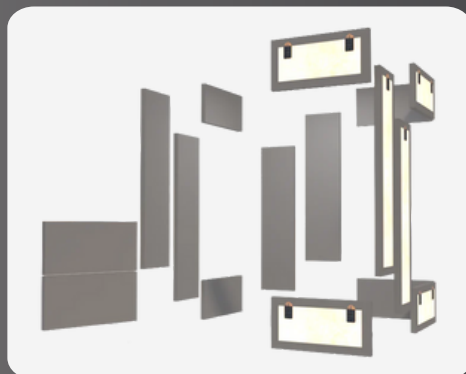

Acoustic package