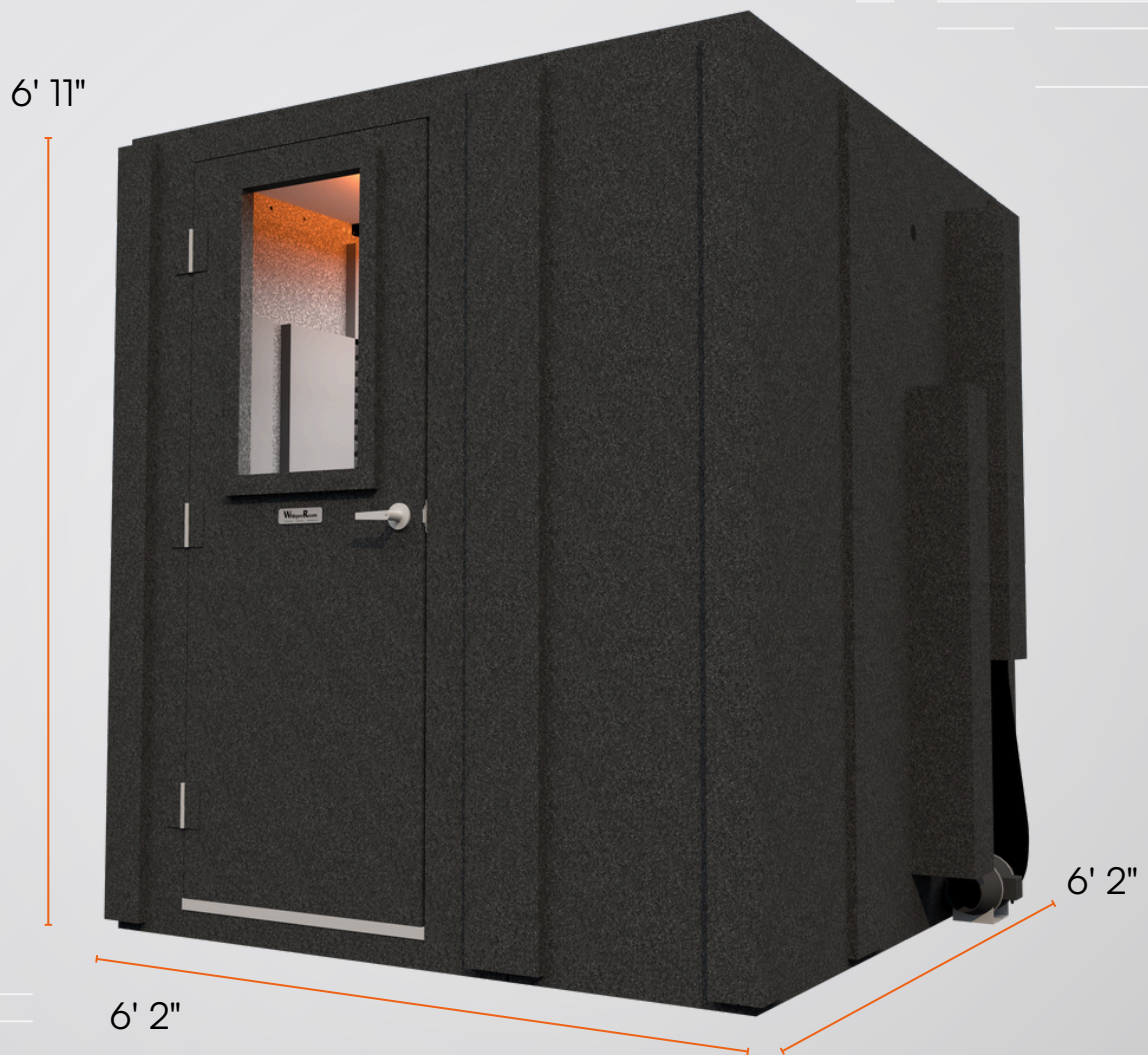

Practice Basic

Single-Wall Sound Booth | 6' x 6'

Practice Basic

Single-Wall Sound Booth | 6' x 6'

Exterior Dimensions	6' 2" x 6' 2" x 6' 11"
Interior Dimensions	5' 10" x 5' 10" x 6' 8"
Assembled Weight	1188 lbs (539 kg)
Assembly Time	~ 3.5 hours
Wall Thickness	1" MDF barrier
Wall Panel Layers	1" MDF barrier + 2" foam
Door Window Thickness	3/4"
Door Window Layers	laminated safety glass + air gap
Window Size	16" x 30"

Note: Exterior dimensions exclude 5.5" ventilation duct protrusion. Height increases by 5" with the optional caster plate.

Practice Basic

Single-Wall Sound Booth | 6' x 6'

Top-Down Layout & Modular Panel Configuration

All 46" wall components are interchangeable:

- Solid Wall Panels
- Wall with Ventilation
- Wall with Door
- Wall with Window (optional)

Ventilation & Clearance:

- Vent system protrudes 5.5"
- Allow 6" from host room walls
- Door swing: 30", opens outward

Practice Basic

Single-Wall Sound Booth | 6' x 6'

Basic Features (Included)

Ventilation systems (2)

16" x 30" door window

Cable passages (4)

Acoustic studiofoam (4)

18" LED light