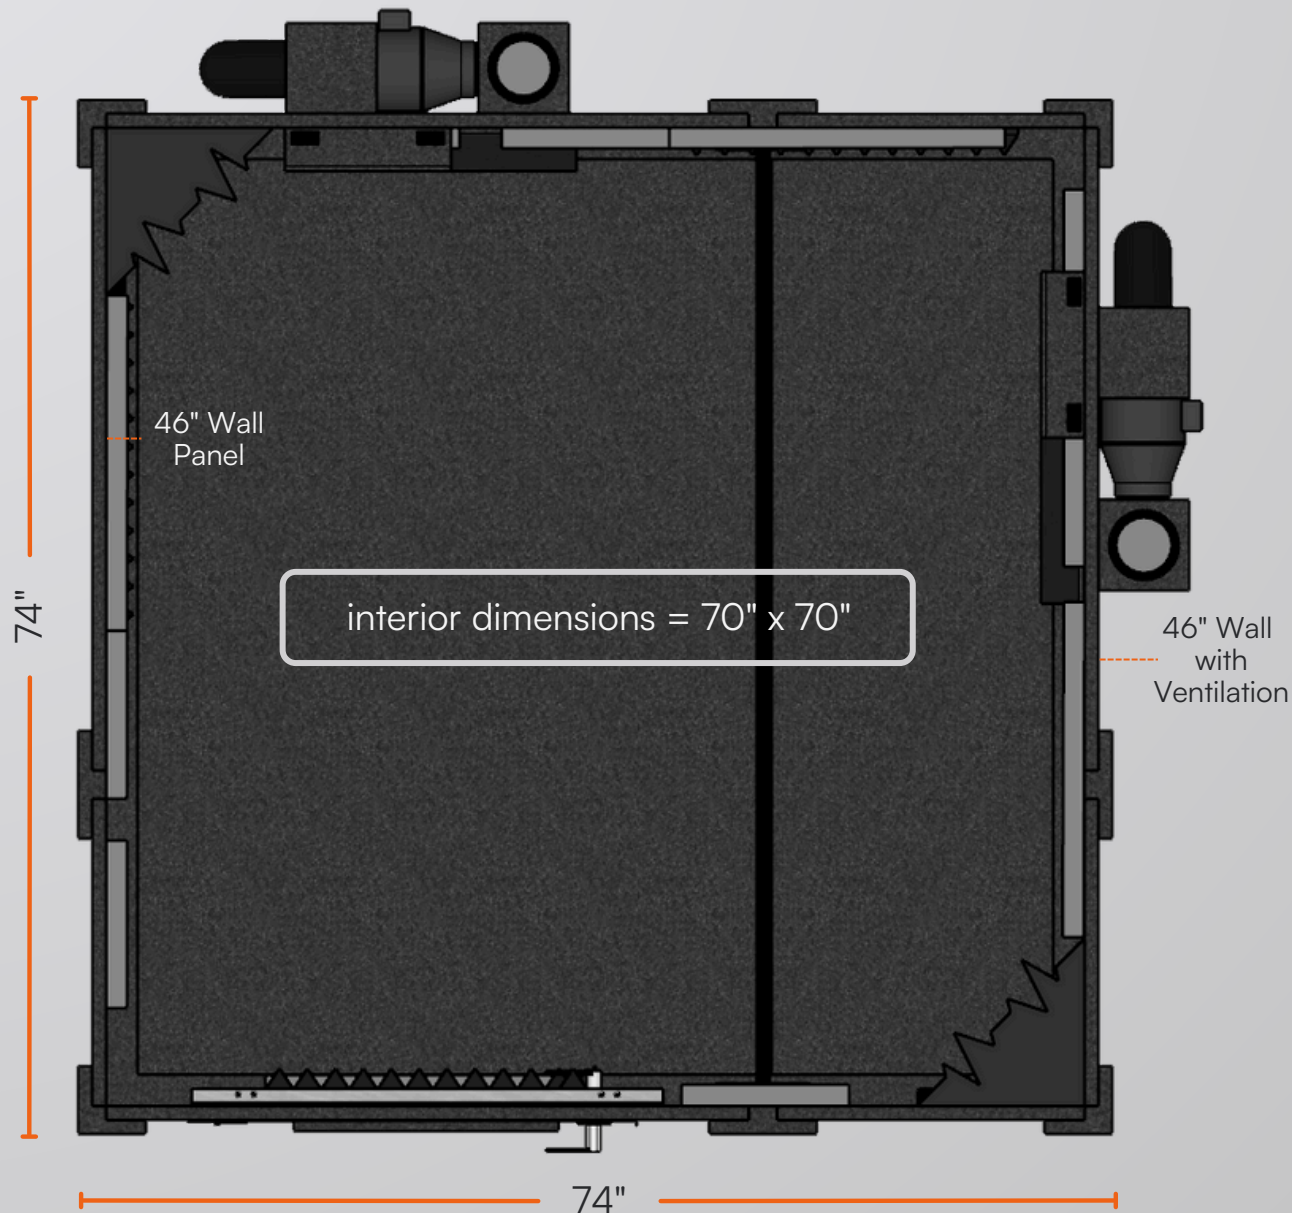

Practice Basic

Single-Wall Sound Booth | 6' x 6'

Practice Basic

Single-Wall Sound Booth | 6' x 6'

Exterior Dimensions	6' 2" x 6' 2" x 6' 11"
Interior Dimensions	5' 10" x 5' 10" x 6' 8"
Assembled Weight	1188 lbs (539 kg)
Assembly Time	~ 3.5 hours
Wall Thickness	1" MDF barrier
Wall Panel Layers	1" MDF barrier + 2" foam
Door Window Thickness	3/4"
Door Window Layers	laminated safety glass + air gap
Window Size	16" x 30"

Note: Exterior dimensions exclude 5.5" ventilation duct protrusion. Height increases by 5" with the optional caster plate.

Practice Basic

Single-Wall Sound Booth | 6' x 6'

Top-Down Layout & Modular Panel Configuration

All 46" wall components are interchangeable:

- Solid Wall Panels
- Wall with Ventilation
- Wall with Door
- Wall with Window (optional)

Ventilation & Clearance:

- Vent system protrudes 5.5"
- Allow 6" from host room walls
- Door swing: 30", opens outward

Practice Basic

Single-Wall Sound Booth | 6' x 6'

Basic Features (Included)

Ventilation systems (2)

16" x 30" door window

Cable passages (4)

Acoustic studiofoam (4)

18" LED light