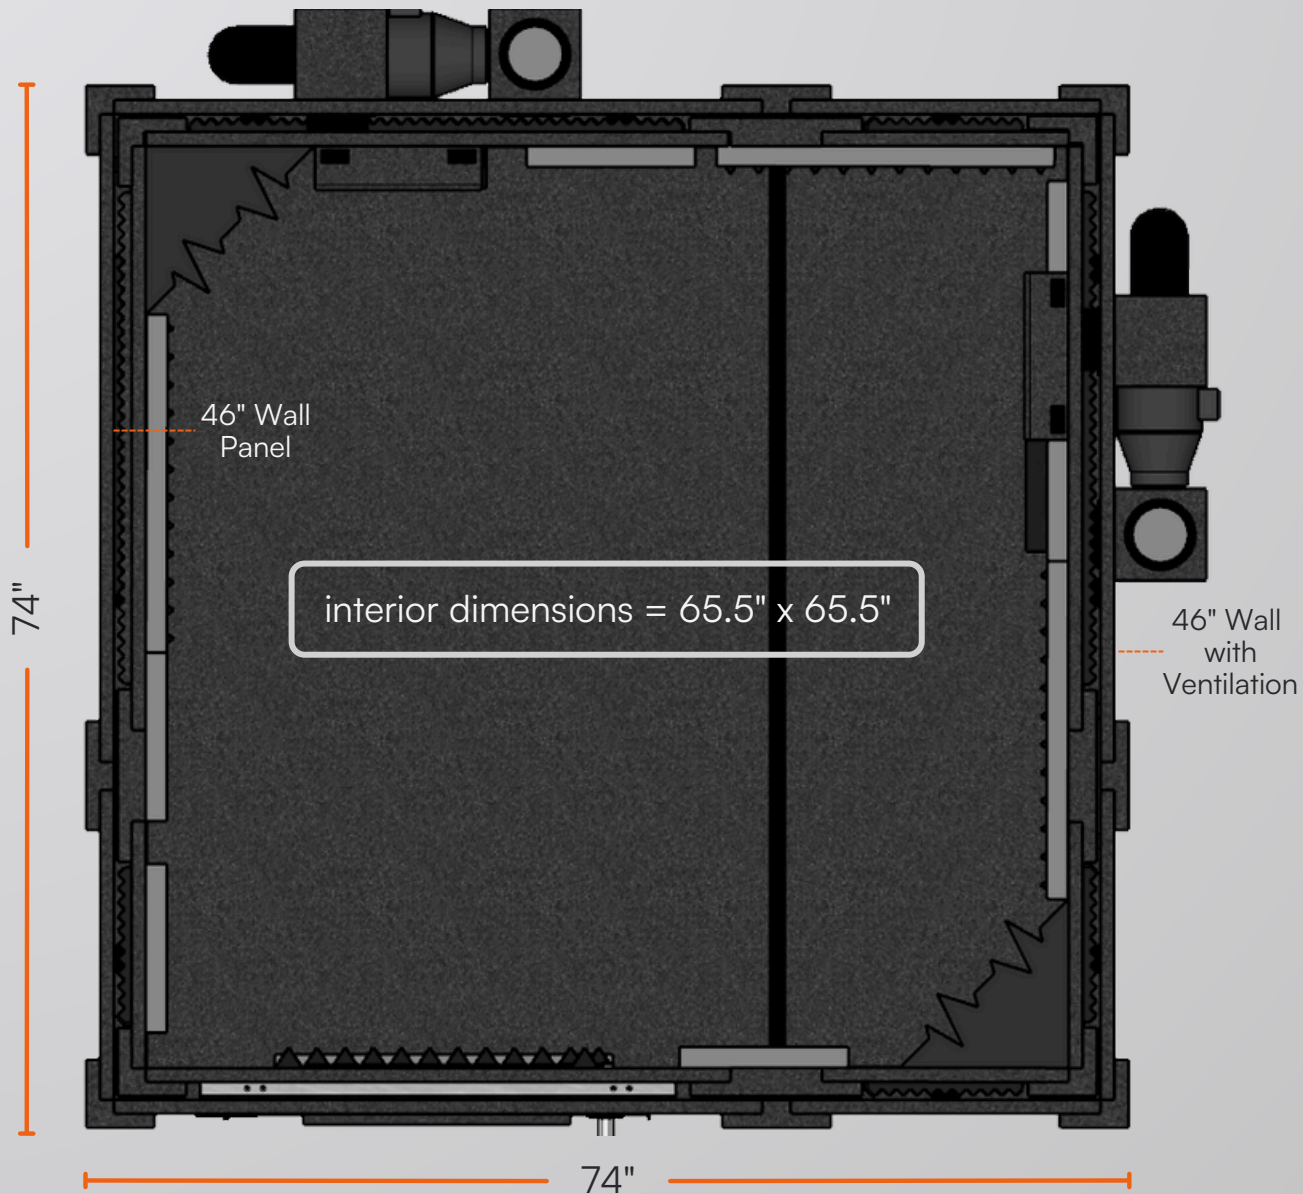

Practice Deluxe

Double-Wall Sound Booth | 6' x 6'

WhisperRoom®

Practice Deluxe

Double-Wall Sound Booth | 6' x 6'

Exterior Dimensions	6' 2" x 6' 2" x 7' 1"
Interior Dimensions	5' 5.5" x 5' 5.5" x 6' 8"
Assembled Weight	2035 lbs (923 kg)
Assembly Time	~ 3 hours
Wall Thickness	1" MDF barrier + 1.25" air gap + 1" MDF barrier
Wall Panel Layers	Two 1" MDF barriers + 1.25" air gap + 2" foam
Door Window Thickness	3 1/8"
Door Window Layers	Dual laminated glass sets with central air gap
Window Size	16" x 30"

Note: Exterior dimensions exclude 5.5" ventilation duct protrusion. Height increases by 5" with the optional caster plate.

Practice **Deluxe**

Double-Wall Sound Booth | 6' x 6'

Top-Down Layout & Modular Panel Configuration

All 46" wall components are interchangeable:

- Solid Wall Panels
- Wall with Ventilation
- Wall with Door
- Wall with Window (optional)

Ventilation & Clearance:

- Vent system protrudes 5.5"
- Allow 6" from host room walls
- Door swing: 30", opens outward

Practice Deluxe

Double-Wall Sound Booth | 6' x 6'

Basic Features (Included)

Ventilation systems (2)

16" x 30" door window

Cable passages (4)

Acoustic studiofoam (4)

18" LED light