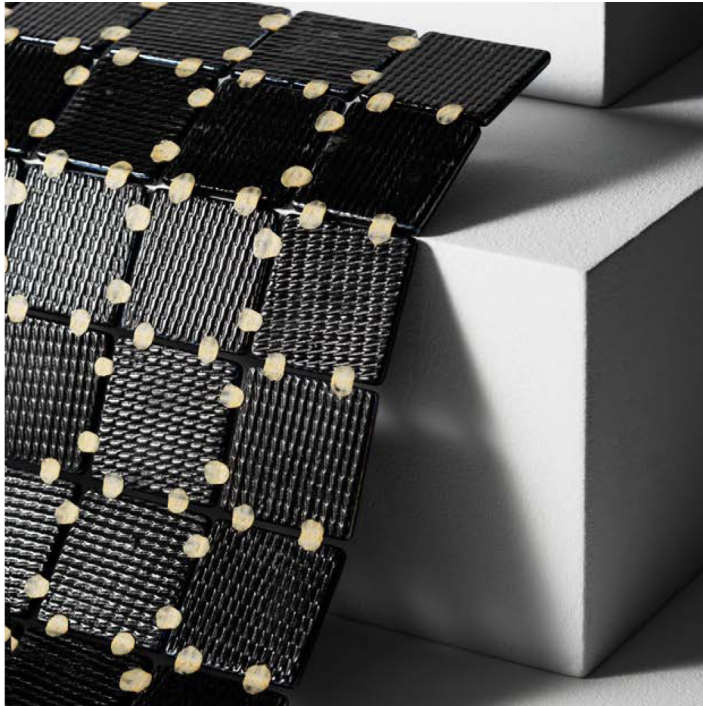

## Product Description

Made in Spain from 100% recycled glass, our glass mosaics are fired and manufactured into sheet formats suitable for wall and floor applications, including fully submerged conditions. They are ideal for both interior and exterior areas such as paving, swimming pools, wet zones, terraces, homes, hotels, and offices. Suitable for medium to high foot traffic, they are compatible with saline chlorination systems and resistant to standard chemical cleaning agents. For enhanced slip resistance, the use of SAFE (anti-slip) references is recommended. For adhesive, grout, and final cleaning recommendations, please contact Europe Imports. Installation guidelines are available on our website and included with product delivery.

# Jointpoint System

Managable, adaptable, easy cut, visual control

Over 92% of adhesion area available

Surpasses requirements of AS 3958

JointPoint is inert and will not swell

Controlled placement and joints