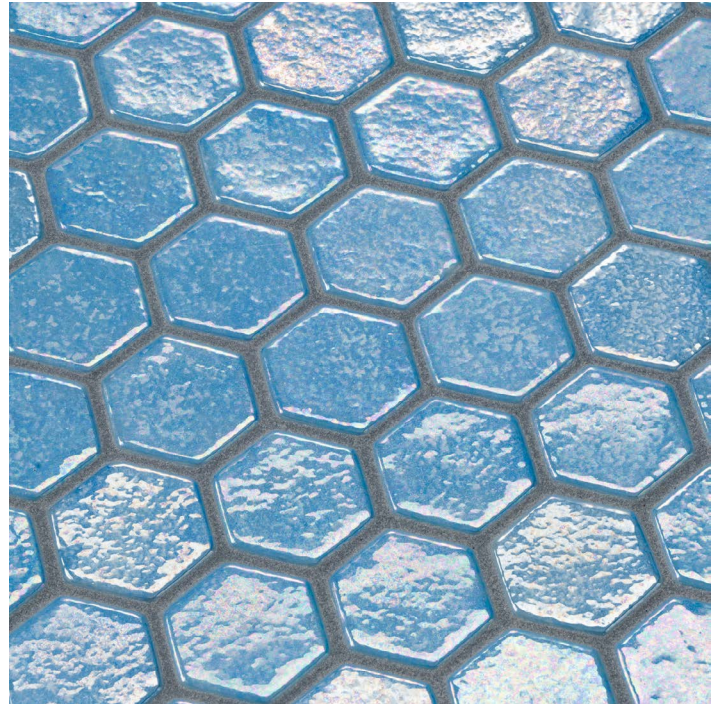

## Product Description

Made in Spain from 100% recycled glass, our glass mosaics are fired and manufactured into sheet formats suitable for wall and floor applications, including fully submerged conditions. They are ideal for both interior and exterior areas such as paving, swimming pools, wet zones, terraces, homes, hotels, and offices. Suitable for medium to high foot traffic, they are compatible with saline chlorination systems and resistant to standard chemical cleaning agents. For enhanced slip resistance, the use of SAFE (anti-slip) references is recommended. This mosaic is also available in the Safe Step system—an extremely safe, non-coarse finish designed to be as safe to walk on as pavement. For adhesive, grout, and final cleaning recommendations, please contact Europe Imports. Installation guidelines are available on our website and included with product delivery.