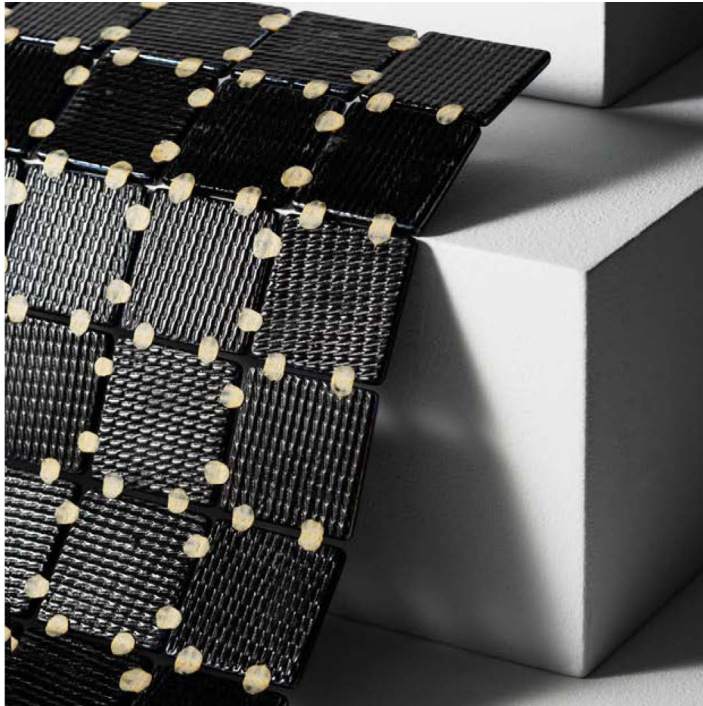

## Product Description

Made in Spain from 100% recycled glass, our glass mosaics are fired and manufactured into sheet formats suitable for wall and floor applications, including fully submerged conditions. They are ideal for both interior and exterior areas such as paving, swimming pools, wet zones, terraces, homes, hotels, and offices. Suitable for medium to high foot traffic, they are compatible with saline chlorination systems and resistant to standard chemical cleaning agents. For enhanced slip resistance, the use of SAFE (anti-slip) references is recommended. This mosaic is also available in the Safe Step system—an extremely safe, non-coarse finish designed to be as safe to walk on as pavement. For adhesive, grout, and final cleaning recommendations, please contact Europe Imports. Installation guidelines are available on our website and included with product delivery.

# Jointpoint System

Managable, adaptable, easy cut, visual control

Over 92% of adhesion area available

Surpasses requirements of AS 3958

JointPoint is inert and will not swell

Controlled placement and joints