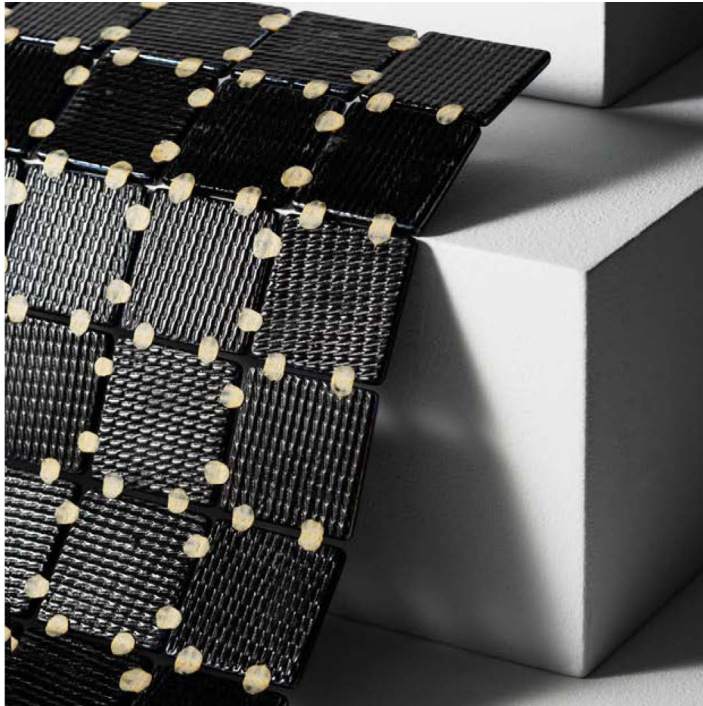

22-B

NIEBLA COLLECTION

Product Description

Made in Spain from 100% recycled glass, our glass mosaics are fired and manufactured into sheet formats suitable for wall and floor applications, including fully submerged conditions. They are ideal for both interior and exterior areas such as paving, swimming pools, wet zones, terraces, homes, hotels, and offices. Suitable for medium to high foot traffic, they are compatible with saline chlorination systems and resistant to standard chemical cleaning agents. For enhanced slip resistance, the use of SAFE (anti-slip) references is recommended. This mosaic is also available in the Safe Step system—an extremely safe, non-coarse finish designed to be as safe to walk on as pavement. For adhesive, grout, and final cleaning recommendations, please contact Europe Imports. Installation guidelines are available on our website and included with product delivery.

Available formats & finishes

Jointpoint System

Managable, adaptable, easy cut, visual control

Over 92% of adhesion area available

Surpasses requirements of AS 3958

JointPoint is inert and will not swell

Controlled placement and joints