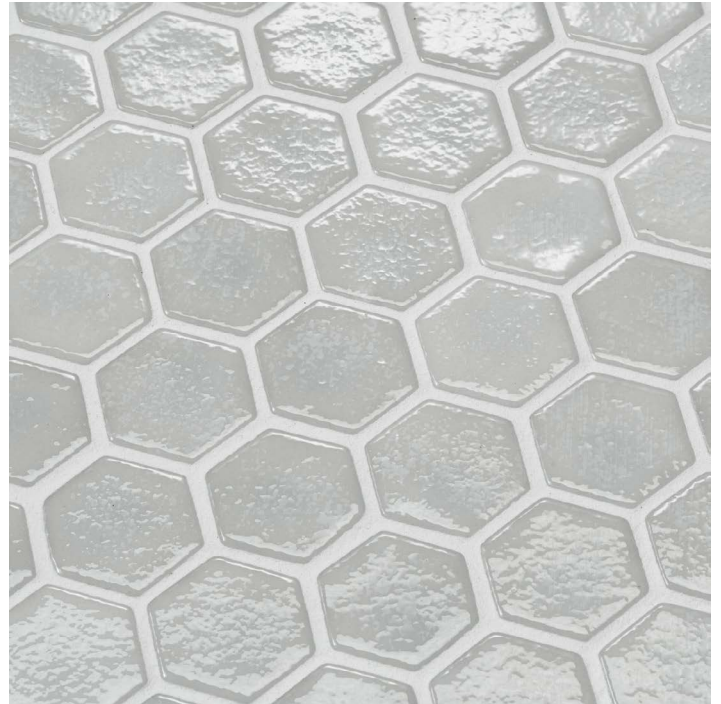

22-B

NIEBLA COLLECTION

Product Description

Made in Spain from 100% recycled glass, our glass mosaics are fired and manufactured into sheet formats suitable for wall and floor applications, including fully submerged conditions. They are ideal for both interior and exterior areas such as paving, swimming pools, wet zones, terraces, homes, hotels, and offices. Suitable for medium to high foot traffic, they are compatible with saline chlorination systems and resistant to standard chemical cleaning agents. For enhanced slip resistance, the use of SAFE (anti-slip) references is recommended. This mosaic is also available in the Safe Step system—an extremely safe, non-coarse finish designed to be as safe to walk on as pavement. For adhesive, grout, and final cleaning recommendations, please contact Europe Imports. Installation guidelines are available on our website and included with product delivery.

Available formats & finishes

Jointpoint System

Managable, adaptable, easy cut, visual control

Over 92% of adhesion area available

Surpasses requirements of AS 3958

JointPoint is inert and will not swell

Controlled placement and joints