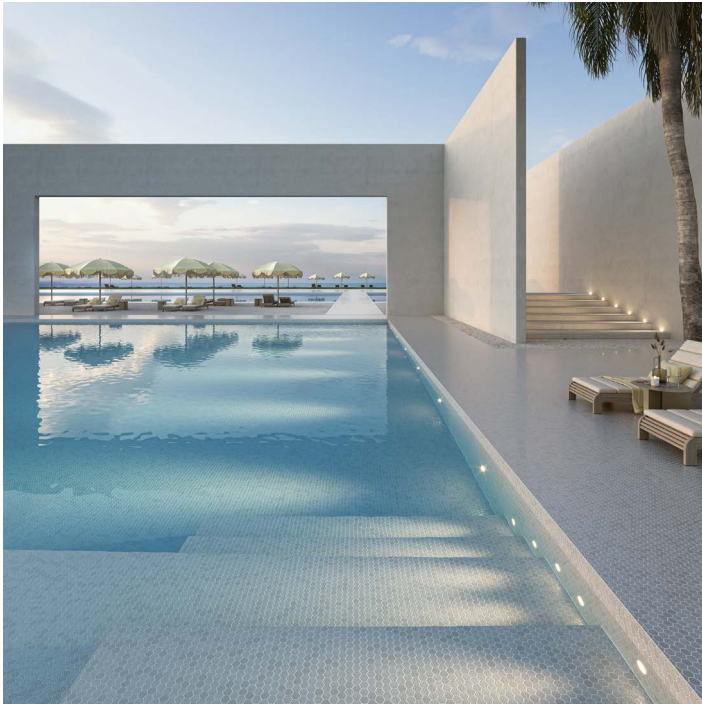

22-B

NIEBLA COLLECTION

Product Description

Made in Spain from 100% recycled glass, our glass mosaics are fired and manufactured into sheet formats suitable for wall and floor applications, including fully submerged conditions. They are ideal for both interior and exterior areas such as paving, swimming pools, wet zones, terraces, homes, hotels, and offices. Suitable for medium to high foot traffic, they are compatible with saline chlorination systems and resistant to standard chemical cleaning agents. For enhanced slip resistance, the use of SAFE (anti-slip) references is recommended. This mosaic is also available in the Safe Step system—an extremely safe, non-coarse finish designed to be as safe to walk on as pavement. For adhesive, grout, and final cleaning recommendations, please contact Europe Imports. Installation guidelines are available on our website and included with product delivery.