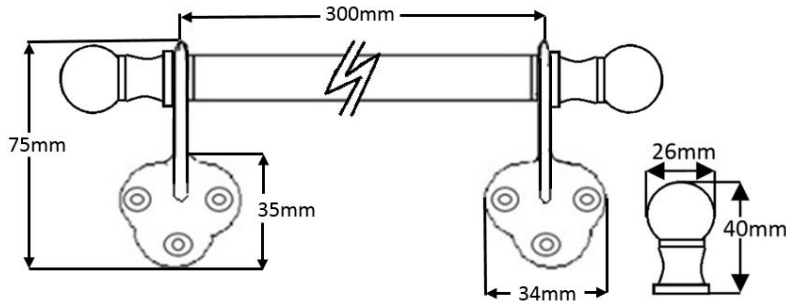

# Sash Lifts and Eyes

Traditional					
Hardware					
<b>DIRECT</b>					

### THD203B Victorian Sash Bar 300mm with Brass Ball Ends

**THD203B**

## Specification

Material : Cast Brass  
 Weight : 483grams inc screws  
 Size Between the Feet : 300mm  
 Overall Length : 380mm  
 Height of Product : 75mm  
 Size of the Feet : 34mm x 35mm  
 Sold as : Each  
 With Screws : 6 no. 3/4" x 4 E.B.  
 Steel Raised Countersunk  
 Slotted W/S  
 Inner Box Quantity : 2  
 Outer Box Quantity : 20