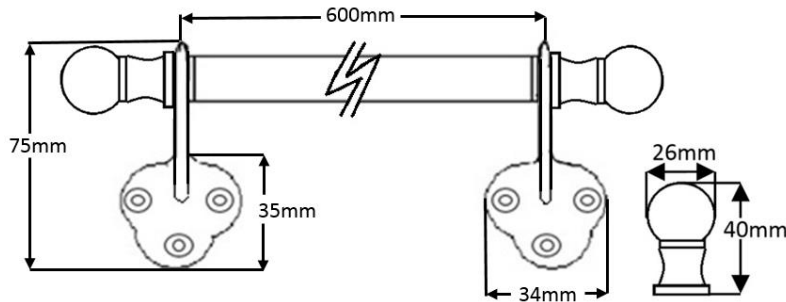

# Sash Lifts and Eyes

Traditional					
Hardware					
<b>DIRECT</b>					

### THD214B Victorian Sash Bar 600mm with Brass Ball Ends

**THD214B**

## Specification

Material : Cast Brass  
 Weight : 672 grams inc screws  
 Size Between the Feet : 600mm  
 Overall Length : 680mm  
 Height of Product : 75mm  
 Size of the Feet : 34mm x 35mm  
 Sold as : Each  
 With Screws : 6 no. 3/4" x 4 E.B.  
 Steel Raised Countersunk  
 Slotted W/S  
 Inner Box Quantity : 2  
 Outer Box Quantity : 20