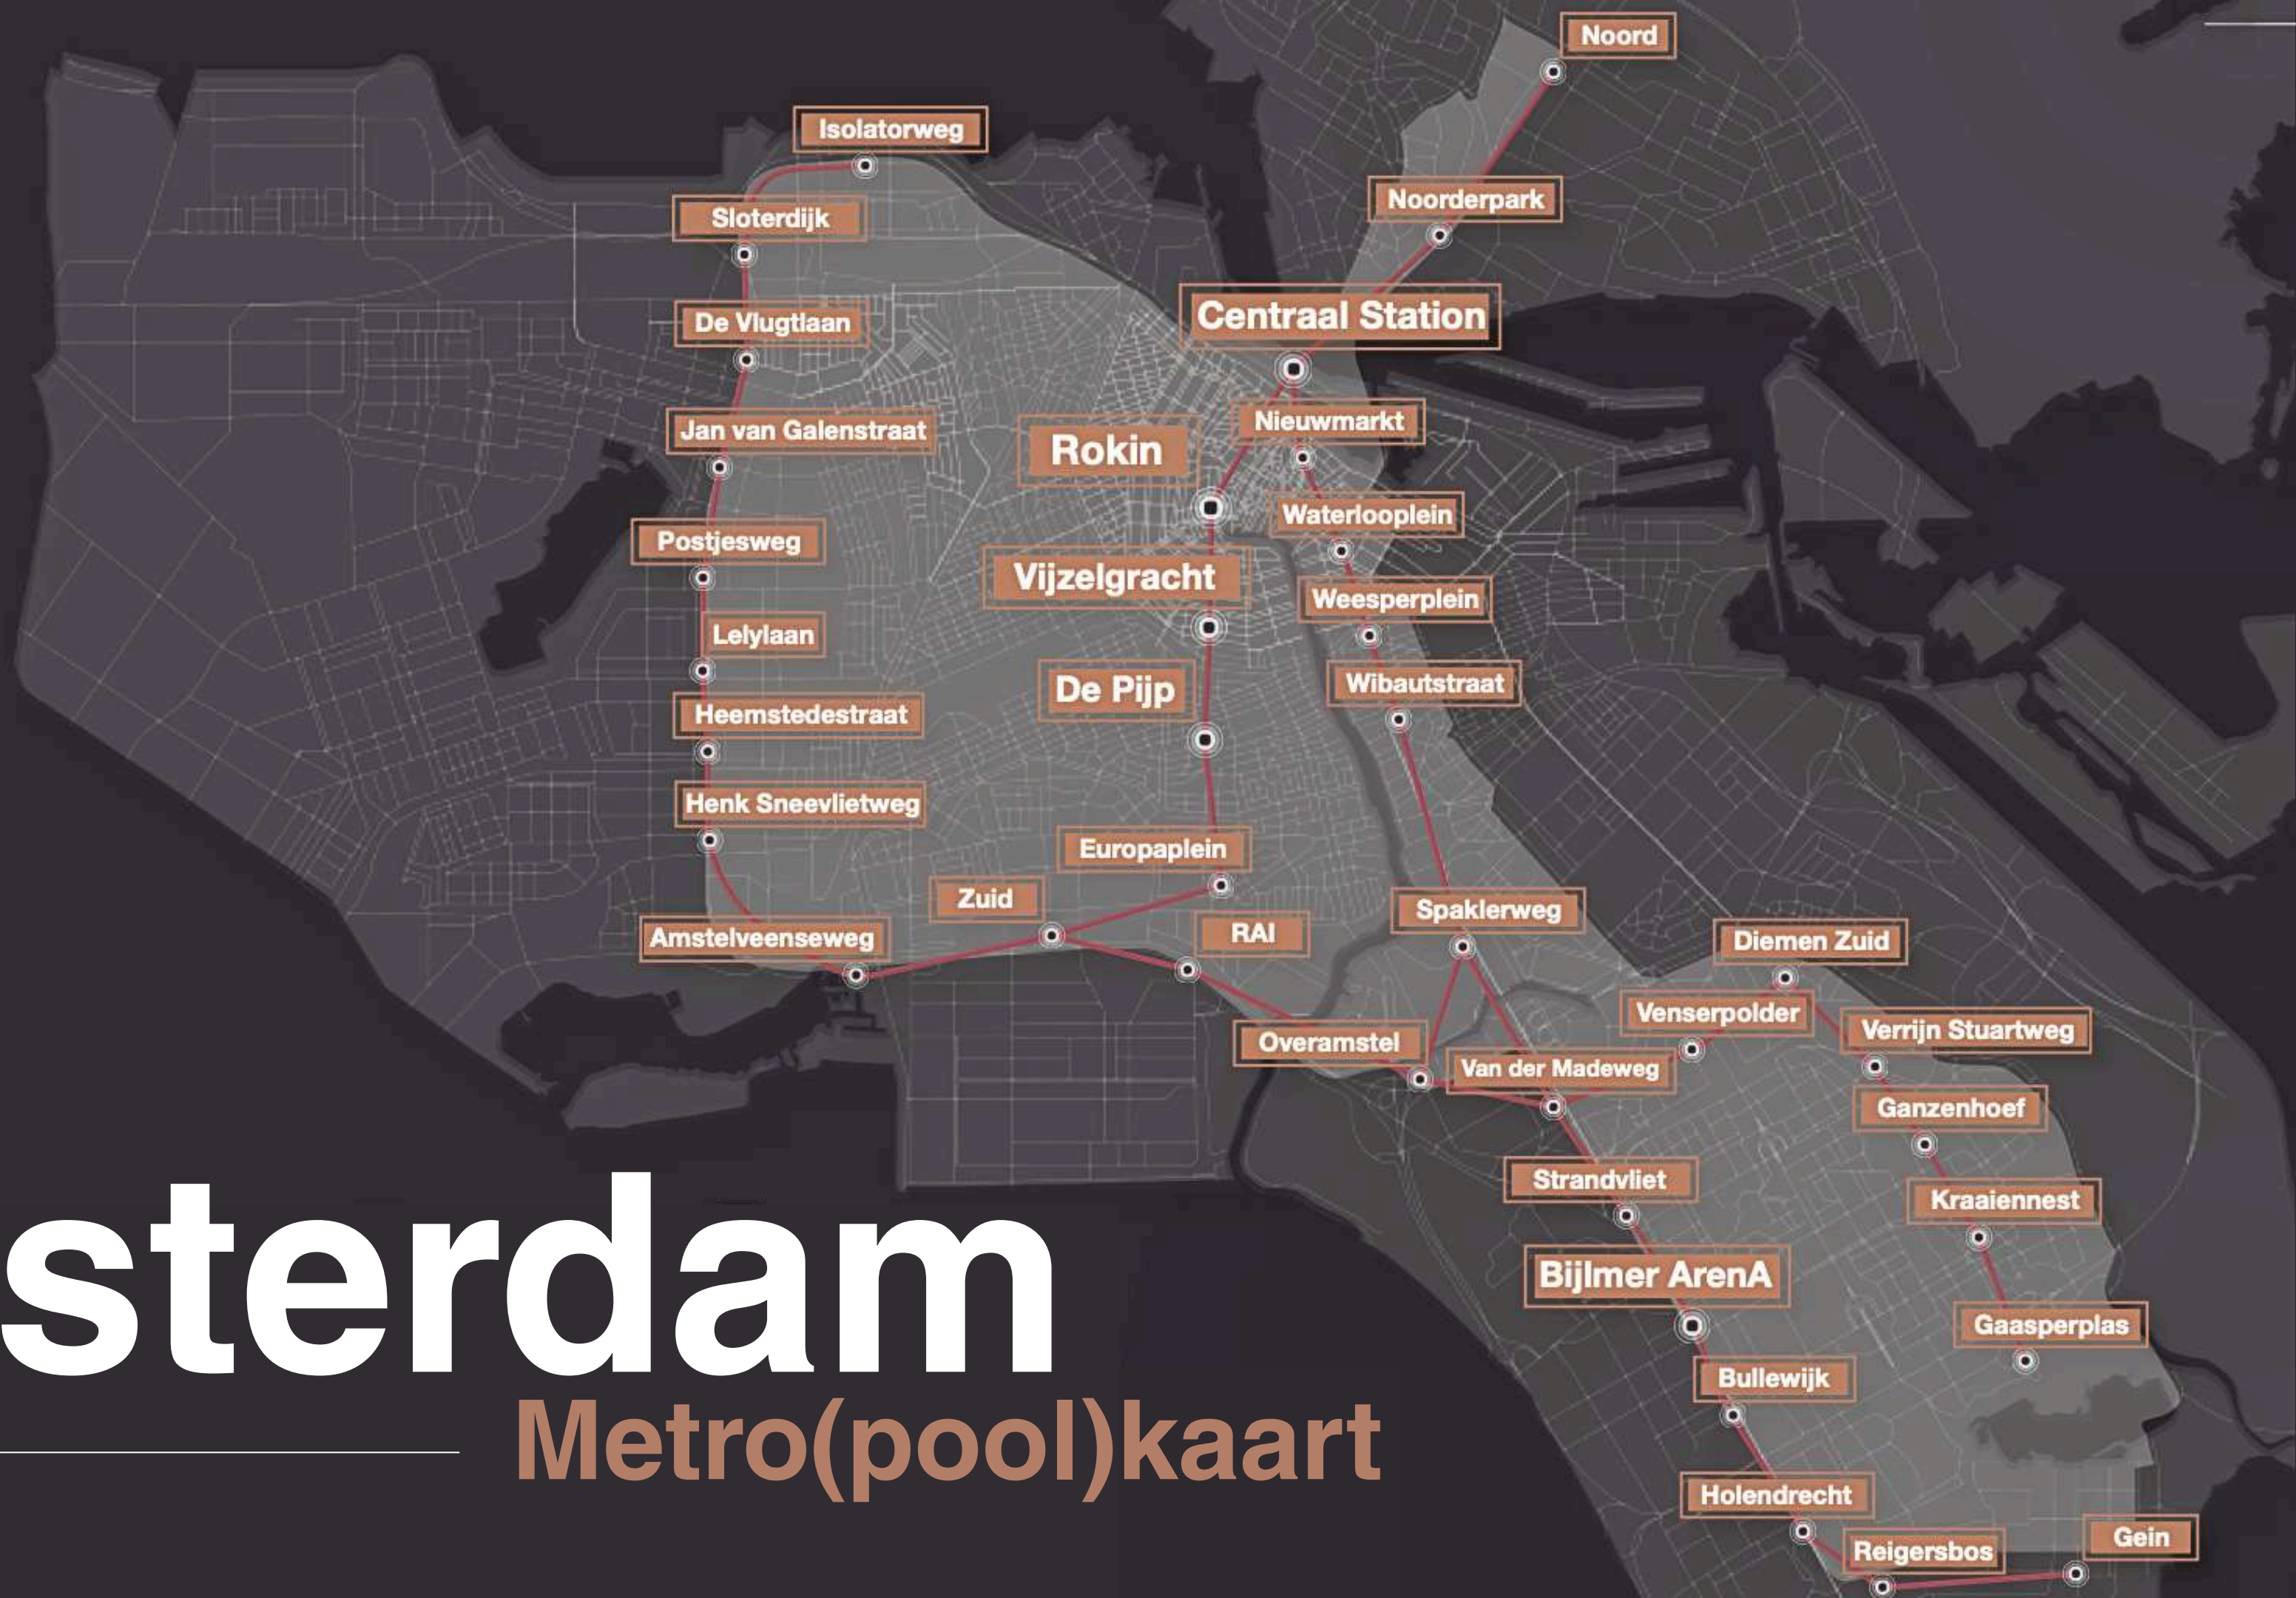

Amsterdam

Metro(pool)kaart