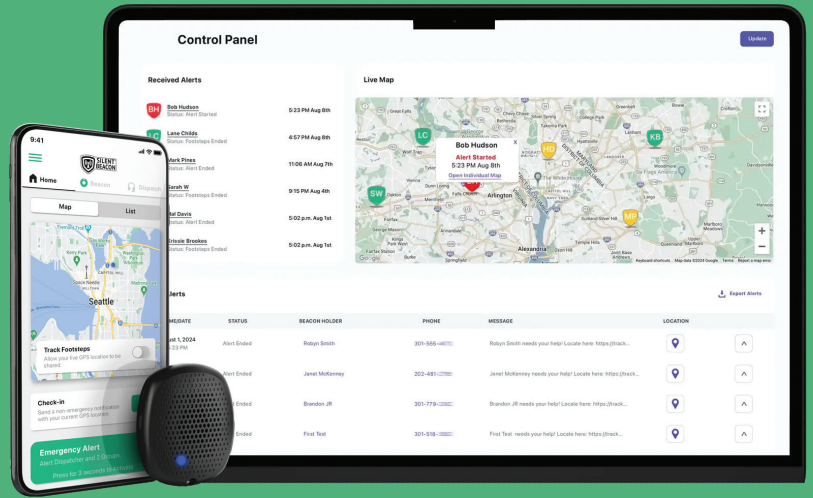

## Safety Solutions for Teams Working Anywhere

Silent Beacon delivers an end-to-end safety platform that empowers your workforce, streamlines emergency response, and supports compliance, all without complex infrastructure.

**"The Silent Beacon 2.0 has significantly enhanced our security protocols in the field, providing our staff with peace of mind."**

Tony, Risk Management  
City of Kelowna, BC

**Wearable Panic Button**  
Two-way communication, one-touch 911 calling, six alert modes

**Not Restricted to Four Walls**  
Goes with you wherever you work: on-site, remote, or in the field

**Multi-Channel Notifications**  
Send voice, text and email notifications workforce-wide

**Cloud Compliance Dashboard**  
Real-time monitoring, user management, alert history and reporting