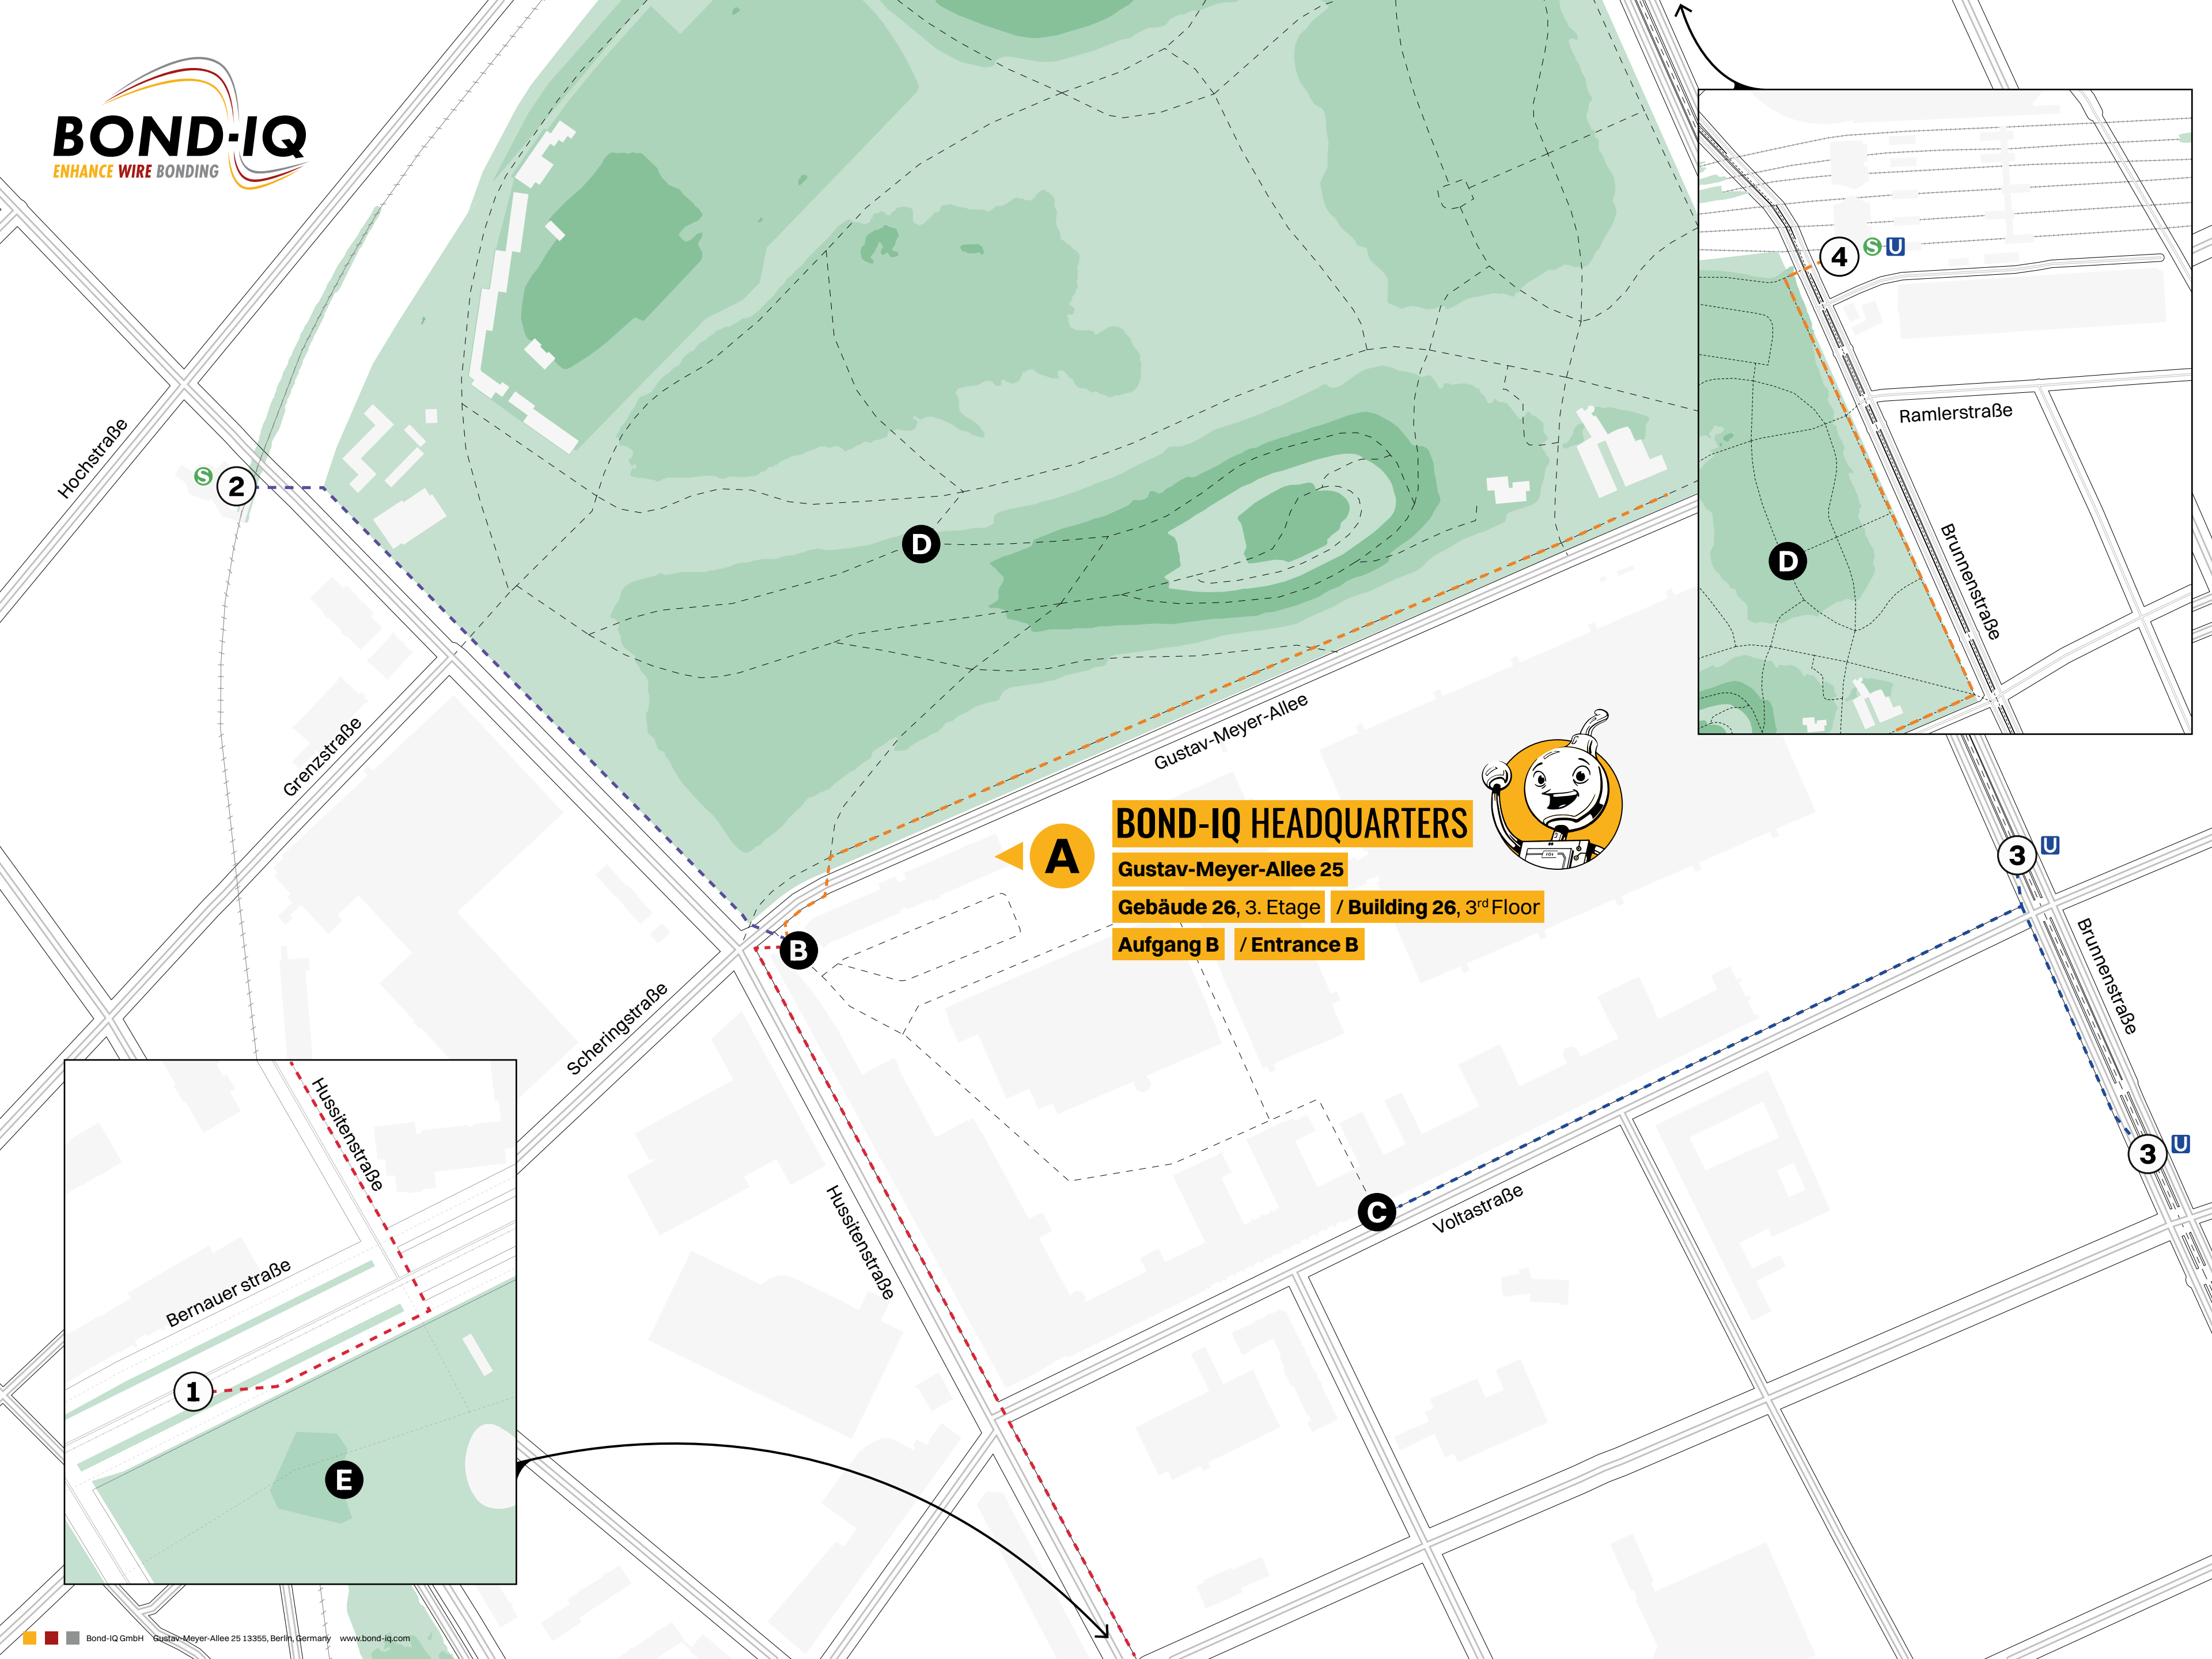

ALTERNATIVES TO REACH **BOND-IQ**

- 1 FROM M10 GEDENKSTÄTTE BERLINER MAUER**
Walk about 15 minutes along Hussitenstraße, then turn into Gustav-Meyer-Allee.
- 2 FROM S HUMBOLDTHAIN**
A short 7-minute walk through the park area toward Gustav-Meyer-Allee.
- 3 FROM U VOLTASTR.**
Walk approximately 10 minutes along Voltastraße.
- 4 FROM GESUNDBRUNNEN**
Head southeast on Brunnenstraße toward Ramlerstraße, then turn right onto Gustav-Meyer-Allee.

POINTS OF REFERENCE

- A BOND-IQ HEADQUARTERS**
- B ENTRANCE GUSTAV-MEYER-ALLEE**
- C ENTRANCE VOLTASTRASSE**
- D VOLKSPARK HUMBOLDTHAIN**
- E GEDENKSTÄTTE BERLINER MAUER**

FIND THE BEST ROUTE
Open Google Maps with suggested routes.