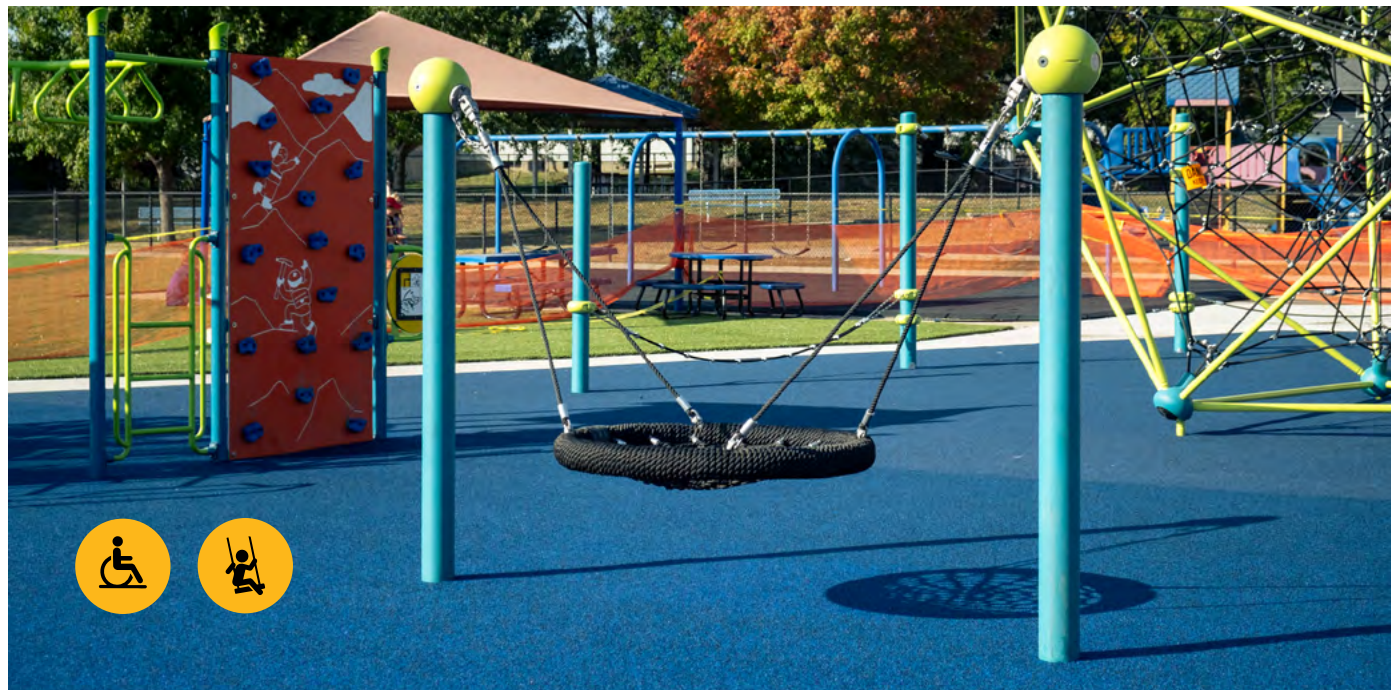

School Playgrounds

Karen Acres