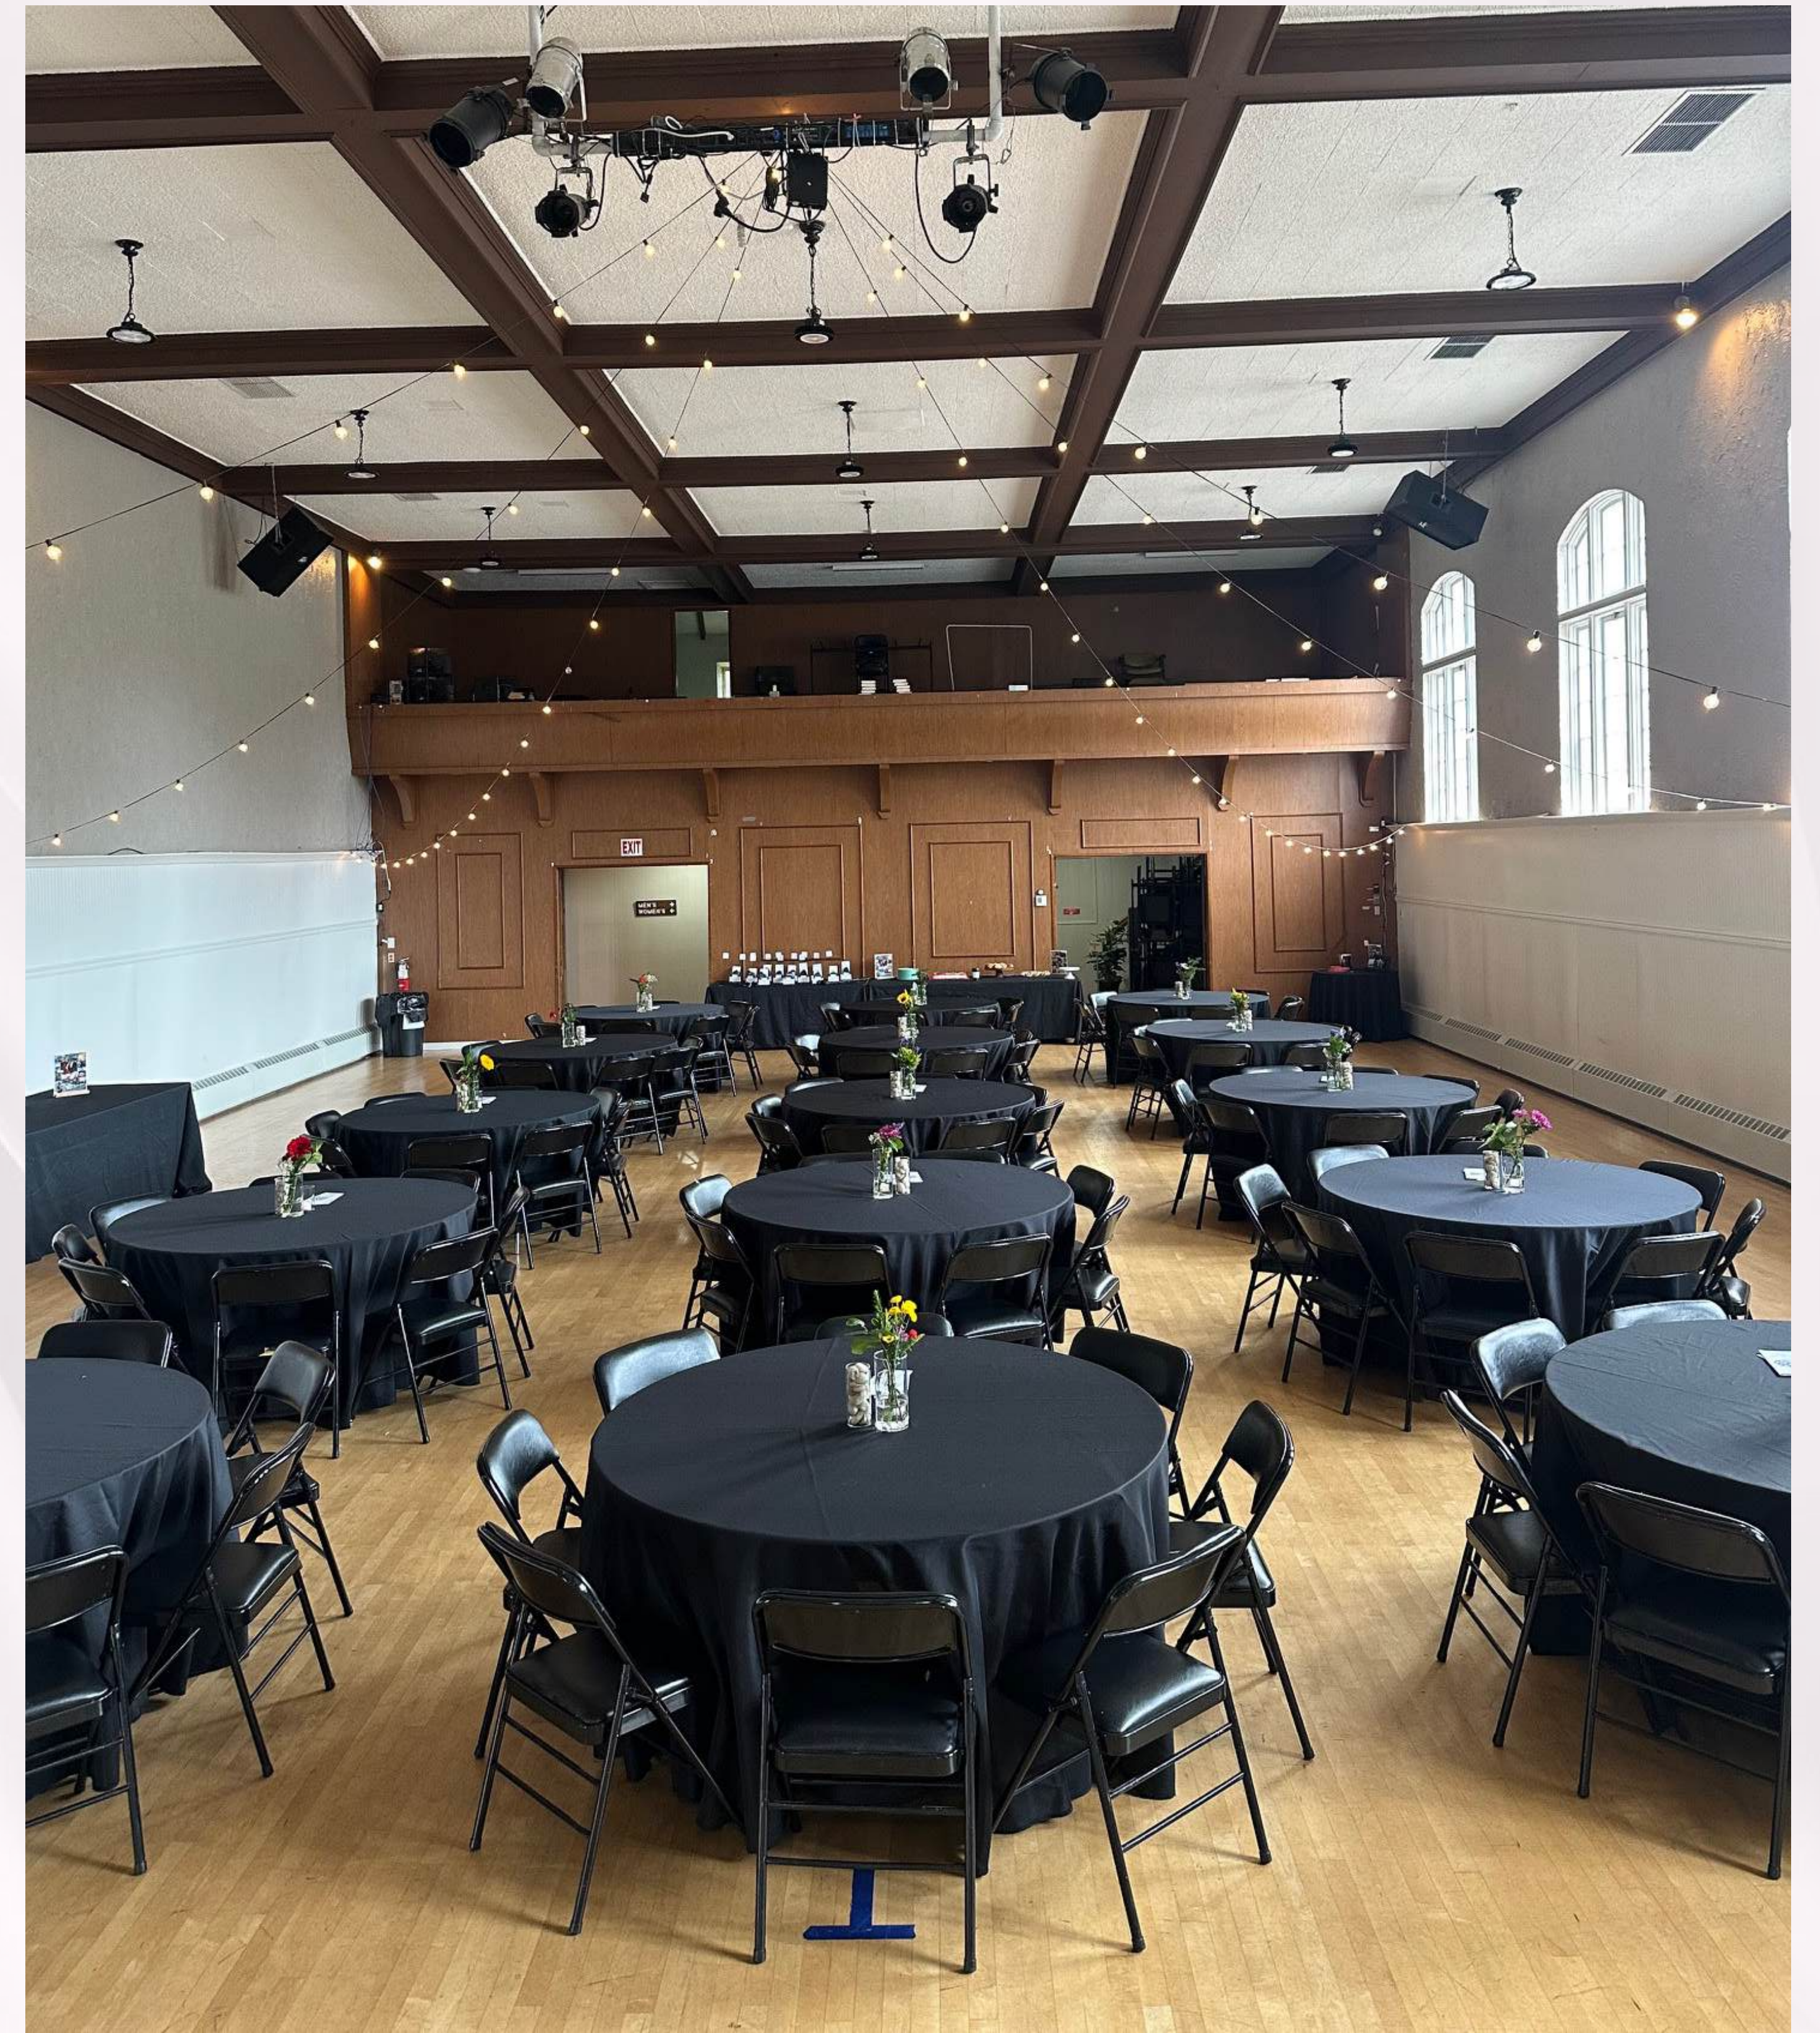

Birthday Parties, Work Events

The Grand Hall