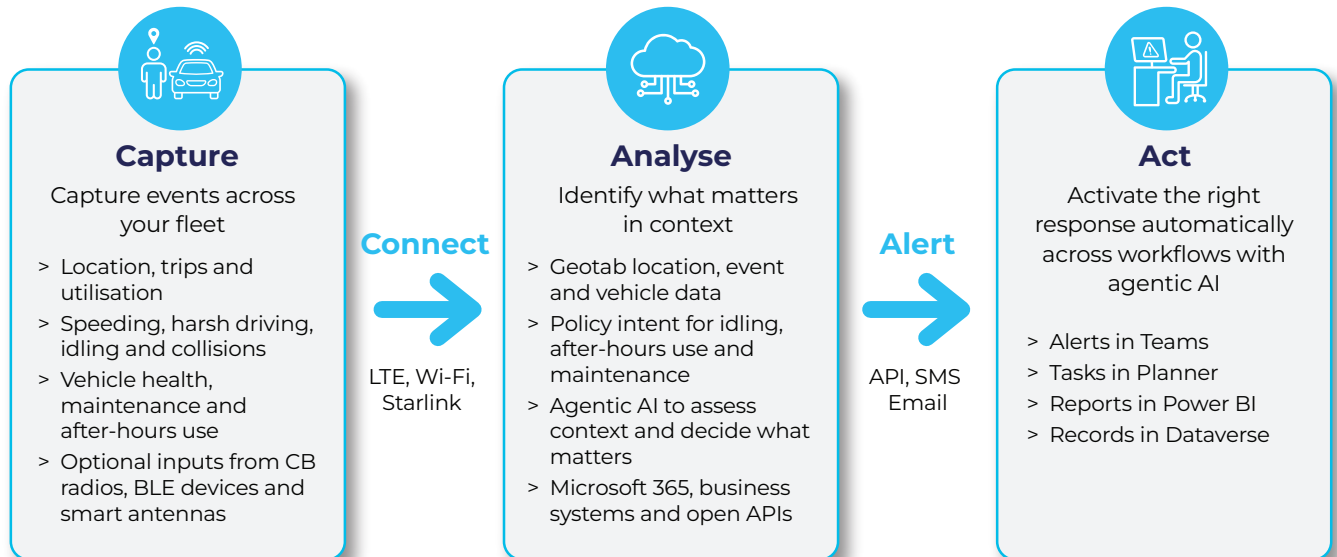

Get visibility without complexity

- > Know where vehicles are and how they're used
- > Identify idling, faults and inefficiencies
- > Replace manual tracking and spreadsheets
- > Turn data into actions inside tools your team already uses

What Zetifi uniquely delivers

Turn insights into action automatically

- > Convert events into tasks, alerts and workflows in Microsoft 365
- > Turn telematics data into policy controls for idling, after-hours use and maintenance
- > Embed fleet management into MS Teams, Planner and Power BI
- > Zetifi team provides ongoing support and optimisation

Turn fleet events into workflows, alerts, tasks and records where your team already works.

HOW IT WORKS: FROM EVENT TO ACTION IN MINUTES

GO9 captures vehicle and driver data. MyGeotab turns that data into events and reports. Zetifi then maps those events to your operating rules and automatically delivers the right alerts, tasks, records, and summaries into Microsoft 365. Agentic capabilities help interpret your rules and coordinate the appropriate response in line with your organisation's policies.