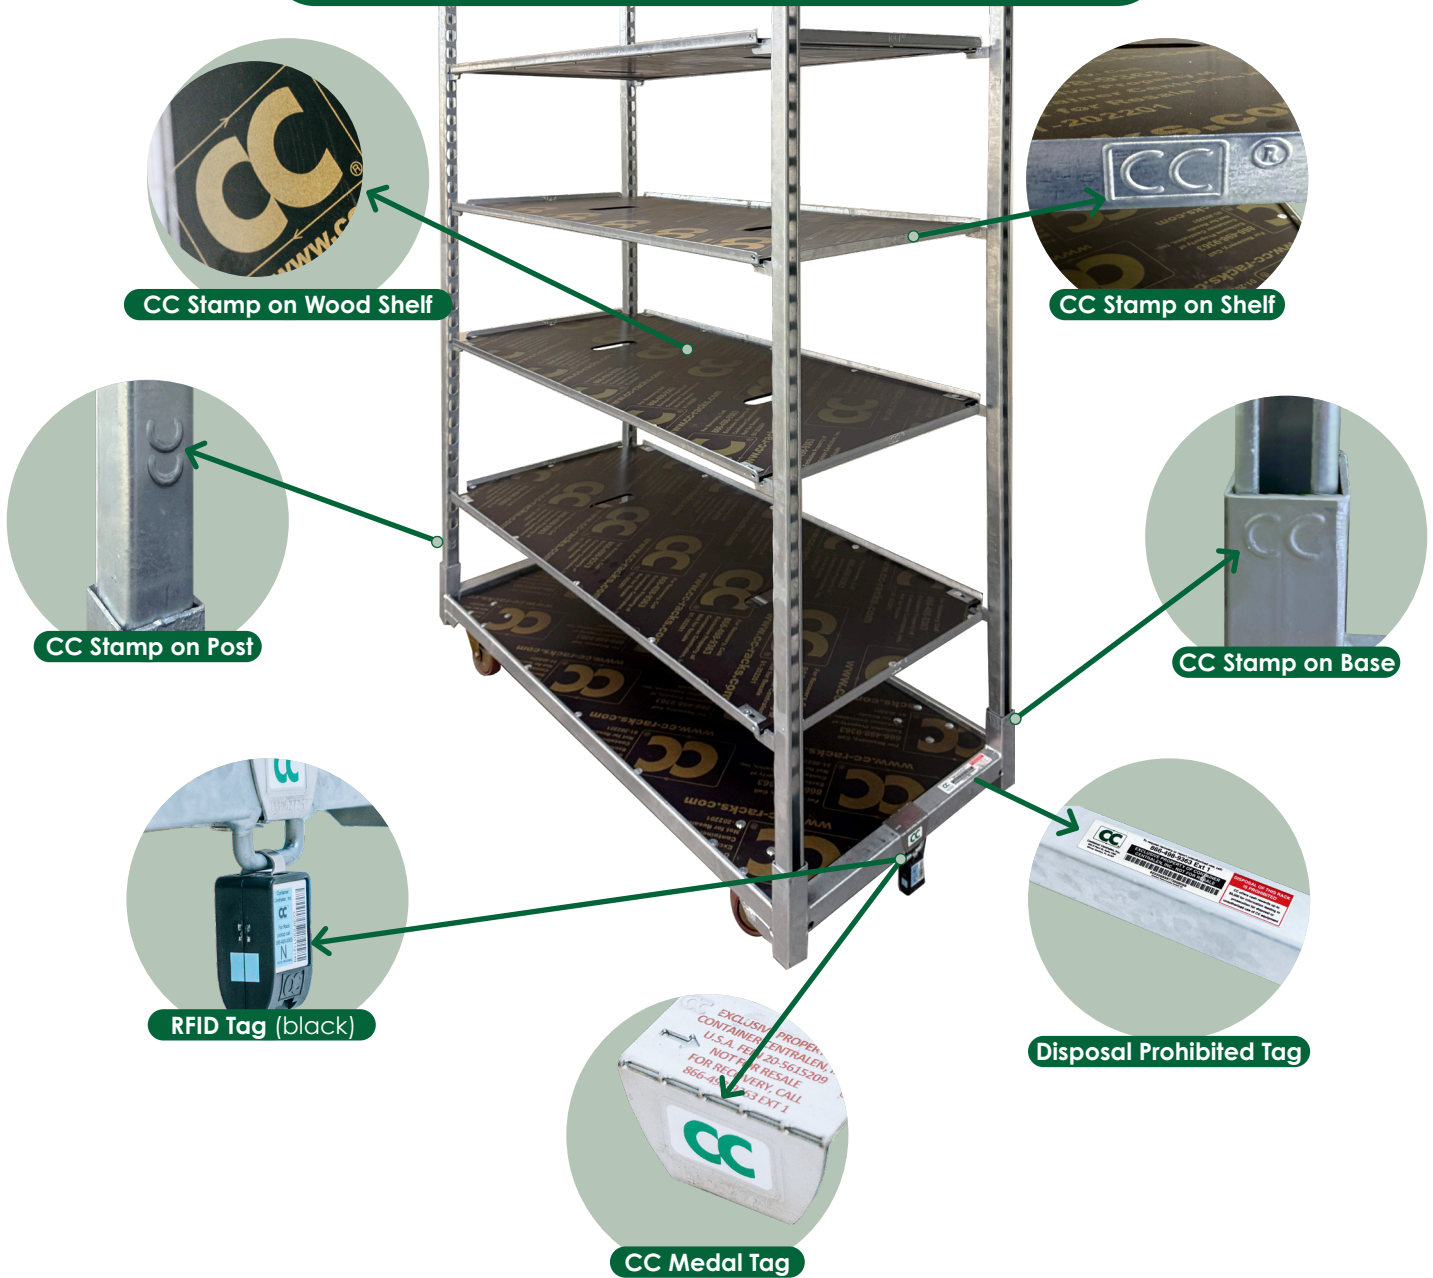

Easily Identify CC Racks...

When racks are empty and ready to be recovered, please reach out to CC

EMAIL: rackpickup@cc-racks.com

- Include your store #, address and CC rack pickup quantity

Email is the preferred method

PHONE: (866) 498-9363

- Leave your name, store #, address and how many racks are needing to be picked up.