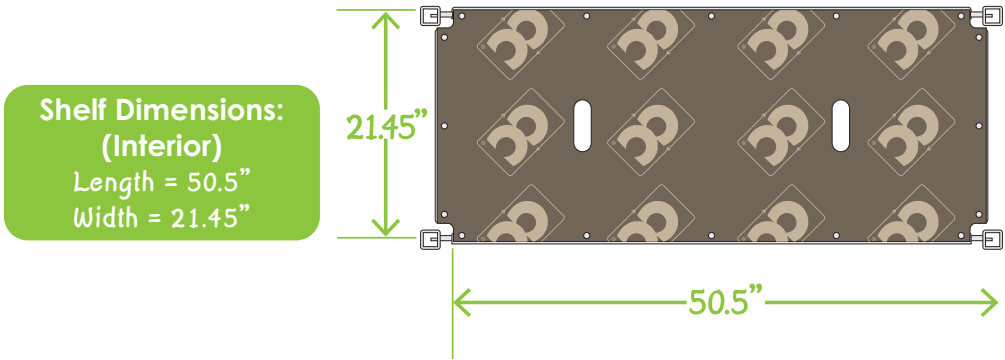

CC RACKS (CART) DIMENSIONS

Exterior Dimensions:
 Length = 53.1"
 Height = 80.7"
 Width = 22.2"

**Shelf Dimensions:
 (Interior)**
 Length = 50.5"
 Width = 21.45"

CC RACK DIMENSIONS & WEIGHT SPECIFICATIONS								
Exterior Dimensions			Shelf Dimensions			Component Weight		
Length	Height	Width	Length	Height	Width	Base	Shelf	Post
53.1"	80.7"	22.2"	50.5"	n/a	21.45	45.0 lbs.	14.5 lbs.	8.5 lbs.
Base Stack			Shelf Stack			Post Stack		
Bases	Shelves	Posts	Bases	Shelves	Posts	Bases	Shelves	Posts
14	0	0	4	60	4	4	1	144