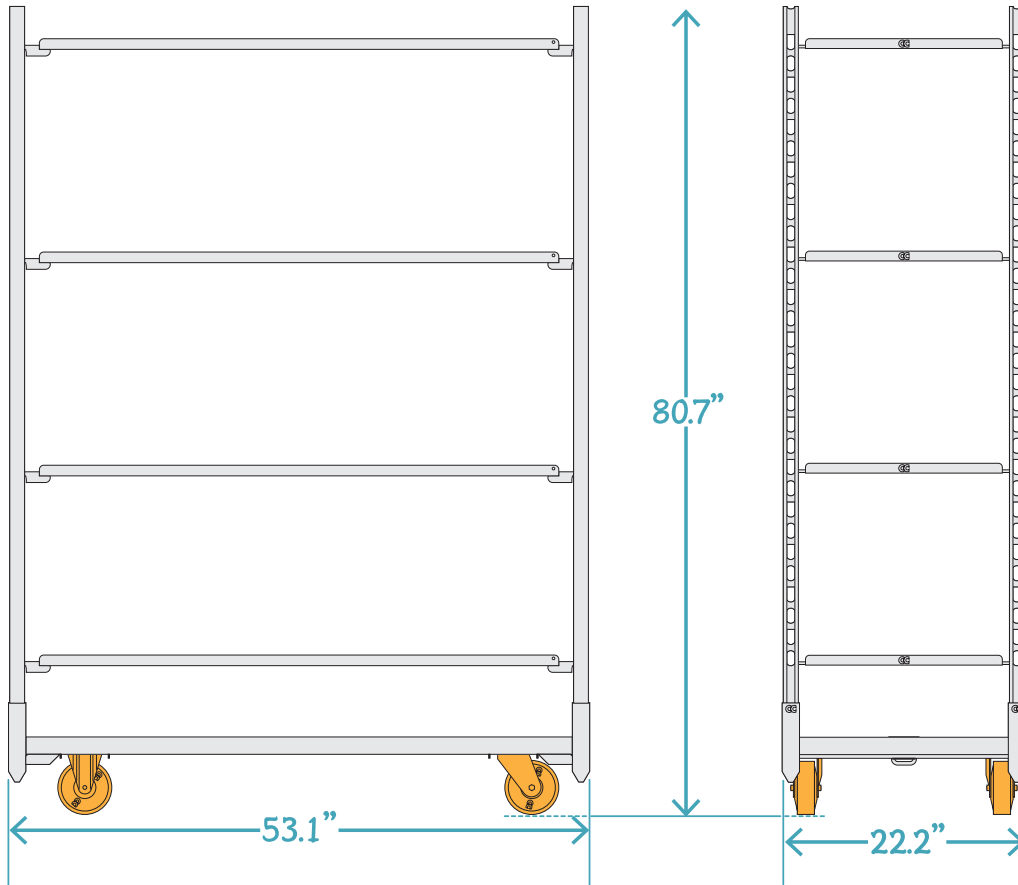

CC RACKS (CART) DIMENSIONS

Exterior Dimensions:
 Length = 53.1"
 Height = 80.7"
 Width = 22.2"

**Shelf Dimensions:
 (Interior)**
 Length = 50.5"
 Width = 21.45"

CC RACK DIMENSIONS & WEIGHT SPECIFICATIONS								
Exterior Dimensions			Shelf Dimensions			Component Weight		
Length	Height	Width	Length	Height	Width	Base	Shelf	Post
53.1"	80.7"	22.2"	50.5"	n/a	21.45	45.0 lbs.	14.5 lbs.	8.5 lbs.
Base Stack			Shelf Stack			Post Stack		
Bases	Shelves	Posts	Bases	Shelves	Posts	Bases	Shelves	Posts
14	0	0	4	60	4	4	1	144