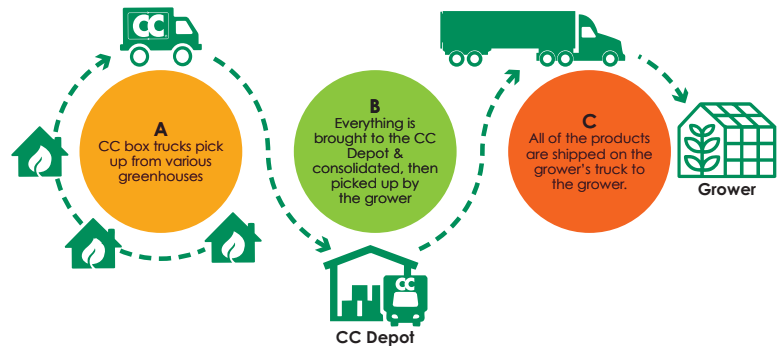

KEY BENEFITS

Cost Savings: Reduce transportation costs by consolidating multiple shipments into a single truckload, eliminating multi-stop fees.

Time Efficiency: Simplify operations with one-stop pickups, allowing drivers to hit the road faster and deliver orders efficiently.

Optimized Space Usage: Maximize trailer cube utilization by consolidating racks, minimizing wasted space, and ensuring the most efficient use of resources.

Labor Savings: Cut down on coordination and unloading times by relying on our streamlined processes.

Consistent Product Quality: Fewer touch-points mean reduced handling, ensuring your plants arrive in top condition.

HOW IT WORKS

1. Place orders with multiple growers in Central and South Florida.
2. CC Racks picks up and consolidates the orders into one shipment.
3. Your truck makes a single stop for pickup, saving time and money.

WHO BENEFITS?

Small Growers

Avoid paying for a full truckload when you don't have enough product to fill it. Consolidation ensures cost-effective shipping.

Large Operations

Focus on growing your products while CC handles logistics, ensuring compliance with ELD regulations and reducing operational challenges.