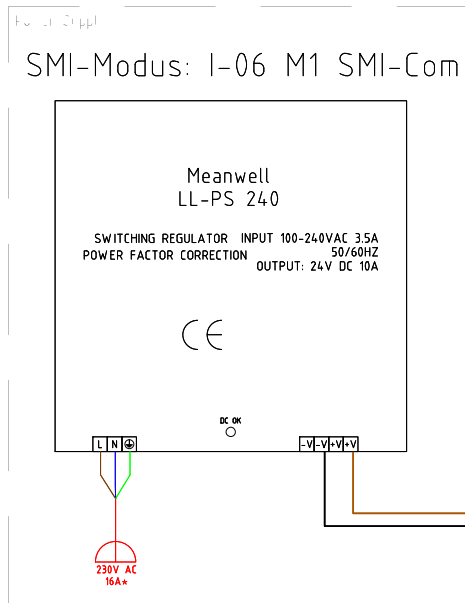

Specification, printing errors and details are subject to change without notification.

Project Name: I-06 M1 SMI incl. KNX SMI Controller	Drawing no.: 01	Created for: Faltenbacher Jalousienbau GmbH & Co. KG Im Gewerbepark 15 92681 Erbendorf, Germany www.faltenbacher.de +49 9682 9220 19 gc@faltenbacher.de	Created by: Creative-North-Solution GmbH Bültbek 11 22962 Siek - Germany www.creative-north-solution.de
	Rev.: 01		
Dwg Title: -	Date: 22.05.2026		
	Print Size: A4