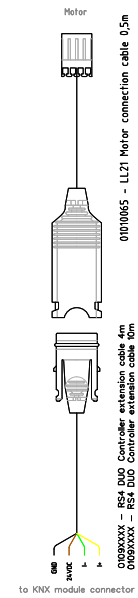

Specification, printing errors and details are subject to change without notification.

LL21 SWITCH RS4 Funktaster
01077001
En0 cean
1 Channel Radio Switch

Project Name:
I-06 M1 SWITCH incl.
LL21 RS4 DUO Controller +
Funktaster + Zentral

Created by:

Creative-North-Solution GmbH
Bültbek 11
22962 Siek - Germany
www.creative-north-solution.de

Specification, printing errors and details are subject to change without notification.

Project Name: I-06 M1 SMI incl. KNX SMI Controller	Drawing no.: 01	Created for:  Faltenbacher Jalousienbau GmbH & Co. KG Im Gewerbepark 15 92681 Erbendorf, Germany www.faltenbacher.de +49 9682 9220 19 gc@faltenbacher.de	Created by:  Creative-North-Solution GmbH Bültbek 11 22962 Siek - Germany www.creative-north-solution.de
	Rev.: 01		
Dwg Title: -	Date: 22.05.2026		
	Print Size: A4		

Specification, printing errors and details are subject to change without notification.

Project Name: I-06 M1 SMI incl. Warema KNX SMI Controller	Drawing no.: 01	Created for:  Faltenbacher Jalousienbau GmbH & Co. KG Im Gewerbepark 15 92681 Erbendorf, Germany www.faltenbacher.de +49 9682 9220 19 gc@faltenbacher.de	Created by:  Creative-North-Solution GmbH Bültbek 11 22962 Siek - Germany www.creative-north-solution.de
	Rev.: 01		
Dwg Title: -	Date: 22.05.2026		
	Print Size: A4		