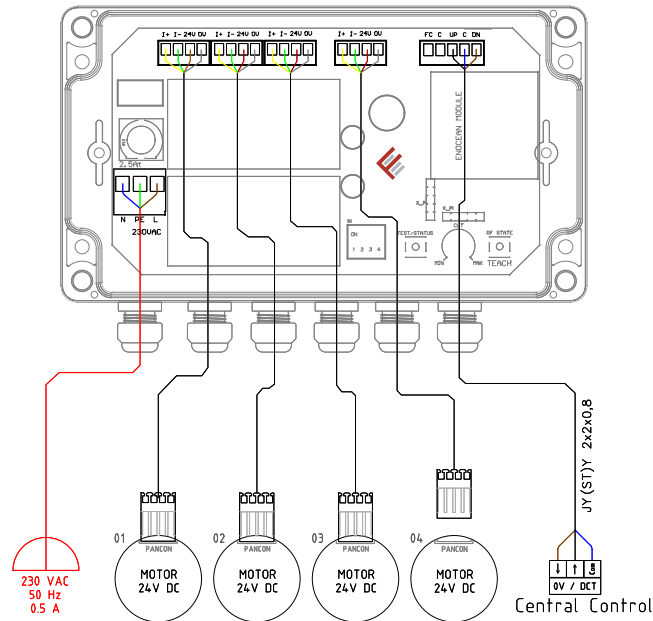

Specification, printing errors and details are subject to change without notification.

LL21 SWITCH RS4 Funktaster
01077001
En0 cean
1 Channel Radio Switch

Project Name:
I-06 M1 SWITCH incl.
LL21 RS4 DUO Controller +
Funktaster + Zentral

Created by:

Creative-North-Solution GmbH
Bültbek 11
22962 Siek - Germany
www.creative-north-solution.de

Specification, printing errors and details are subject to change without notification.

Project Name: I-06 M1 SMI incl. KNX SMI Controller	Drawing no.: 01	Created for:  Faltenbacher Jalousienbau GmbH & Co. KG Im Gewerbepark 15 92681 Erbendorf, Germany www.faltenbacher.de +49 9682 9220 19 gc@faltenbacher.de	Created by:  Creative-North-Solution GmbH Bültbek 11 22962 Siek - Germany www.creative-north-solution.de
	Rev.: 01		
Dwg Title: -	Date: 22.05.2026		
	Print Size: A4		