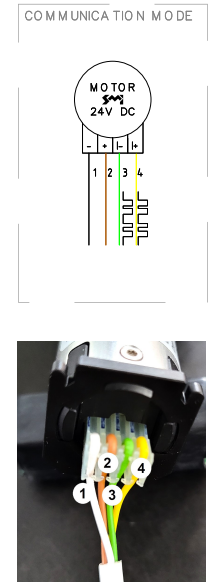

Specification, printing errors and details are subject to change without notification.

Project Name: I-06 M1 SMI incl. KNX SMI Controller	Drawing no.: 01	Created for: Faltenbacher Jalousienbau GmbH & Co. KG Im Gewerbepark 15 92681 Erbendorf, Germany www.faltenbacher.de +49 9682 9220 19 gc@faltenbacher.de	Created by: Creative-North-Solution GmbH Bültbek 11 22962 Siek - Germany www.creative-north-solution.de
	Rev.: 01		
Dwg Title: -	Date: 22.05.2026		
	Print Size: A4