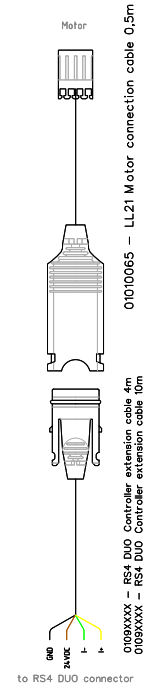

Specification, printing errors and details are subject to change without notification.

LL21 SWITCH RS4 Funktaster
01077001
En0 cean
1 Channel Radio Switch

Project Name:
I-06 M1 SWITCH incl.
LL21 RS4 DUO Controller +
Funktaster + Zentral

Created by:

Creative-North-Solution GmbH
Bültbek 11
22962 Siek - Germany
www.creative-north-solution.de

Specification, printing errors and details are subject to change without notification.

Project Name: I-06 M1 SMI incl. KNX SMI Controller	Drawing no.: 01	Created for:  Faltenbacher Jalousienbau GmbH & Co. KG Im Gewerbepark 15 92681 Erbendorf, Germany www.faltenbacher.de +49 9682 9220 19 gc@faltenbacher.de	Created by:  Creative-North-Solution GmbH Bültbek 11 22962 Siek - Germany www.creative-north-solution.de
	Rev.: 01		
Dwg Title: -	Date: 22.05.2026		
	Print Size: A4		