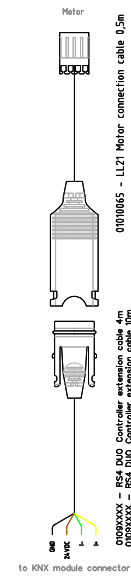

Specification, printing errors and details are subject to change without notification.

LL21 SWITCH RS4 Funktaster
01077001
En0 cean
1 Channel Radio Switch

Project Name:
I-06 M1 SWITCH incl.
LL21 RS4 DUO Controller +
Funktaster + Zentral

Dwg Title:
-

Drawing no.:
01

Rev:
01

Date:
22.05.2026

Print Size:
A4

Created for:

Faltenbacher Jalousienbau GmbH & Co. KG
Im Gewerbepark 15
92681 Erbendorf, Germany
www.faltenbacher.de
+49 9682 9220 19
gc@faltenbacher.de

Created by:

Creative-North-Solution GmbH
Bültbek 11
22962 Siek - Germany
www.creative-north-solution.de

Specification, printing errors and details are subject to change without notification.

Project Name: I-06 M1 SMI incl. KNX SMI Controller	Drawing no.: 01	Created for:  Faltenbacher Jalousienbau GmbH & Co. KG Im Gewerbepark 15 92681 Erbendorf, Germany www.faltenbacher.de +49 9682 9220 19 gc@faltenbacher.de	Created by:  Creative-North-Solution GmbH Bültbek 11 22962 Siek - Germany www.creative-north-solution.de
	Rev.: 01		
Dwg Title: -	Date: 22.05.2026		
	Print Size: A4		