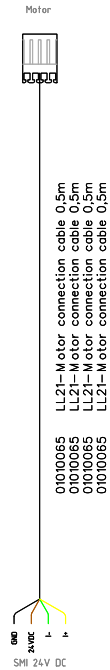

Specification, printing errors and details are subject to change without notification.

LL21 SWITCH RS4 Funktaster
01077001
En0 cean
1 Channel Radio Switch

Project Name:
I-06 M1 SWITCH incl.
LL21 RS4 DUO Controller +
Funktaster + Zentral

Dwg Title:
-

Drawing no.:
01

Rev:
01

Date:
22.05.2026

Print Size:
A4

Created for:

Faltenbacher Jalousienbau GmbH & Co. KG
Im Gewerbepark 15
92681 Erbendorf, Germany
www.faltenbacher.de
+49 9682 9220 19
gc@faltenbacher.de

Created by:

Creative-North-Solution GmbH
Bültbek 11
22962 Siek - Germany
www.creative-north-solution.de

Specification, printing errors and details are subject to change without notification.

Project Name: I-06 M1 SMI incl. KNX SMI Controller	Drawing no.: 01	Created for:  Faltenbacher Jalousienbau GmbH & Co. KG Im Gewerbepark 15 92681 Erbendorf, Germany www.faltenbacher.de +49 9682 9220 19 gc@faltenbacher.de	Created by:  Creative-North-Solution GmbH Bültbek 11 22962 Siek - Germany www.creative-north-solution.de
	Rev.: 01		
Dwg Title: -	Date: 22.05.2026		
	Print Size: A4		