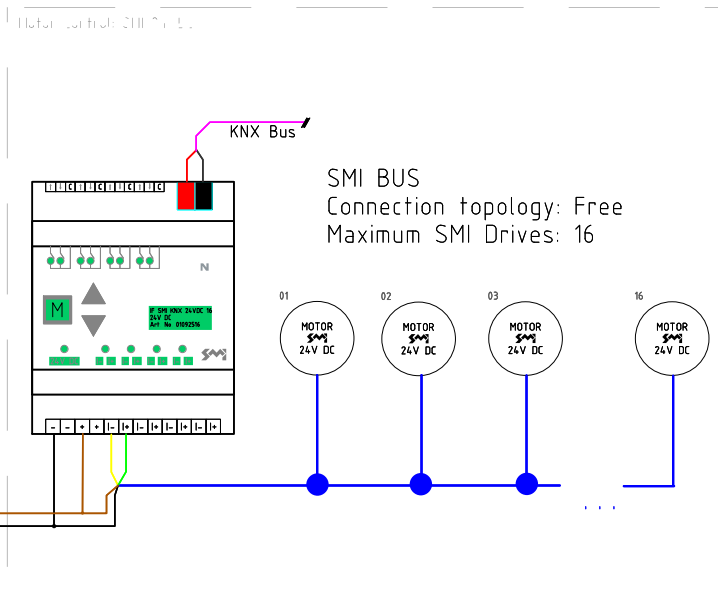

Specification, printing errors and details are subject to change without notification.

LL21 SWITCH RS4 Funktaster
01077001
En0 cean
1 Channel Radio Switch

Project Name:
I-06 M1 SWITCH incl.
LL21 RS4 DUO Controller +
Funktaster + Zentral

Created by:

Creative-North-Solution GmbH
Bültbek 11
22962 Siek - Germany
www.creative-north-solution.de

Specification, printing errors and details are subject to change without notification.

Project Name: I-06 M1 SMI incl. KNX SMI Controller	Drawing no.: 01	Created for:  Faltenbacher Jalousienbau GmbH & Co. KG Im Gewerbepark 15 92681 Erbendorf, Germany www.faltenbacher.de +49 9682 9220 19 gc@faltenbacher.de	Created by:  Creative-North-Solution GmbH Bültbek 11 22962 Siek - Germany www.creative-north-solution.de
	Rev.: 01		
Dwg Title: -	Date: 22.05.2026		
	Print Size: A4		