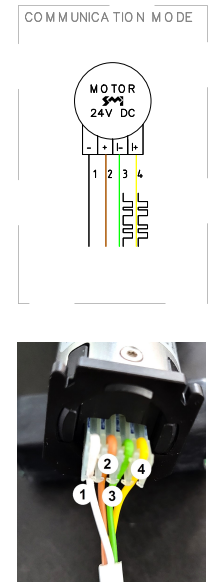

Specification, printing errors and details are subject to change without notification.

Project Name: I-06 M1 SMI incl. Warema KNX SMI Controller	Drawing no.: 01	Created for: Faltenbacher Jalousienbau GmbH & Co. KG Im Gewerbepark 15 92681 Erbendorf, Germany www.faltenbacher.de +49 9682 9220 19 gc@faltenbacher.de	Created by: Creative-North-Solution GmbH Bültbek 11 22962 Siek - Germany www.creative-north-solution.de
	Rev.: 01		
Dwg Title: -	Date: 22.05.2026		
	Print Size: A4