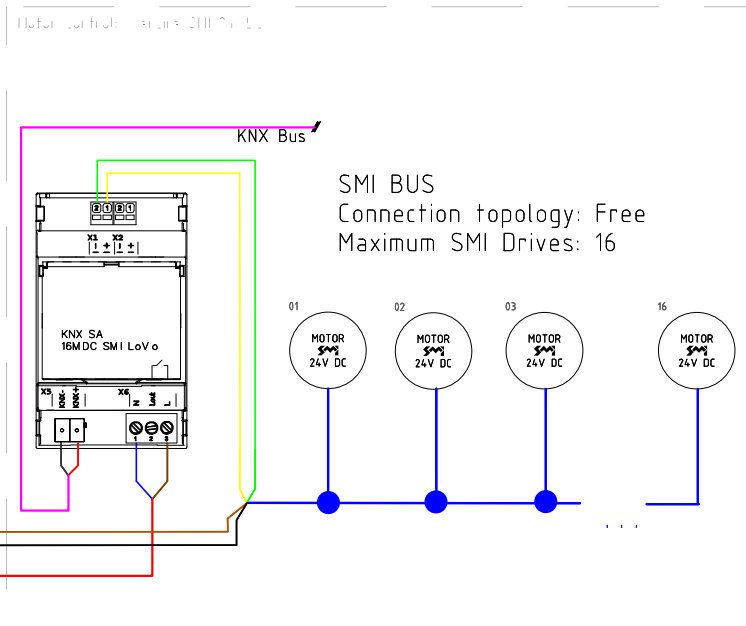

Created by:

Creative-North-Solution GmbH
Bültbek 11
22962 Siek - Germany
www.creative-north-solution.de

Specification, printing errors and details are subject to change without notification.

Project Name: I-06 M1 SMI incl. KNX SMI Controller	Drawing no.: 01	Created for:  Faltenbacher Jalousienbau GmbH & Co. KG Im Gewerbepark 15 92681 Erbendorf, Germany www.faltenbacher.de +49 9682 9220 19 gc@faltenbacher.de	Created by:  Creative-North-Solution GmbH Bültbek 11 22962 Siek - Germany www.creative-north-solution.de
	Rev.: 01		
Dwg Title: -	Date: 22.05.2026		
	Print Size: A4		

Specification, printing errors and details are subject to change without notification.

Project Name: I-06 M1 SMI incl. Warema KNX SMI Controller	Drawing no.: 01	Created for:  Faltenbacher Jalousienbau GmbH & Co. KG Im Gewerbepark 15 92681 Erbendorf, Germany www.faltenbacher.de +49 9682 9220 19 gc@faltenbacher.de	Created by:  Creative-North-Solution GmbH Bültbek 11 22962 Siek - Germany www.creative-north-solution.de
	Rev.: 01		
Dwg Title: -	Date: 22.05.2026		
	Print Size: A4		