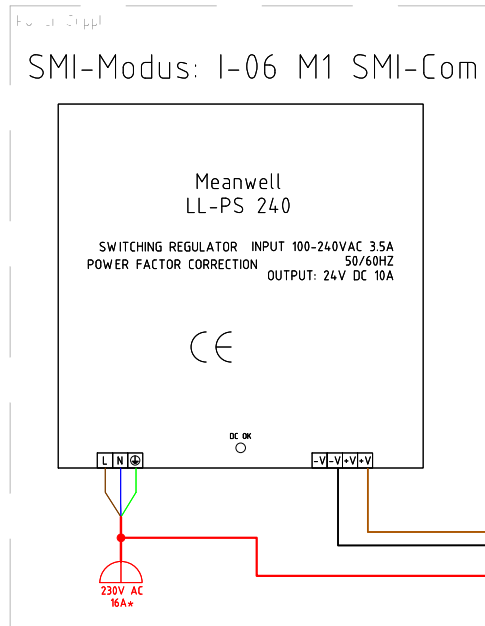

Specification, printing errors and details are subject to change without notification.

Project Name: I-06 M1 SMI incl. Warema KNX SMI Controller	Drawing no.: 01	Created for: Faltenbacher Jalousienbau GmbH & Co. KG Im Gewerbepark 15 92681 Erbendorf, Germany www.faltenbacher.de +49 9682 9220 19 gc@faltenbacher.de	Created by: Creative-North-Solution GmbH Bültbek 11 22962 Siek - Germany www.creative-north-solution.de
	Rev.: 01		
Dwg Title: -	Date: 22.05.2026		
	Print Size: A4