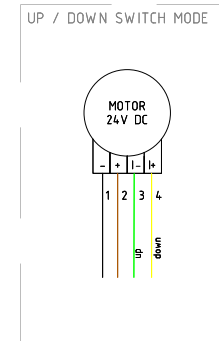

Specification, printing errors and details are subject to change without notification.

LL21 SWITCH RS4 Funktaster
01077001
En0 cean
1 Channel Radio Switch

Project Name:
I-06 M1 SWITCH incl.
LL21 RS4 DUO Controller +
Funktaster + Zentral