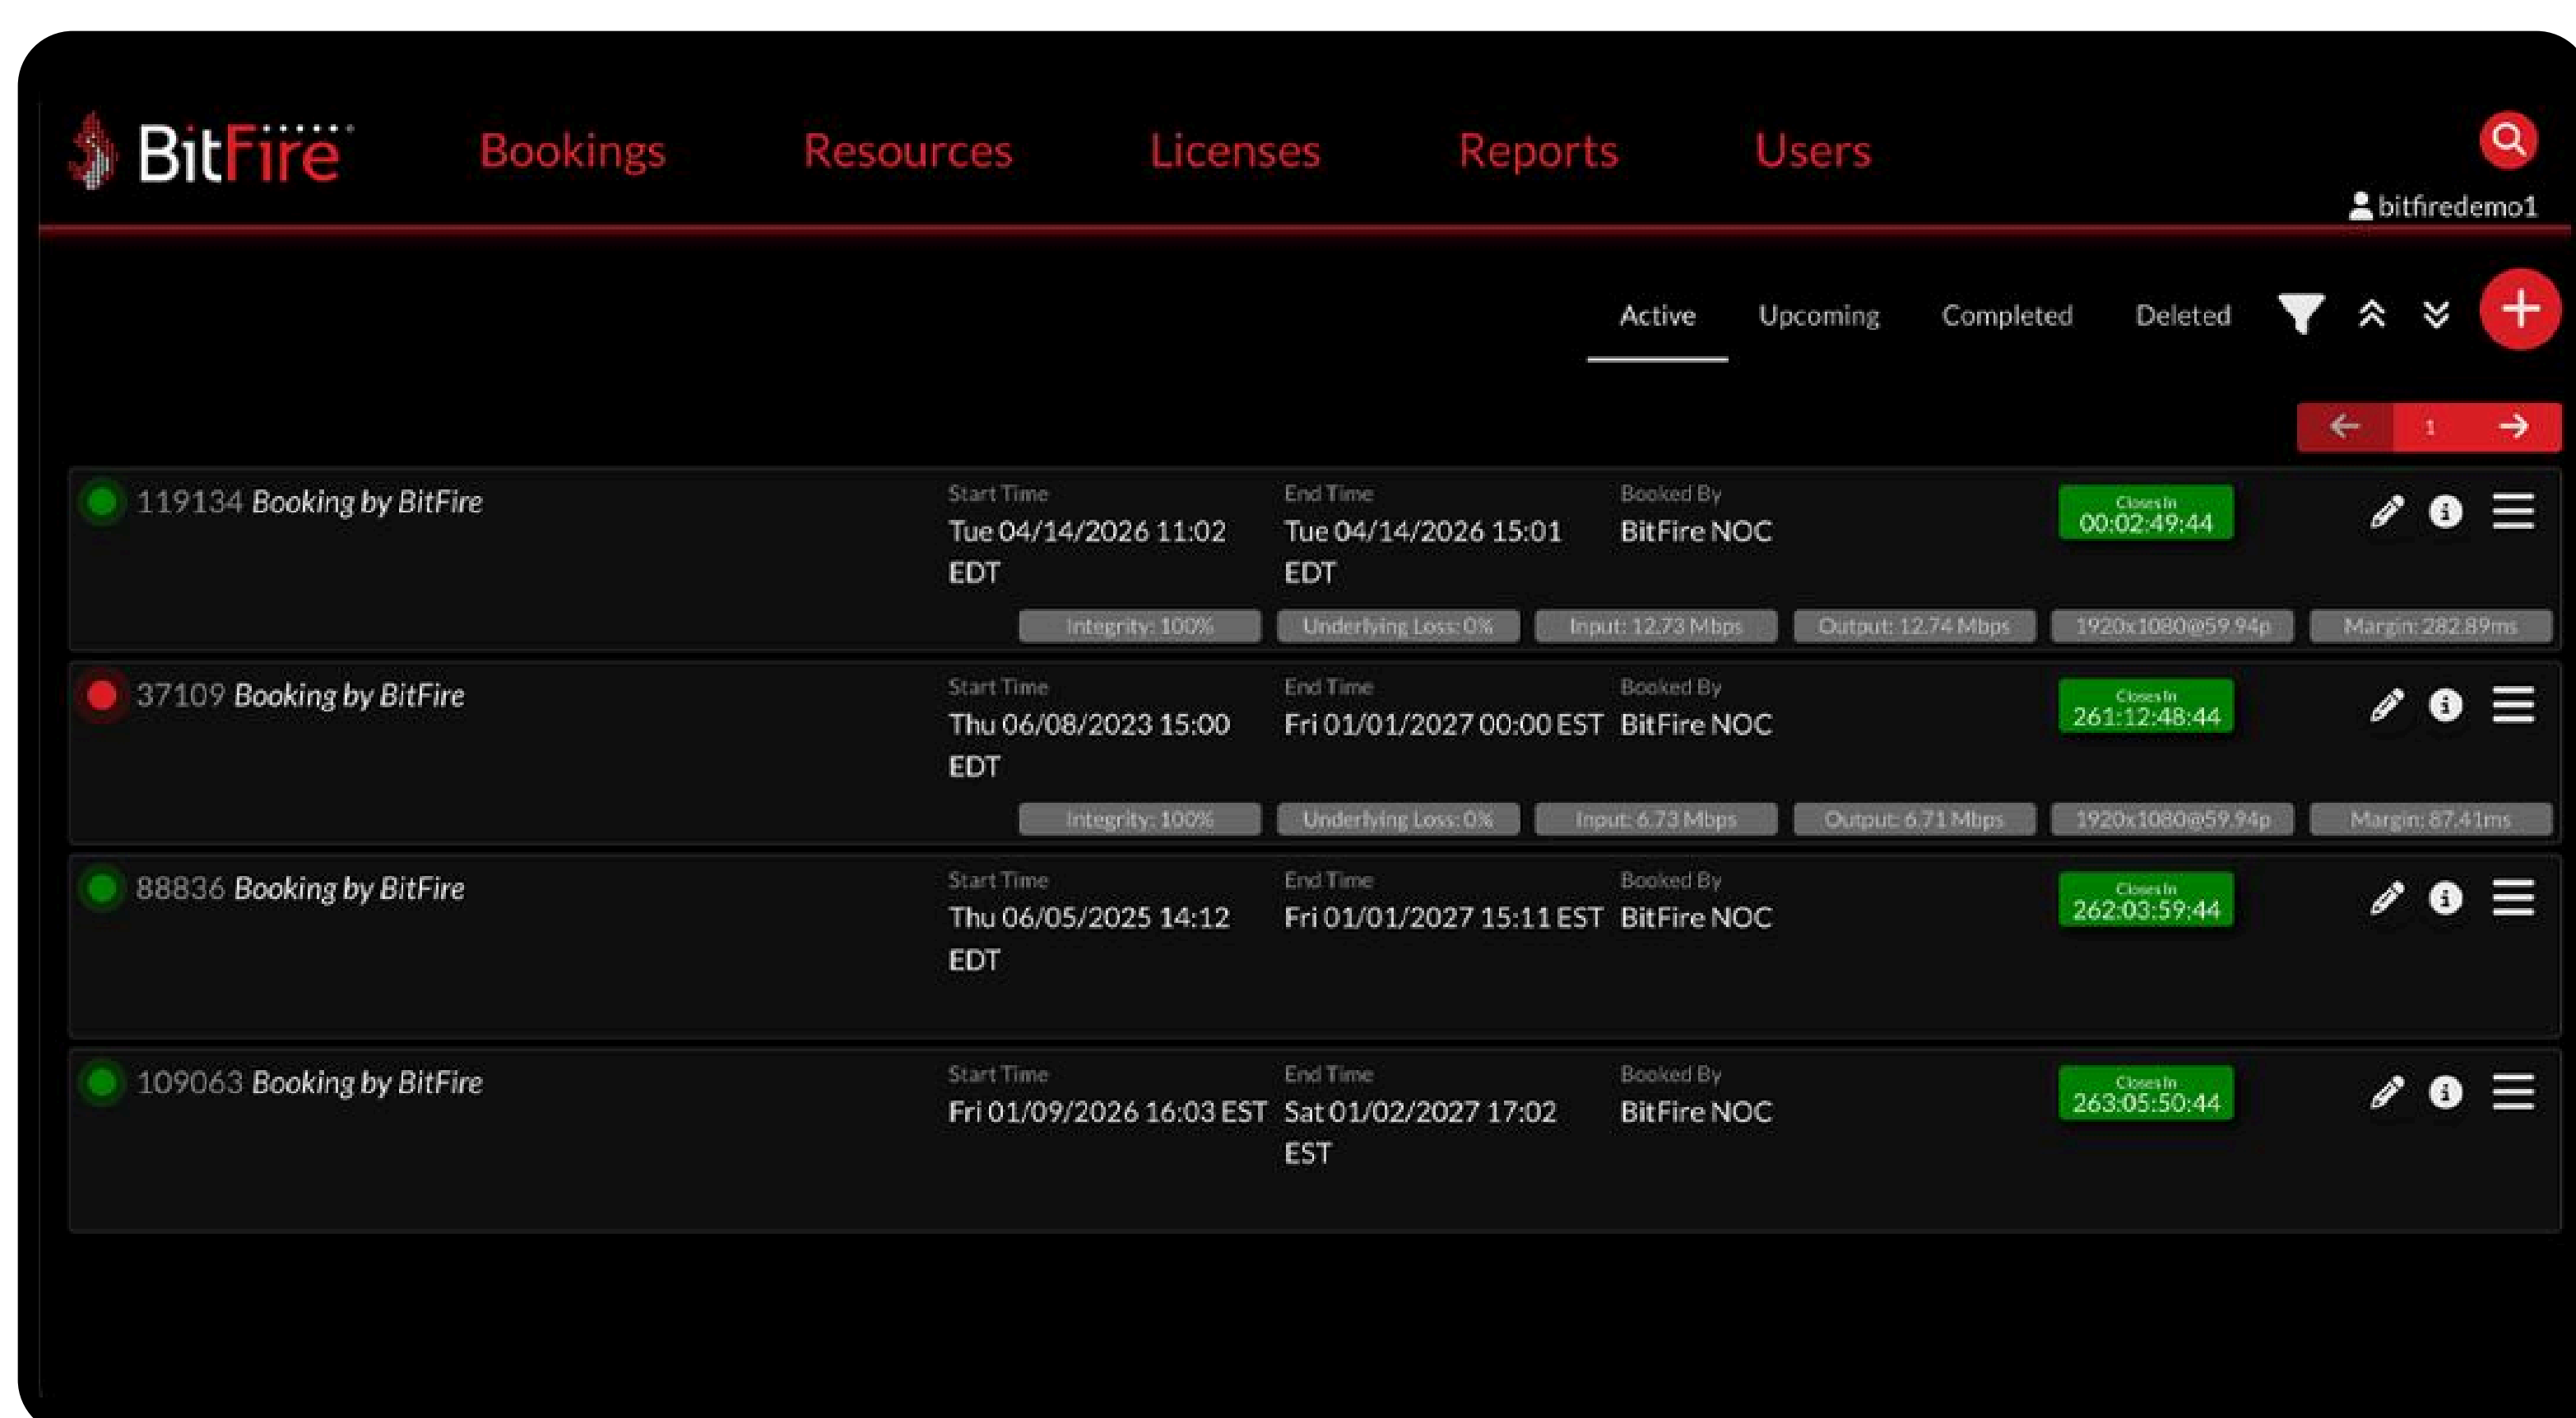

Centralize, monitor, and orchestrate every aspect of your live production and transmission from a single, intuitive interface.

Intelligent Transmission Routing

Easily configure and control routing with adjustable bitrate and latency for optimized performance.

Spark Environment Builder

Dynamically provision and configure cloud-based production resources with precise control over signal flow and processing.

FlightPath™ Live Telemetry

Gain granular visibility into packet loss, latency, and sync across every hop, with the ability to proactively diagnose and intervene in real time.

Simplified Operations at Scale

Automatically configure feeds and negotiate connections to reduce complexity, eliminate extra ingest layers, and accelerate deployment.

Built for Modern Remote Workflows

Enable distributed teams to collaborate, monitor, and control productions from anywhere with ease.

Unified Production Control

Manage transmission, production environments, and system resources from one streamlined, web-based dashboard.

End-to-End Workflow Visibility

Monitoring Element 4168211

Element: BitFire Network Transport
Participant: BitFire
Booking: [REDACTED]
Feed(s): [REDACTED]