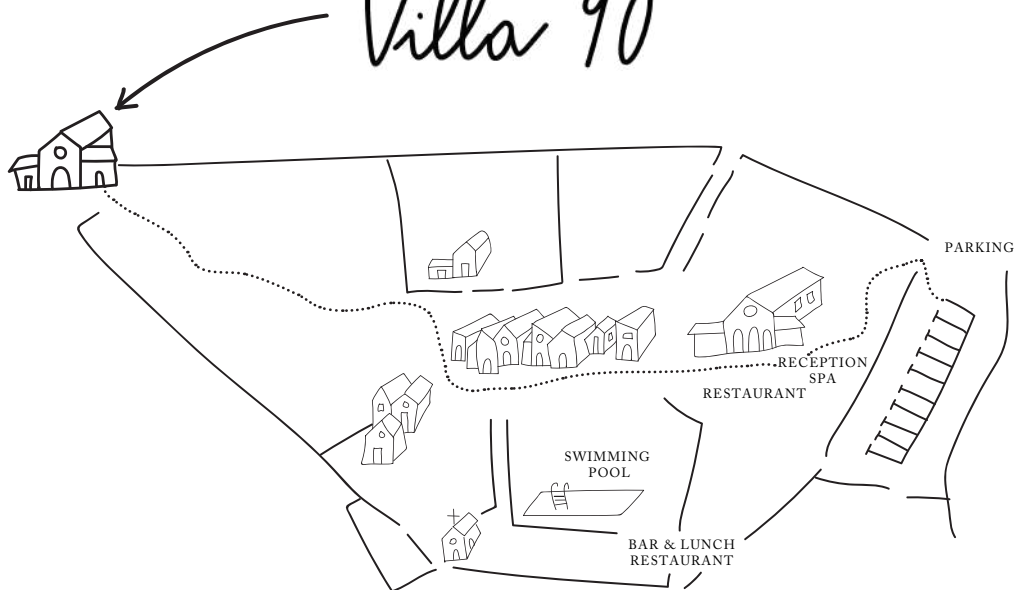

EXIBITION

FROM JUNE 3RD TO JUNE 6TH, 2026

Opening night

june 3rd from 6pm to 11pm

Carlo Amen

X

MENORCA EXPERIMENTAL

Painter, sculptor & illustrator, Carlo Amen plays with materials, shapes and colors in order to make us discover a universe that is uniquely his own.

MENORCA

EXPERIMENTAL

THE EXHIBITION PLACE

Villa 90

Carlo amen

x

MENORCA EXPERIMENTAL

Camí de Llucalari, 07730, Illes Balears, Spagna