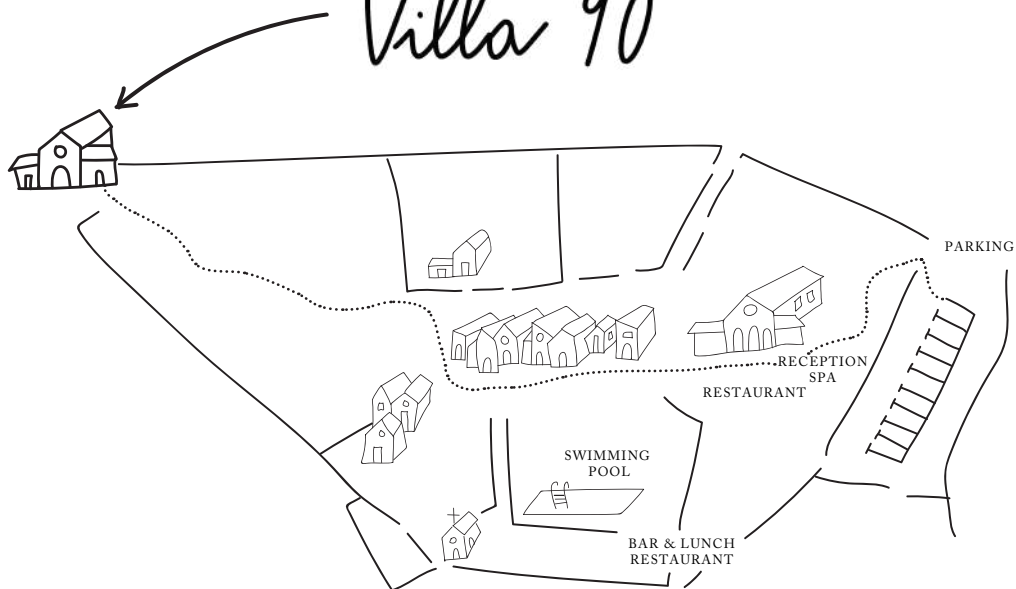

EXHIBITION
FROM JUNE 3RD TO JUNE 6TH, 2026

Opening night

june 3rd from 6pm to 11pm

Carlo Amen

X

MENORCA EXPERIMENTAL

Painter, sculptor & illustrator, Carlo Amen plays with materials, shapes and colors in order to make us discover a universe that is uniquely his own.

MENORCA

EXPERIMENTAL

THE EXHIBITION PLACE

Villa 90

Carlo amen

x

MENORCA EXPERIMENTAL

Camí de Llucalari, 07730, Illes Balears, Spagna