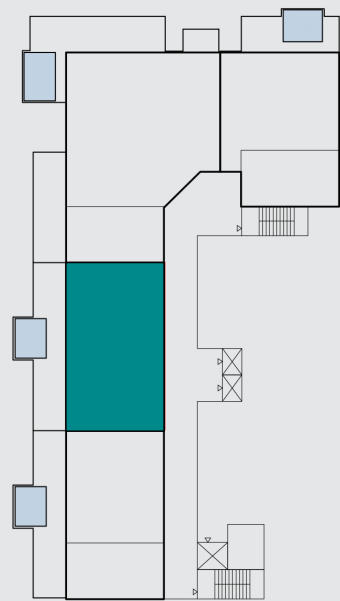

VINCIT

UNIT C103-104

Level 1

2 Bedroom Option A – Type 4

2 Bathrooms
Lock out (yes)

Interior area 1,329 SF
Exterior area 397 SF
Pool 108 SF
Total unit area 1,834 SF

POOL SIDE

Kempinski
Grace Bay