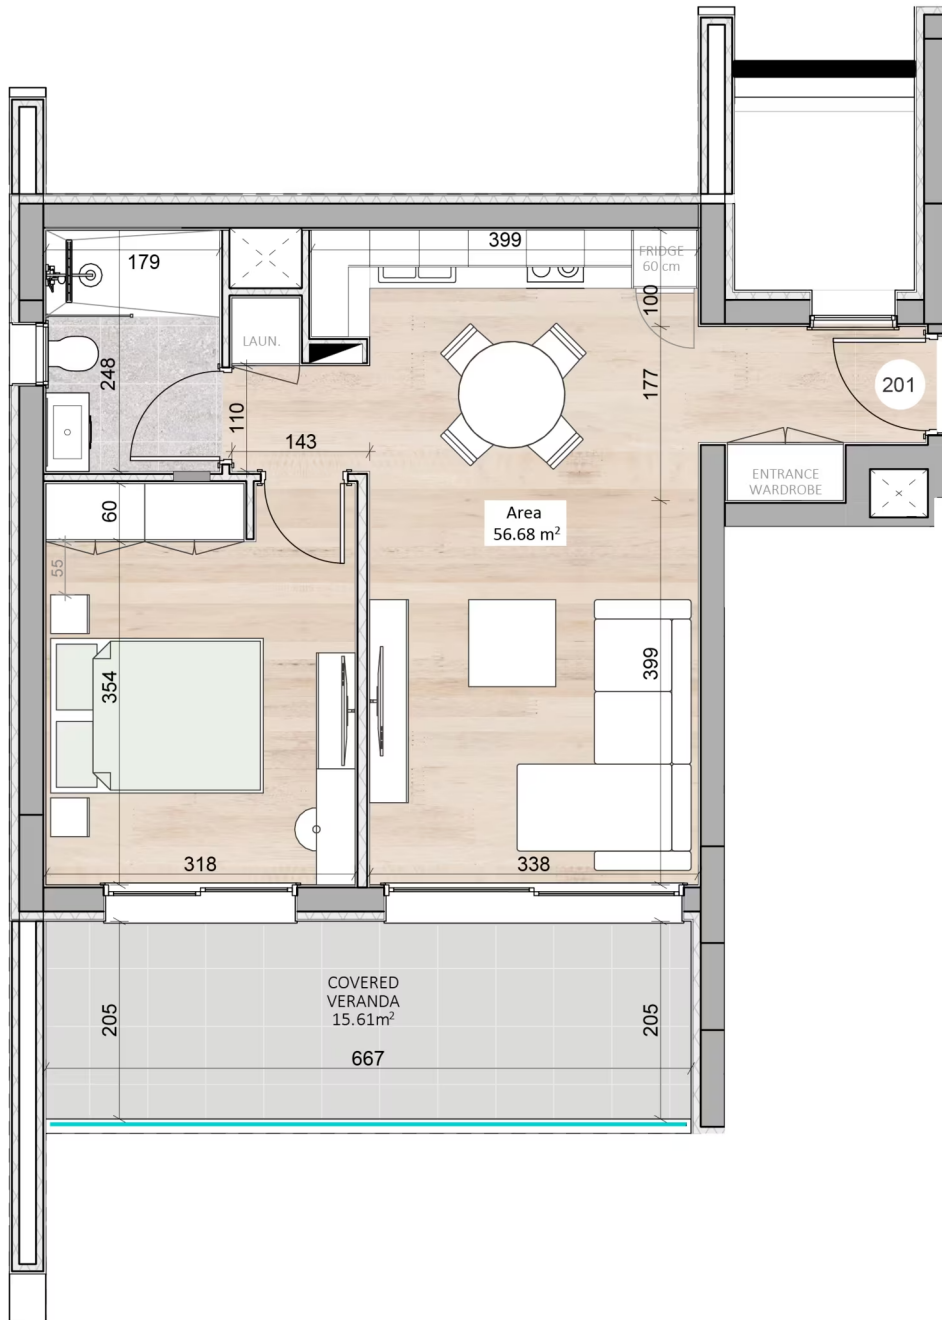

Unit layout