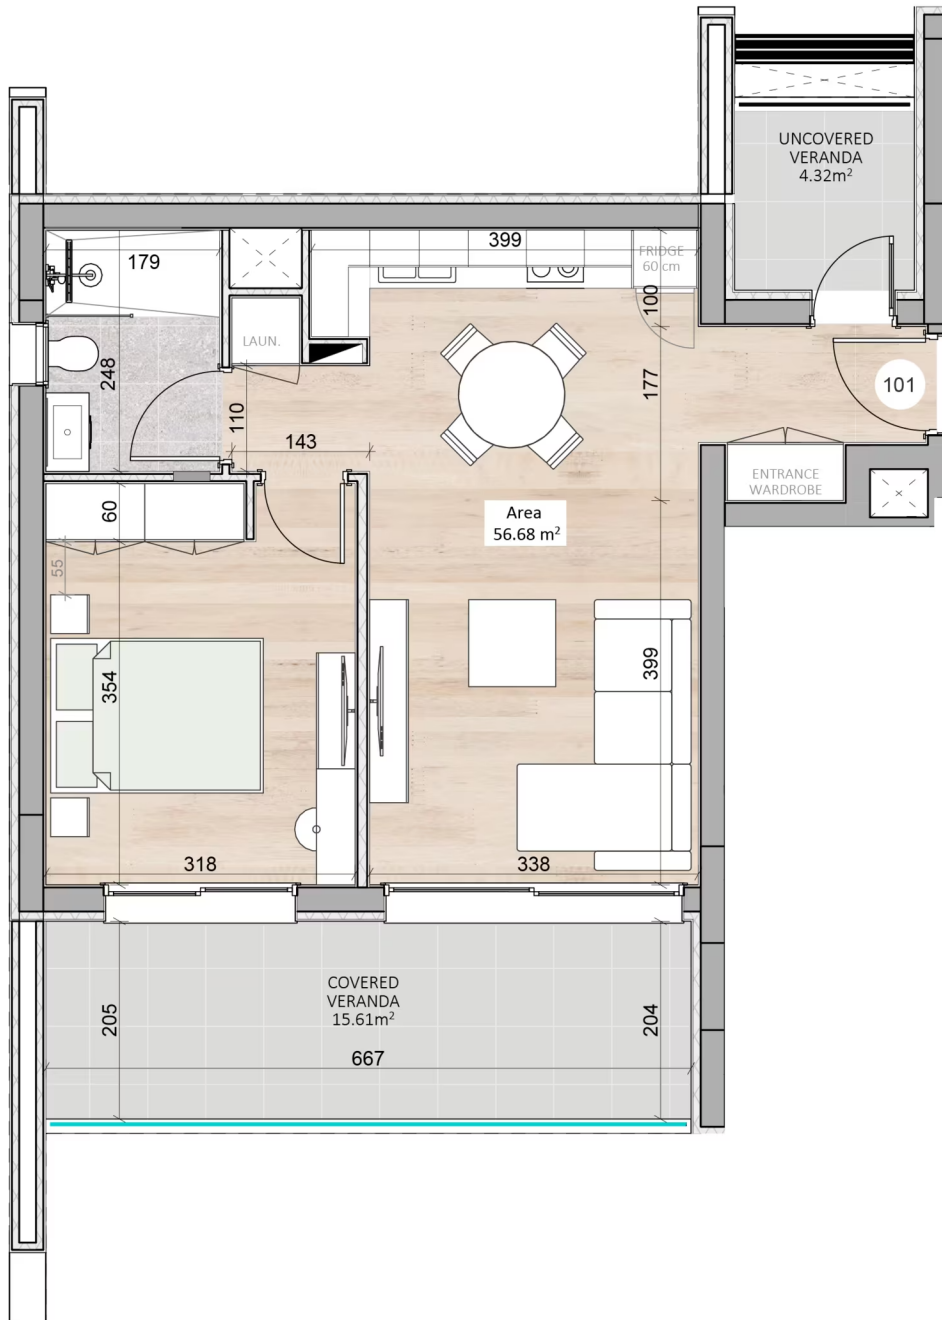

PROJECT
VERNO

BEDROOMS
1

AREA
72.29

FLOOR
1

UNIT
VERNO A101

PROJECT: VERNO

UNIT NO: VERNO A101

LOCATION: Kapsalos, Limassol

TYPE: Apartment

COMPLETION: October 2027

BEDROOM: 1

PRICE: €307 414+VAT

FLOOR: 1

TOTAL COVERED AREA: 72.29

INDOOR COVERED AREA: 56.68

COVERED VERANDAS AREA: 15.61

UNCOVERED VERANDAS AREA: 4.32

CONTACT PHONE
+35725055962

EMAIL
info@cronaproperty.com

ADDRESS
21 Andrea Kariolou, Limassol, Cyprus

WEBSITE
www.cronagroup.com

Unit layout

1st floor