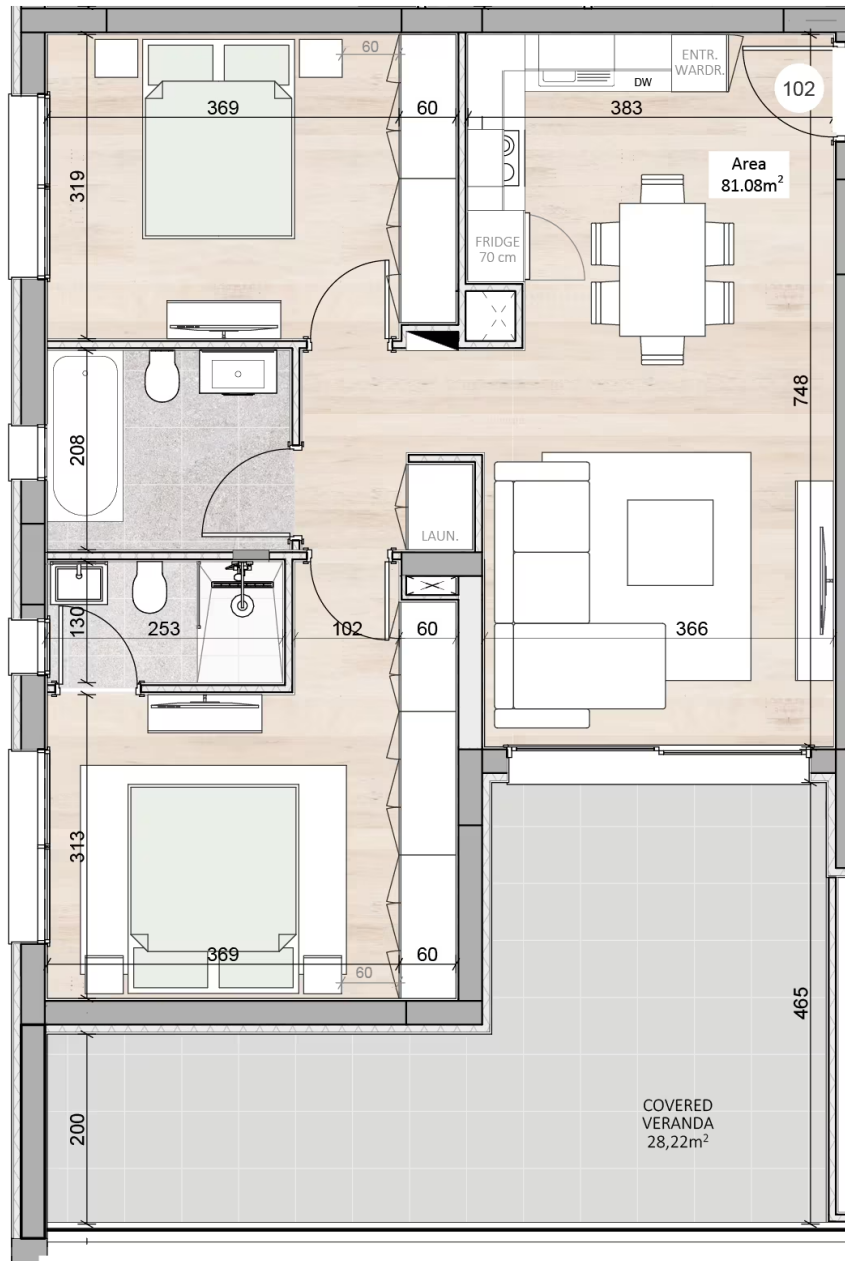

Unit layout