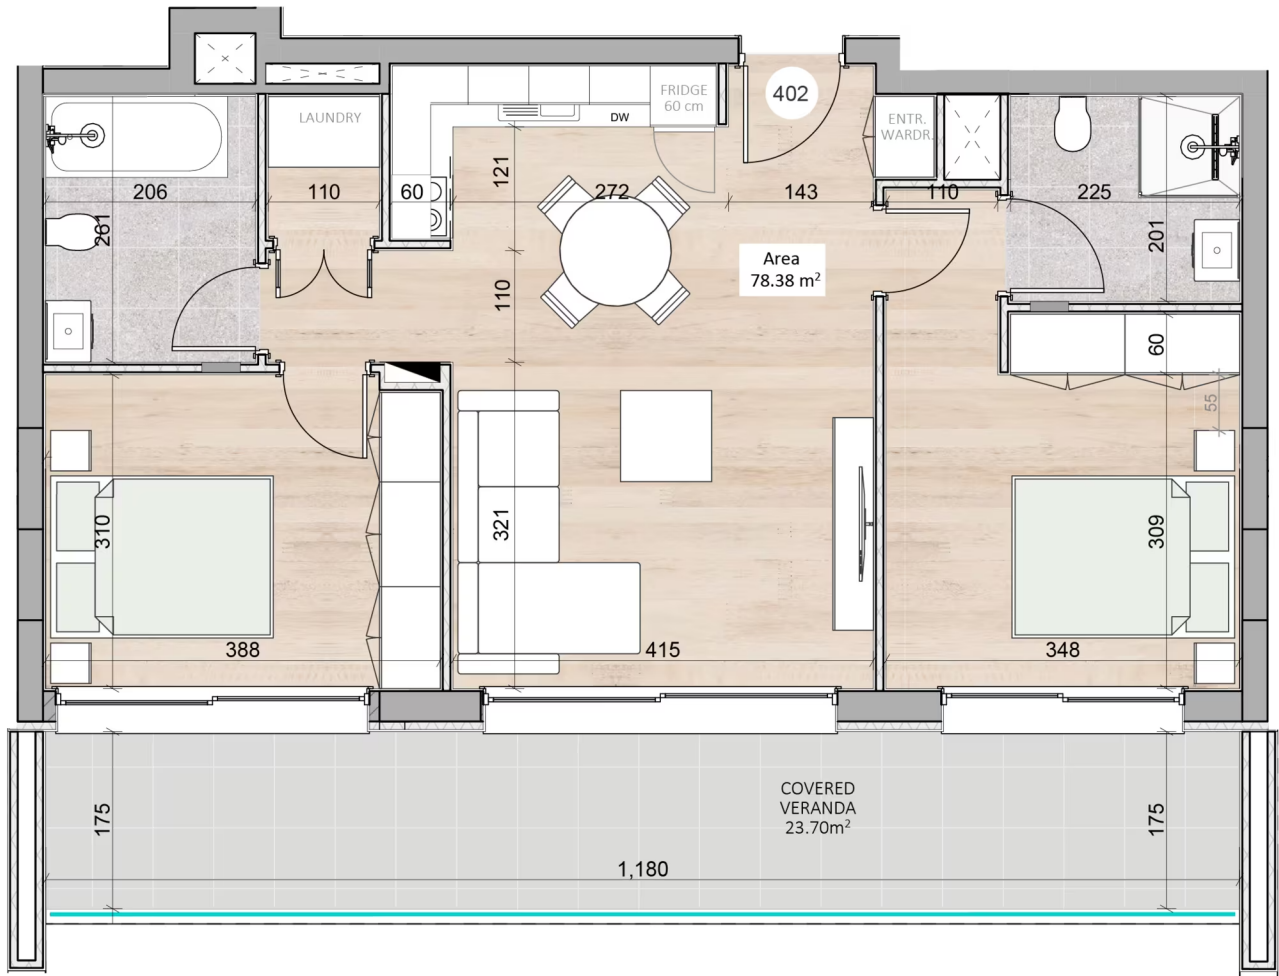

Unit layout