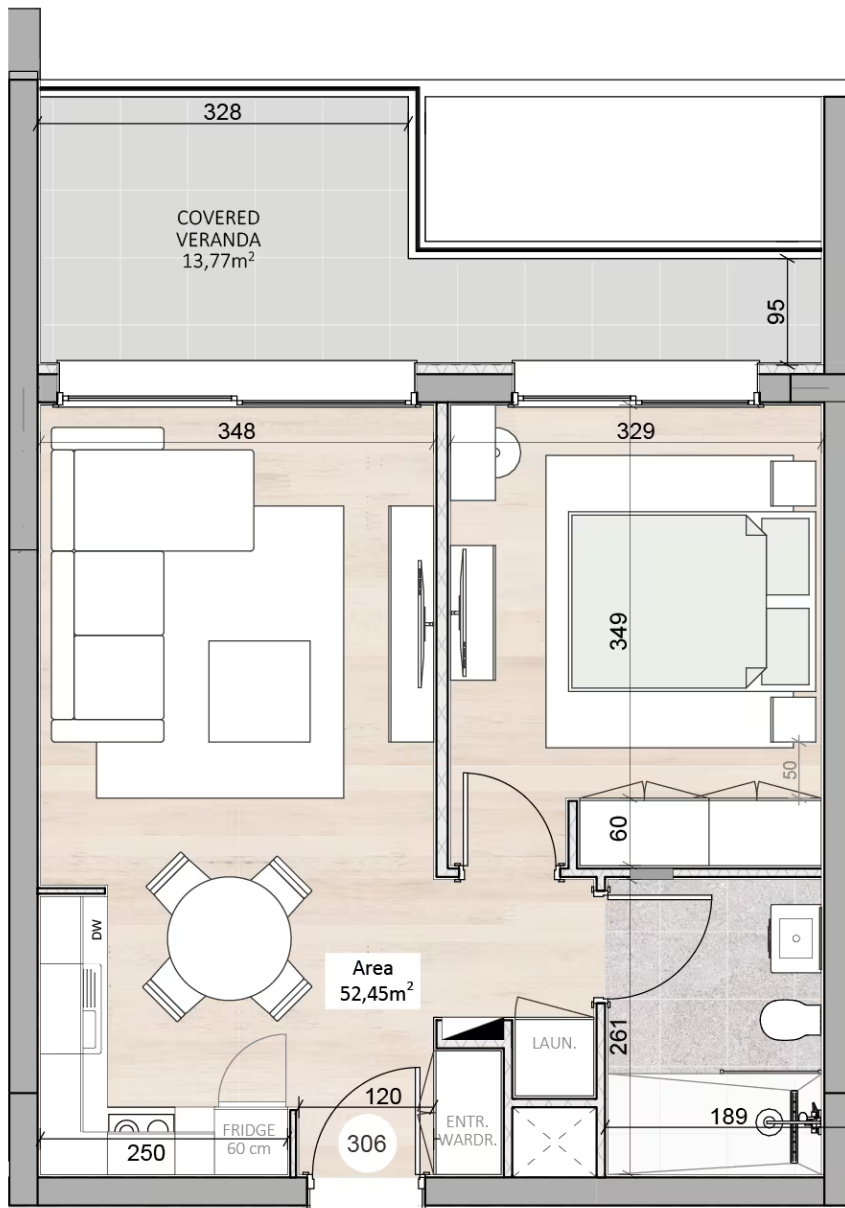

PROJECT  
VERNO

BEDROOMS  
1

AREA  
66.22

FLOOR  
3

UNIT  
VERNO B306

PROJECT: VERNO

UNIT NO: VERNO B306

LOCATION: Kapsalos, Limassol

TYPE: Apartment

COMPLETION: October 2027

**PRICE: €295 507+VAT**

BEDROOM: 1

FLOOR: 3

TOTAL COVERED AREA: 66.22

INDOOR COVERED AREA: 52.45

COVERED VERANDAS AREA: 13.77

# Unit layout

# 3rd floor