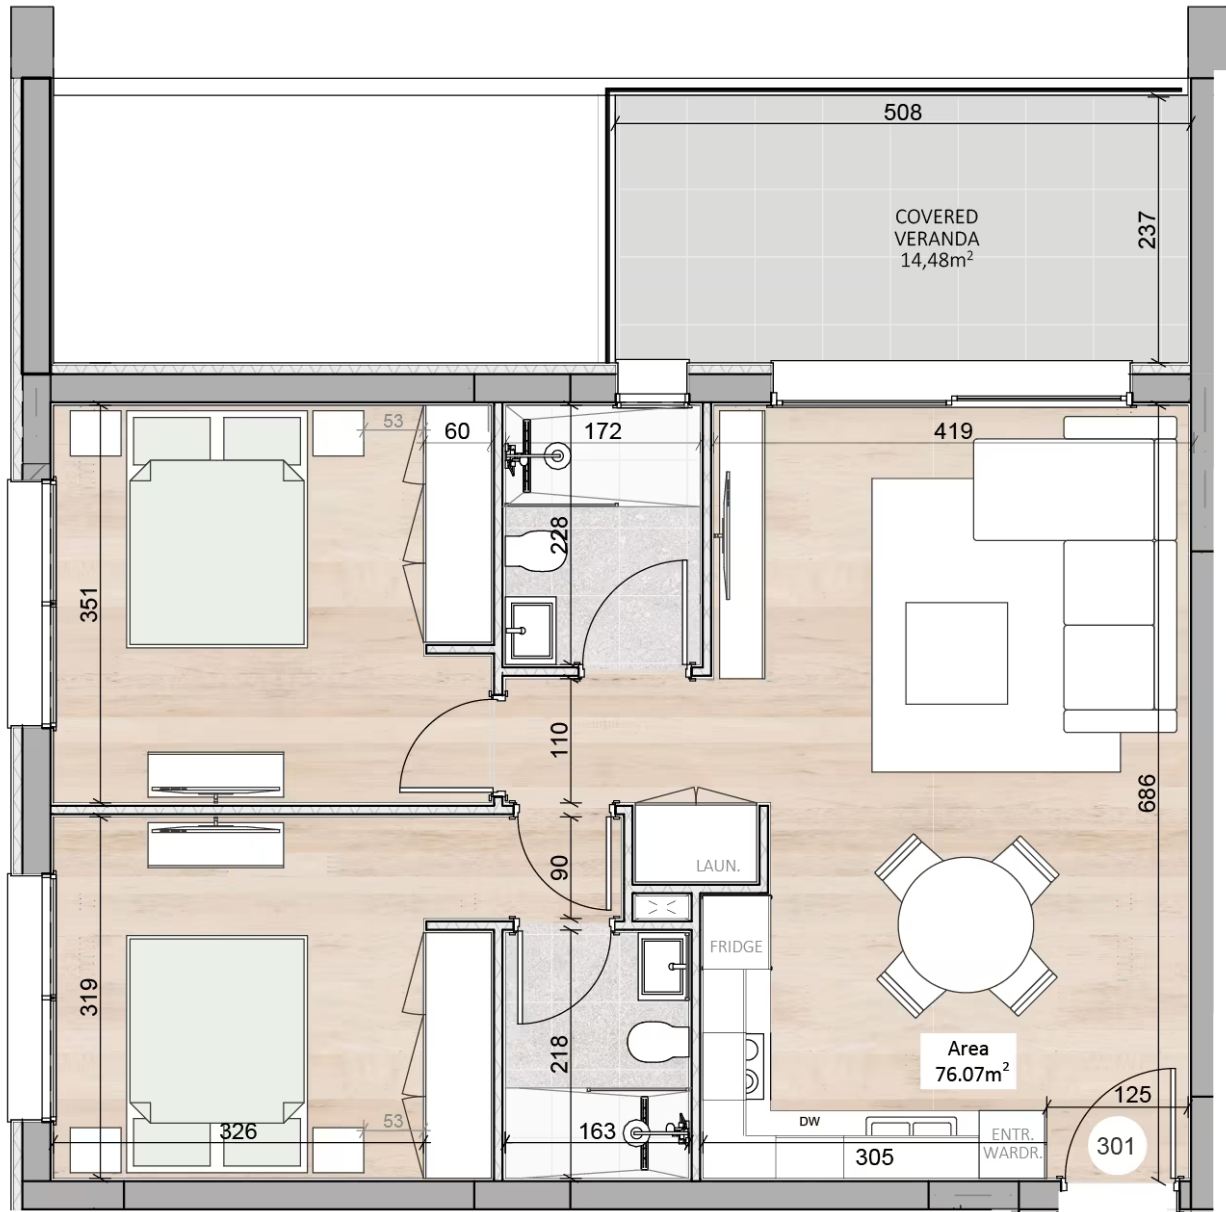

Unit layout