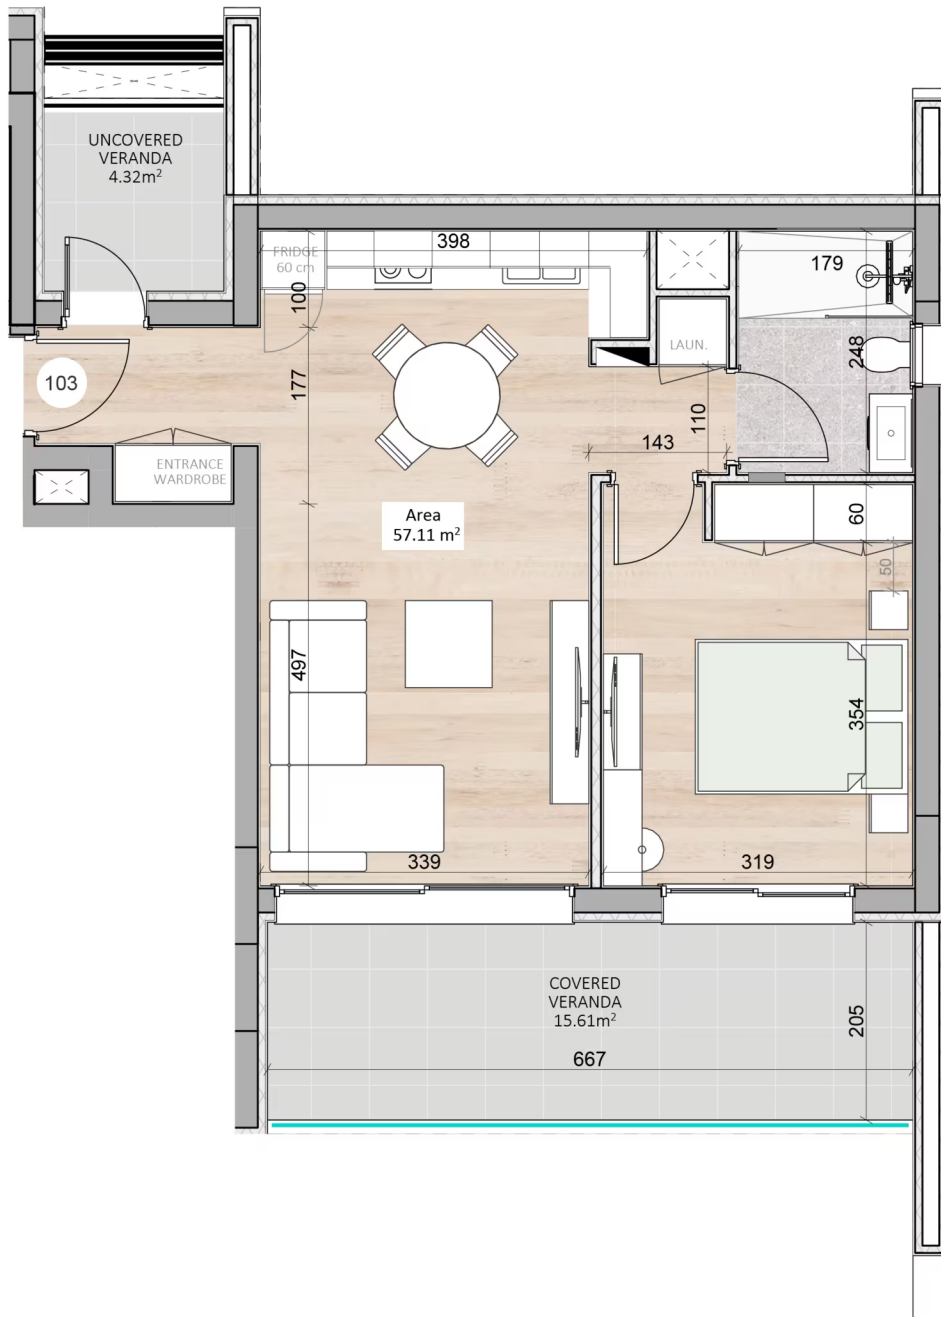

PROJECT  
VERNO

BEDROOMS  
1

AREA  
72.72

FLOOR  
1

UNIT  
VERNO A103

PROJECT: VERNO

UNIT NO: VERNO A103

LOCATION: Kapsalos, Limassol

TYPE: Apartment

COMPLETION: October 2027

BEDROOM: 1

PRICE: €309 242+VAT

FLOOR: 1

TOTAL COVERED AREA: 72.72

INDOOR COVERED AREA: 57.11

COVERED VERANDAS AREA: 15.61

# Unit layout

# 1st floor