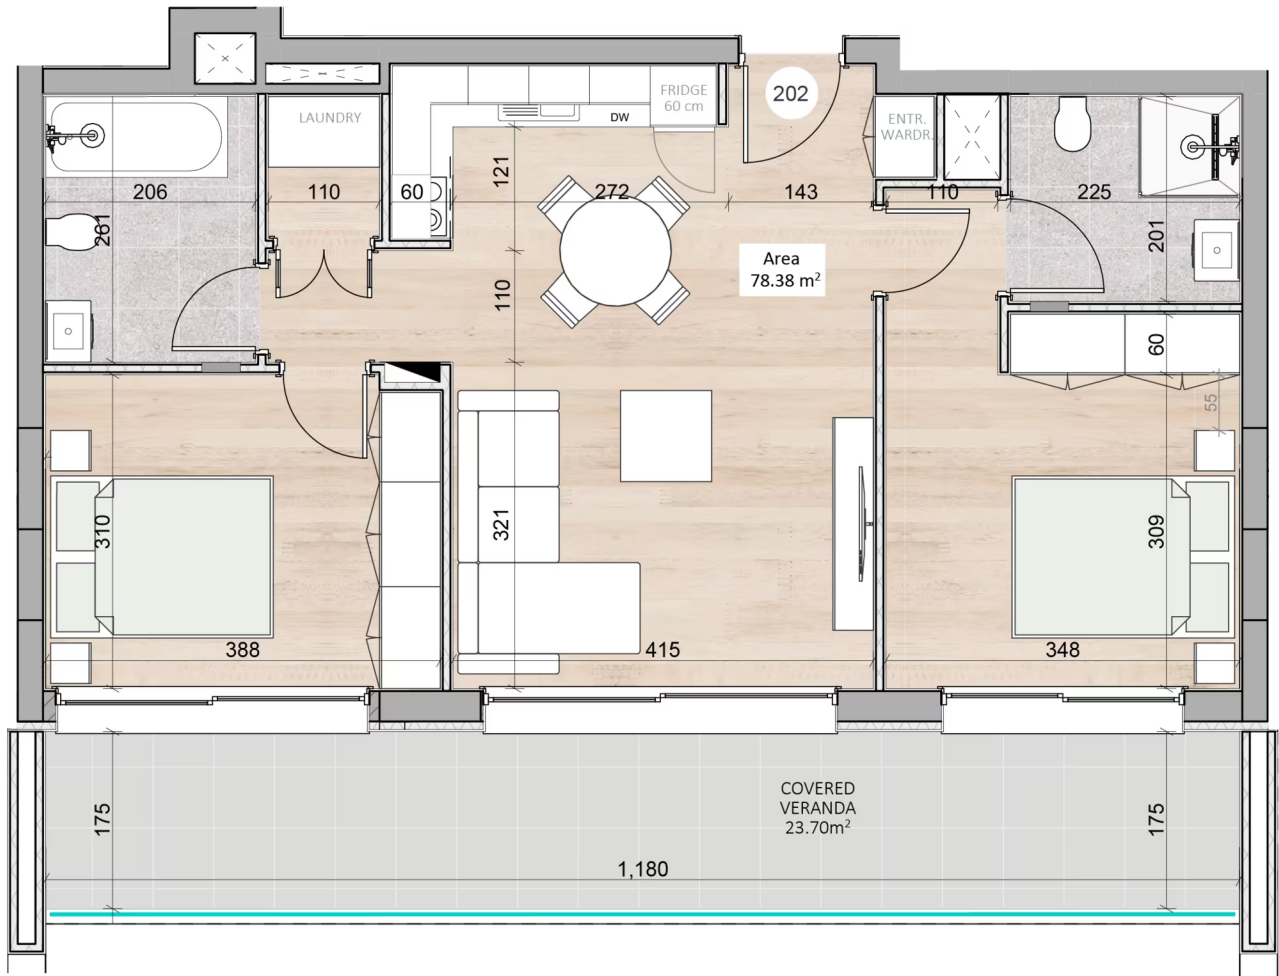

Unit layout