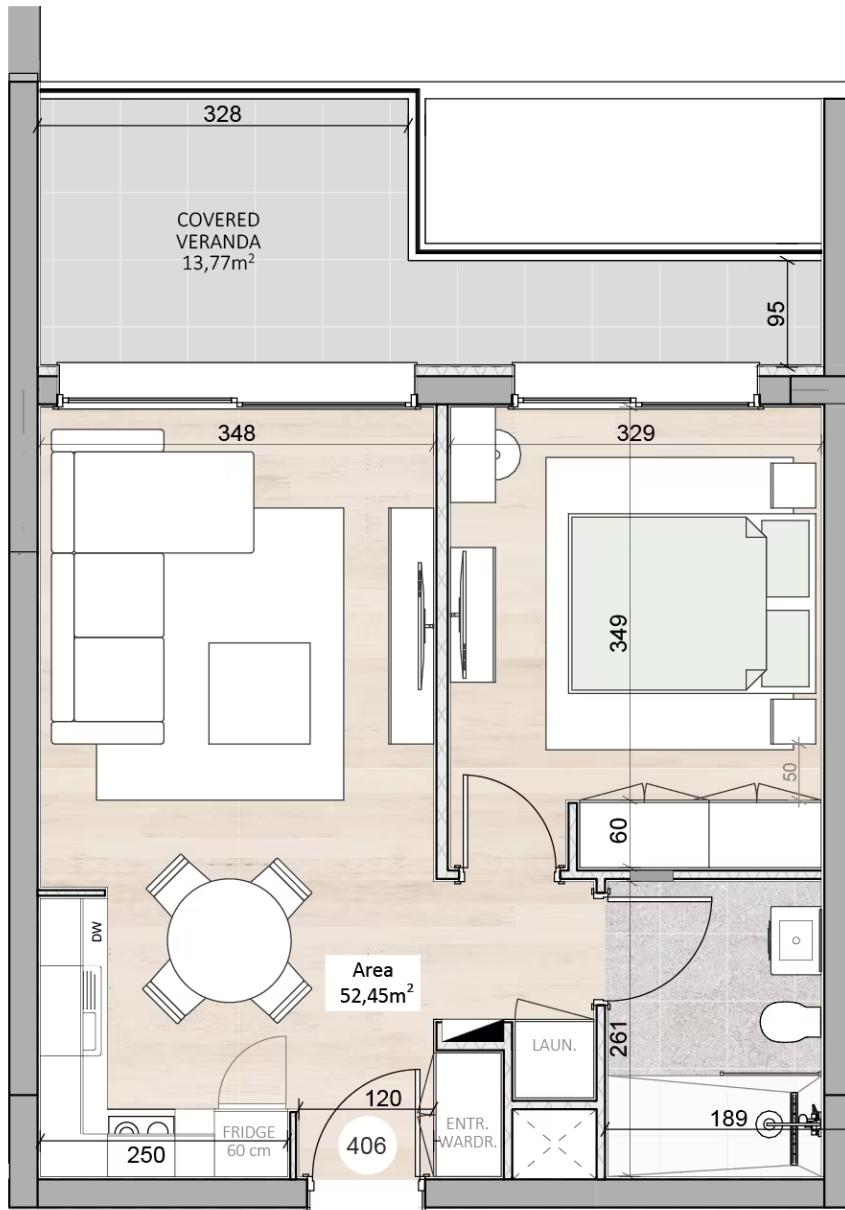

PROJECT  
VERNO

BEDROOMS  
1

AREA  
66.22

FLOOR  
4

UNIT  
VERNO B406

PROJECT: VERNO

UNIT NO: VERNO B406

LOCATION: Kapsalos, Limassol

TYPE: Apartment

COMPLETION: October 2027

**PRICE: €302 460+VAT**

BEDROOM: 1

FLOOR: 4

TOTAL COVERED AREA: 66.22

INDOOR COVERED AREA: 52.45

COVERED VERANDAS AREA: 13.77

# Unit layout

# 4th floor