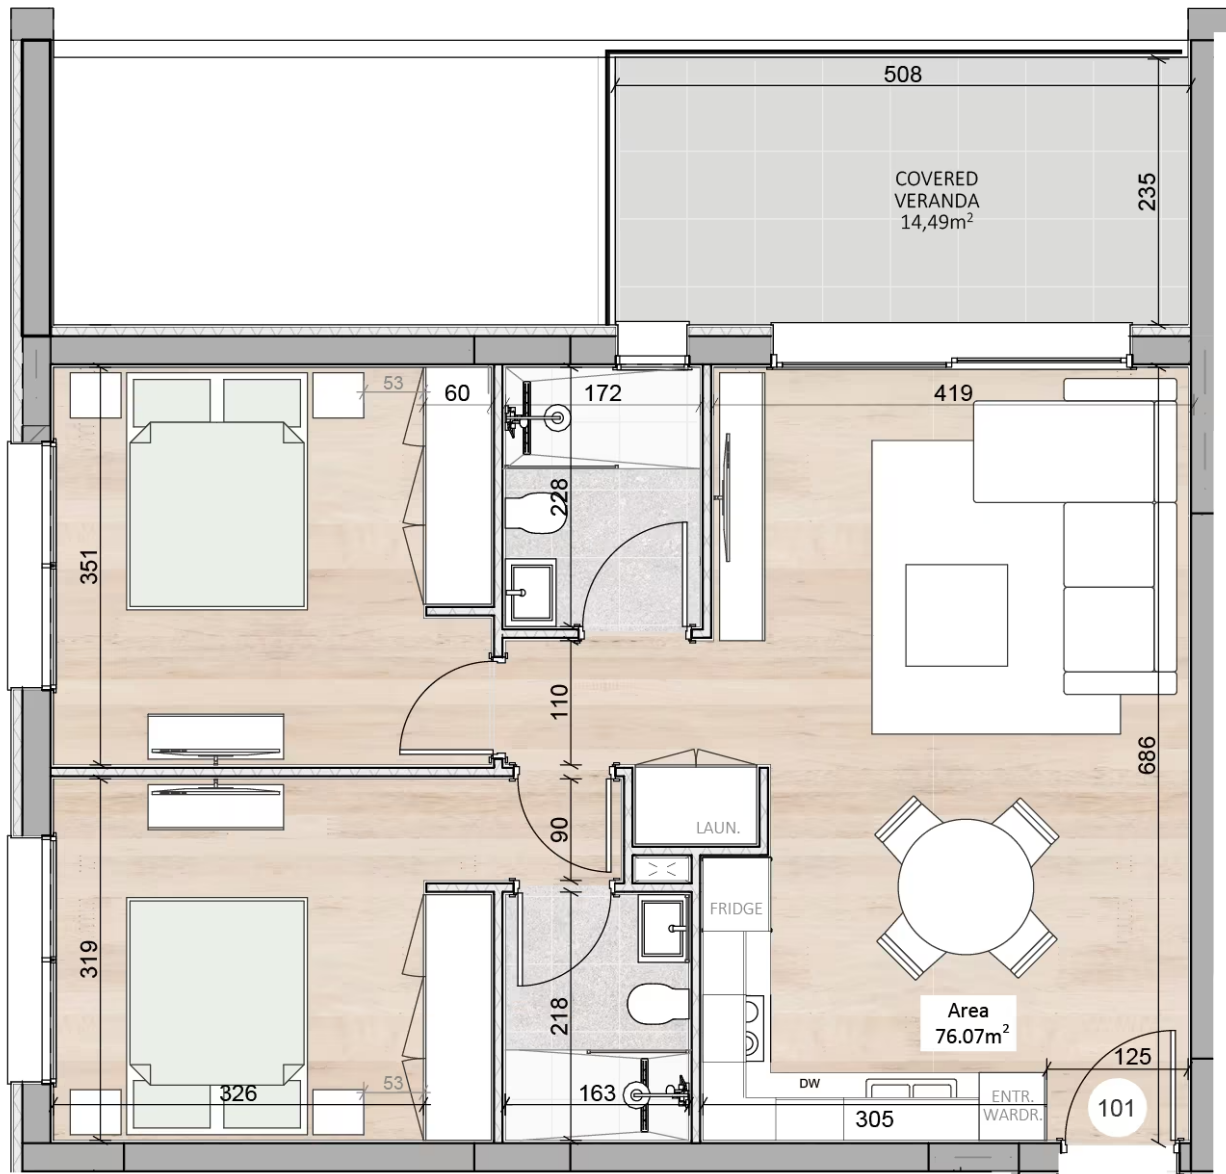

Unit layout