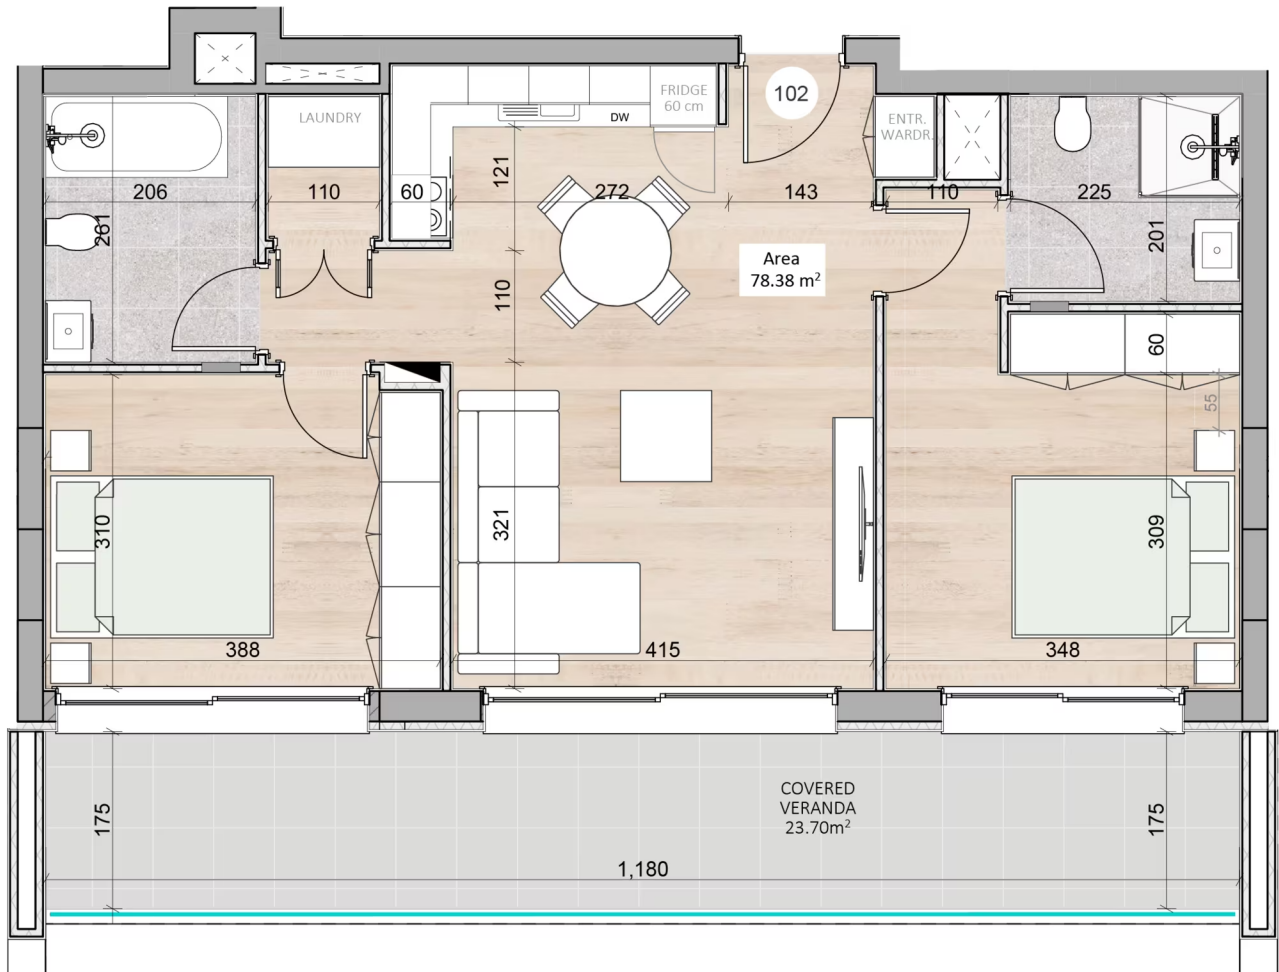

PROJECT  
VERNO

BEDROOMS  
2

AREA  
102.08

FLOOR  
1

UNIT  
VERNO A102

PROJECT: VERNO

UNIT NO: VERNO A102

LOCATION: Kapsalos, Limassol

TYPE: Apartment

COMPLETION: October 2027

**PRICE: €428 736+VAT**

BEDROOM: 2

FLOOR: 1

TOTAL COVERED AREA: 102.08

INDOOR COVERED AREA: 78.38

COVERED VERANDAS AREA: 23.70

# Unit layout

# 1st floor