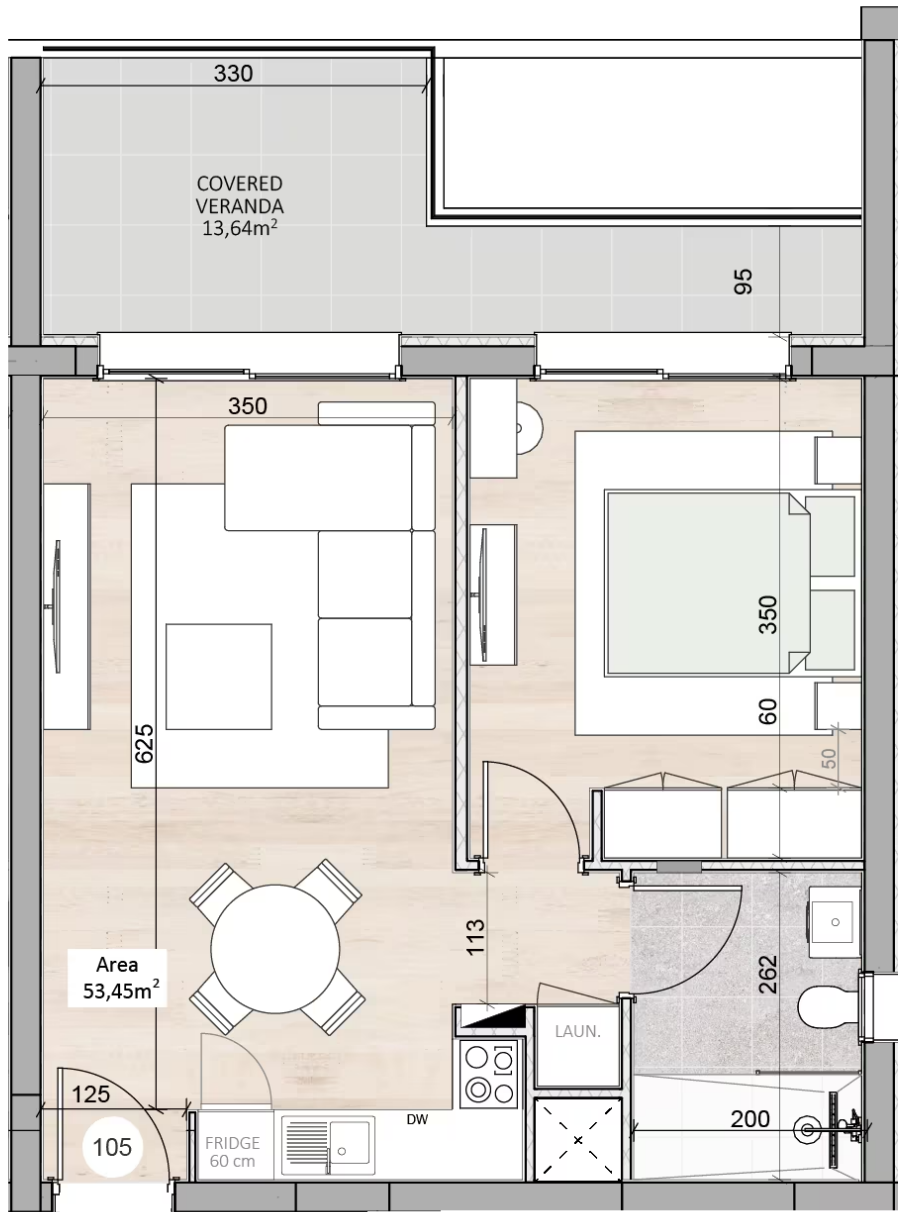

PROJECT  
VERNO

BEDROOMS  
1

AREA  
67.09

FLOOR  
1

UNIT  
VERNO B105

PROJECT: VERNO

UNIT NO: VERNO B105

LOCATION: Kapsalos, Limassol

TYPE: Apartment

COMPLETION: October 2027

**PRICE: €285 301+VAT**

BEDROOM: 1

FLOOR: 1

TOTAL COVERED AREA: 67.09

INDOOR COVERED AREA: 53.45

COVERED VERANDAS AREA: 13.64

# Unit layout

# 1st floor