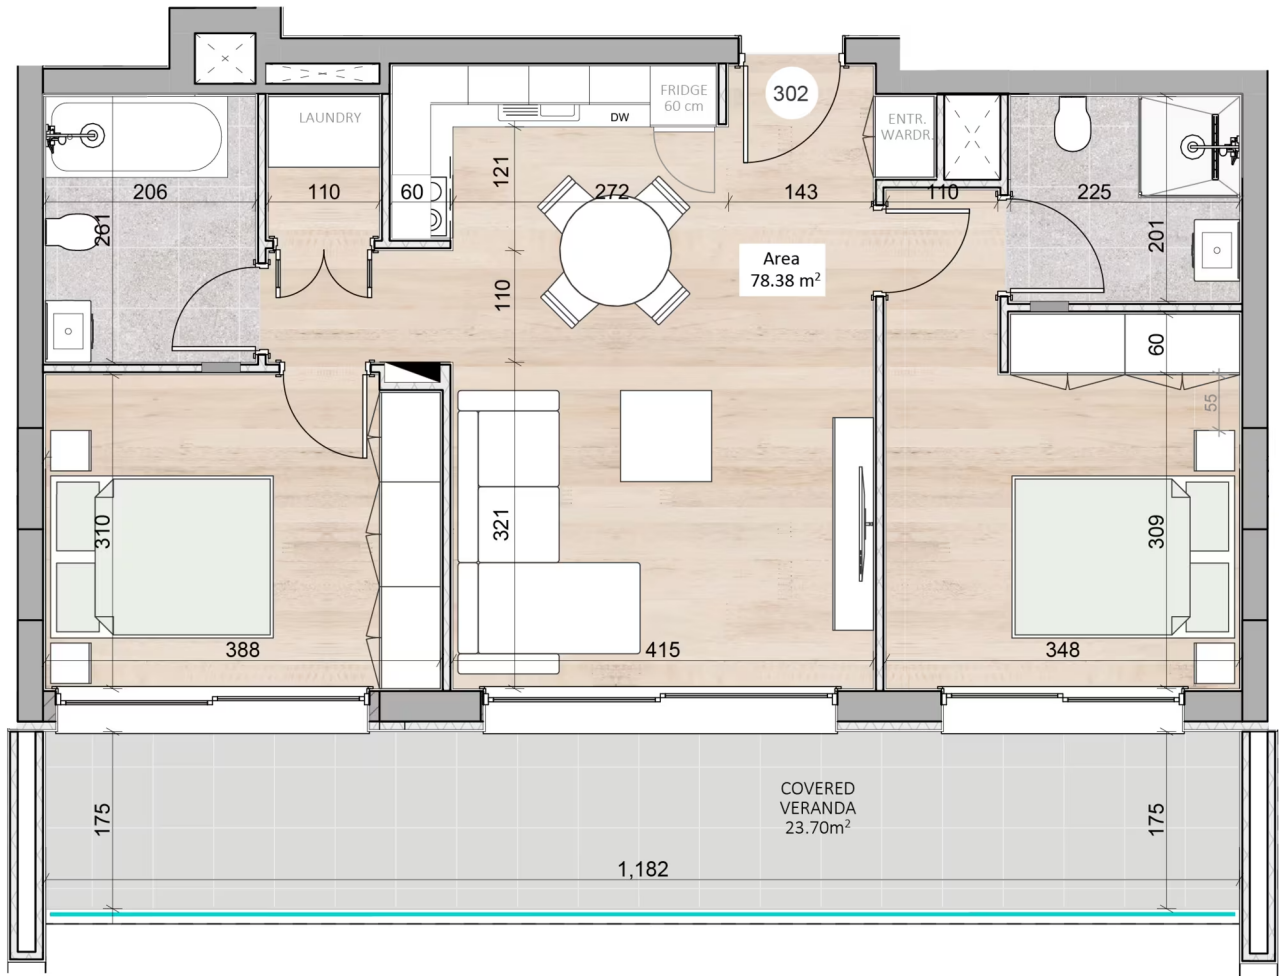

Unit layout