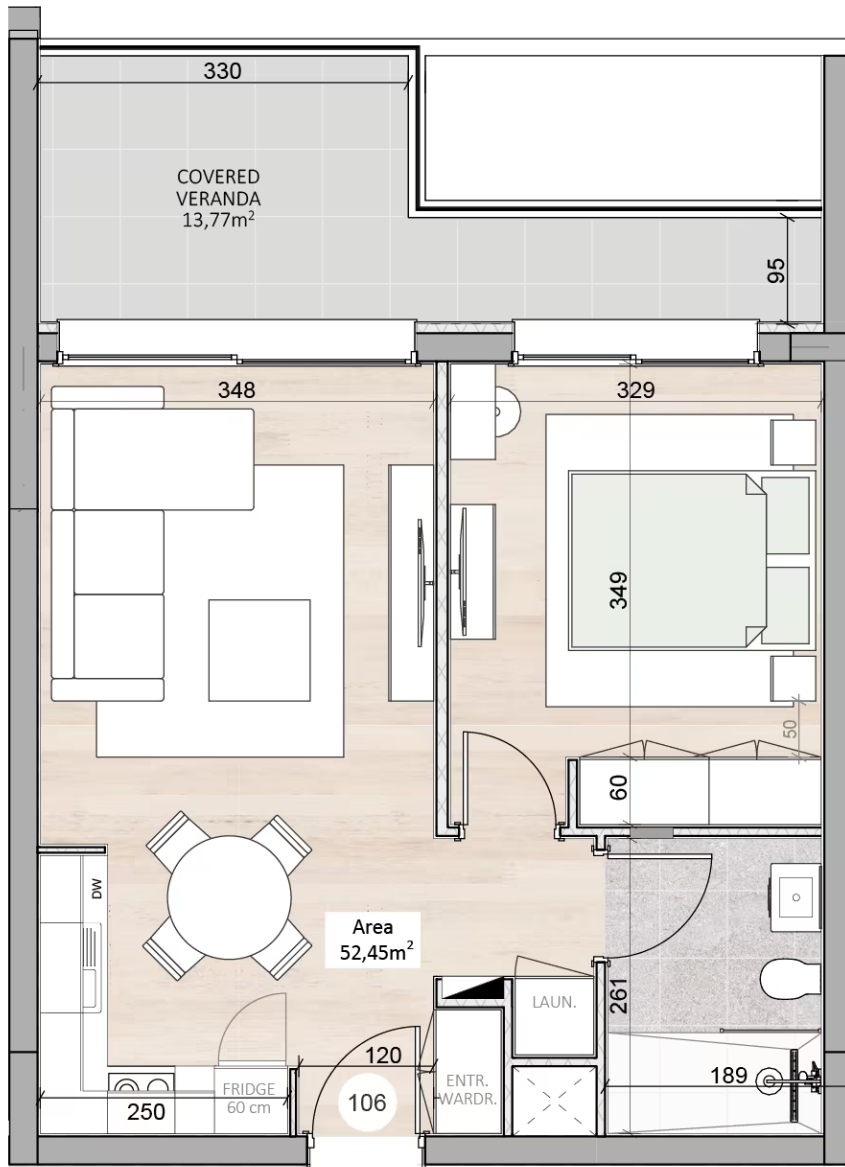

Unit layout